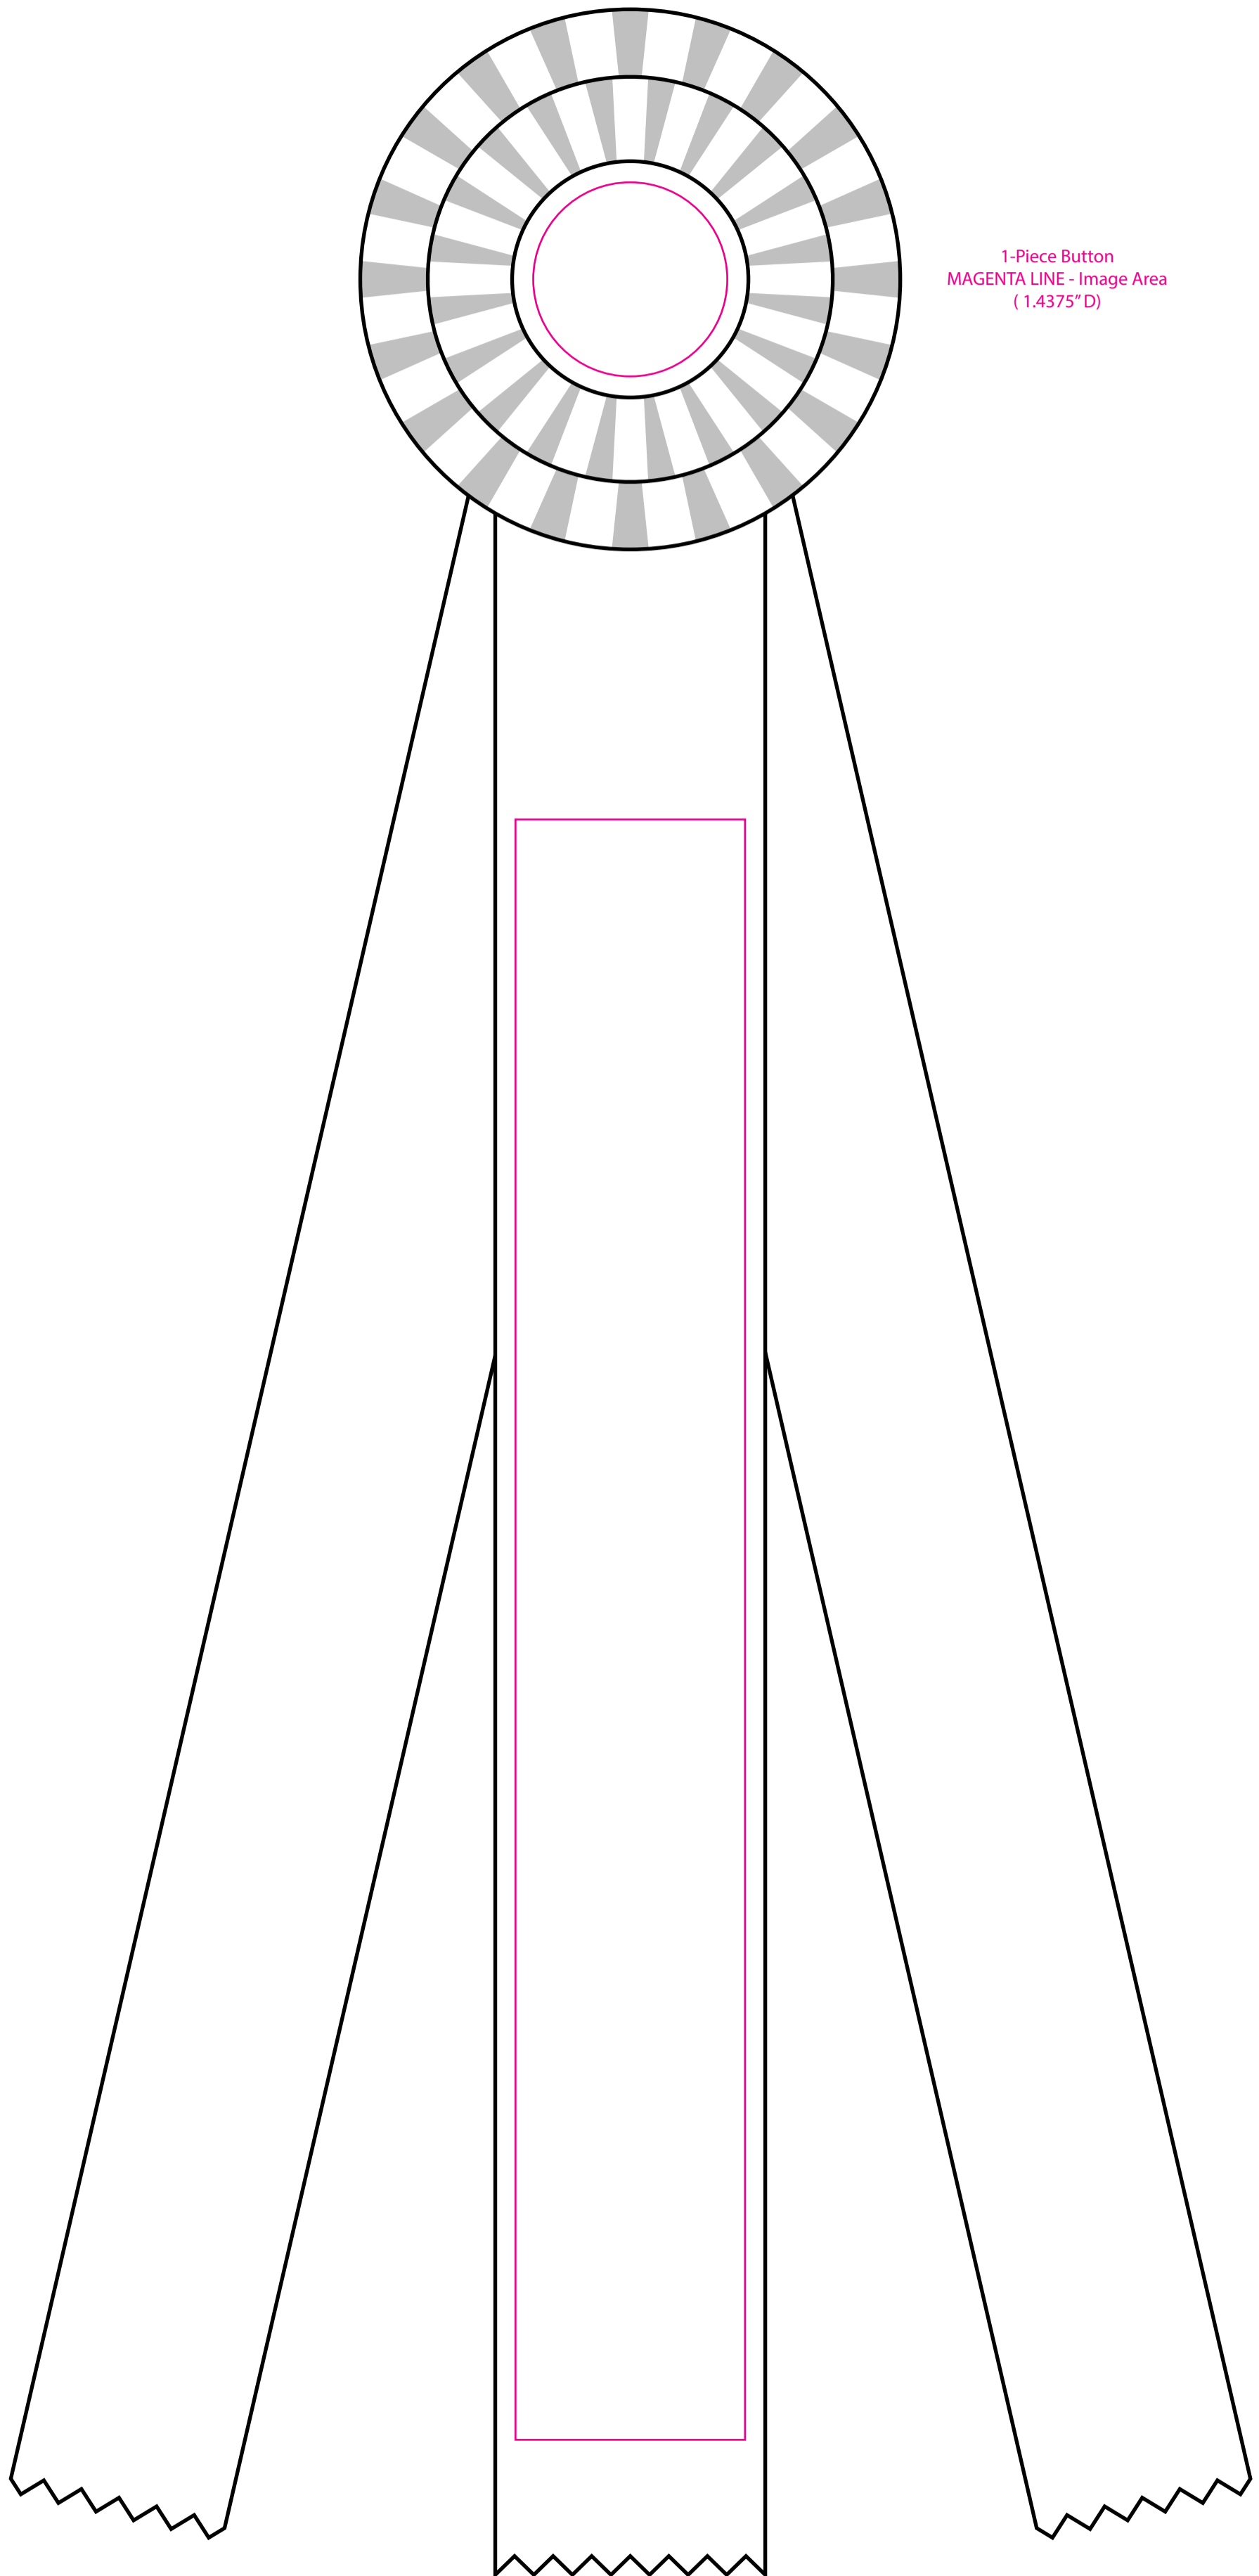

R40PP3-15

1-Piece Button  
MAGENTA LINE - Image Area  
(1.4375" D)

Ribbon Streamer  
MAGENTA LINE - Image Area  
(1.7" x 12")