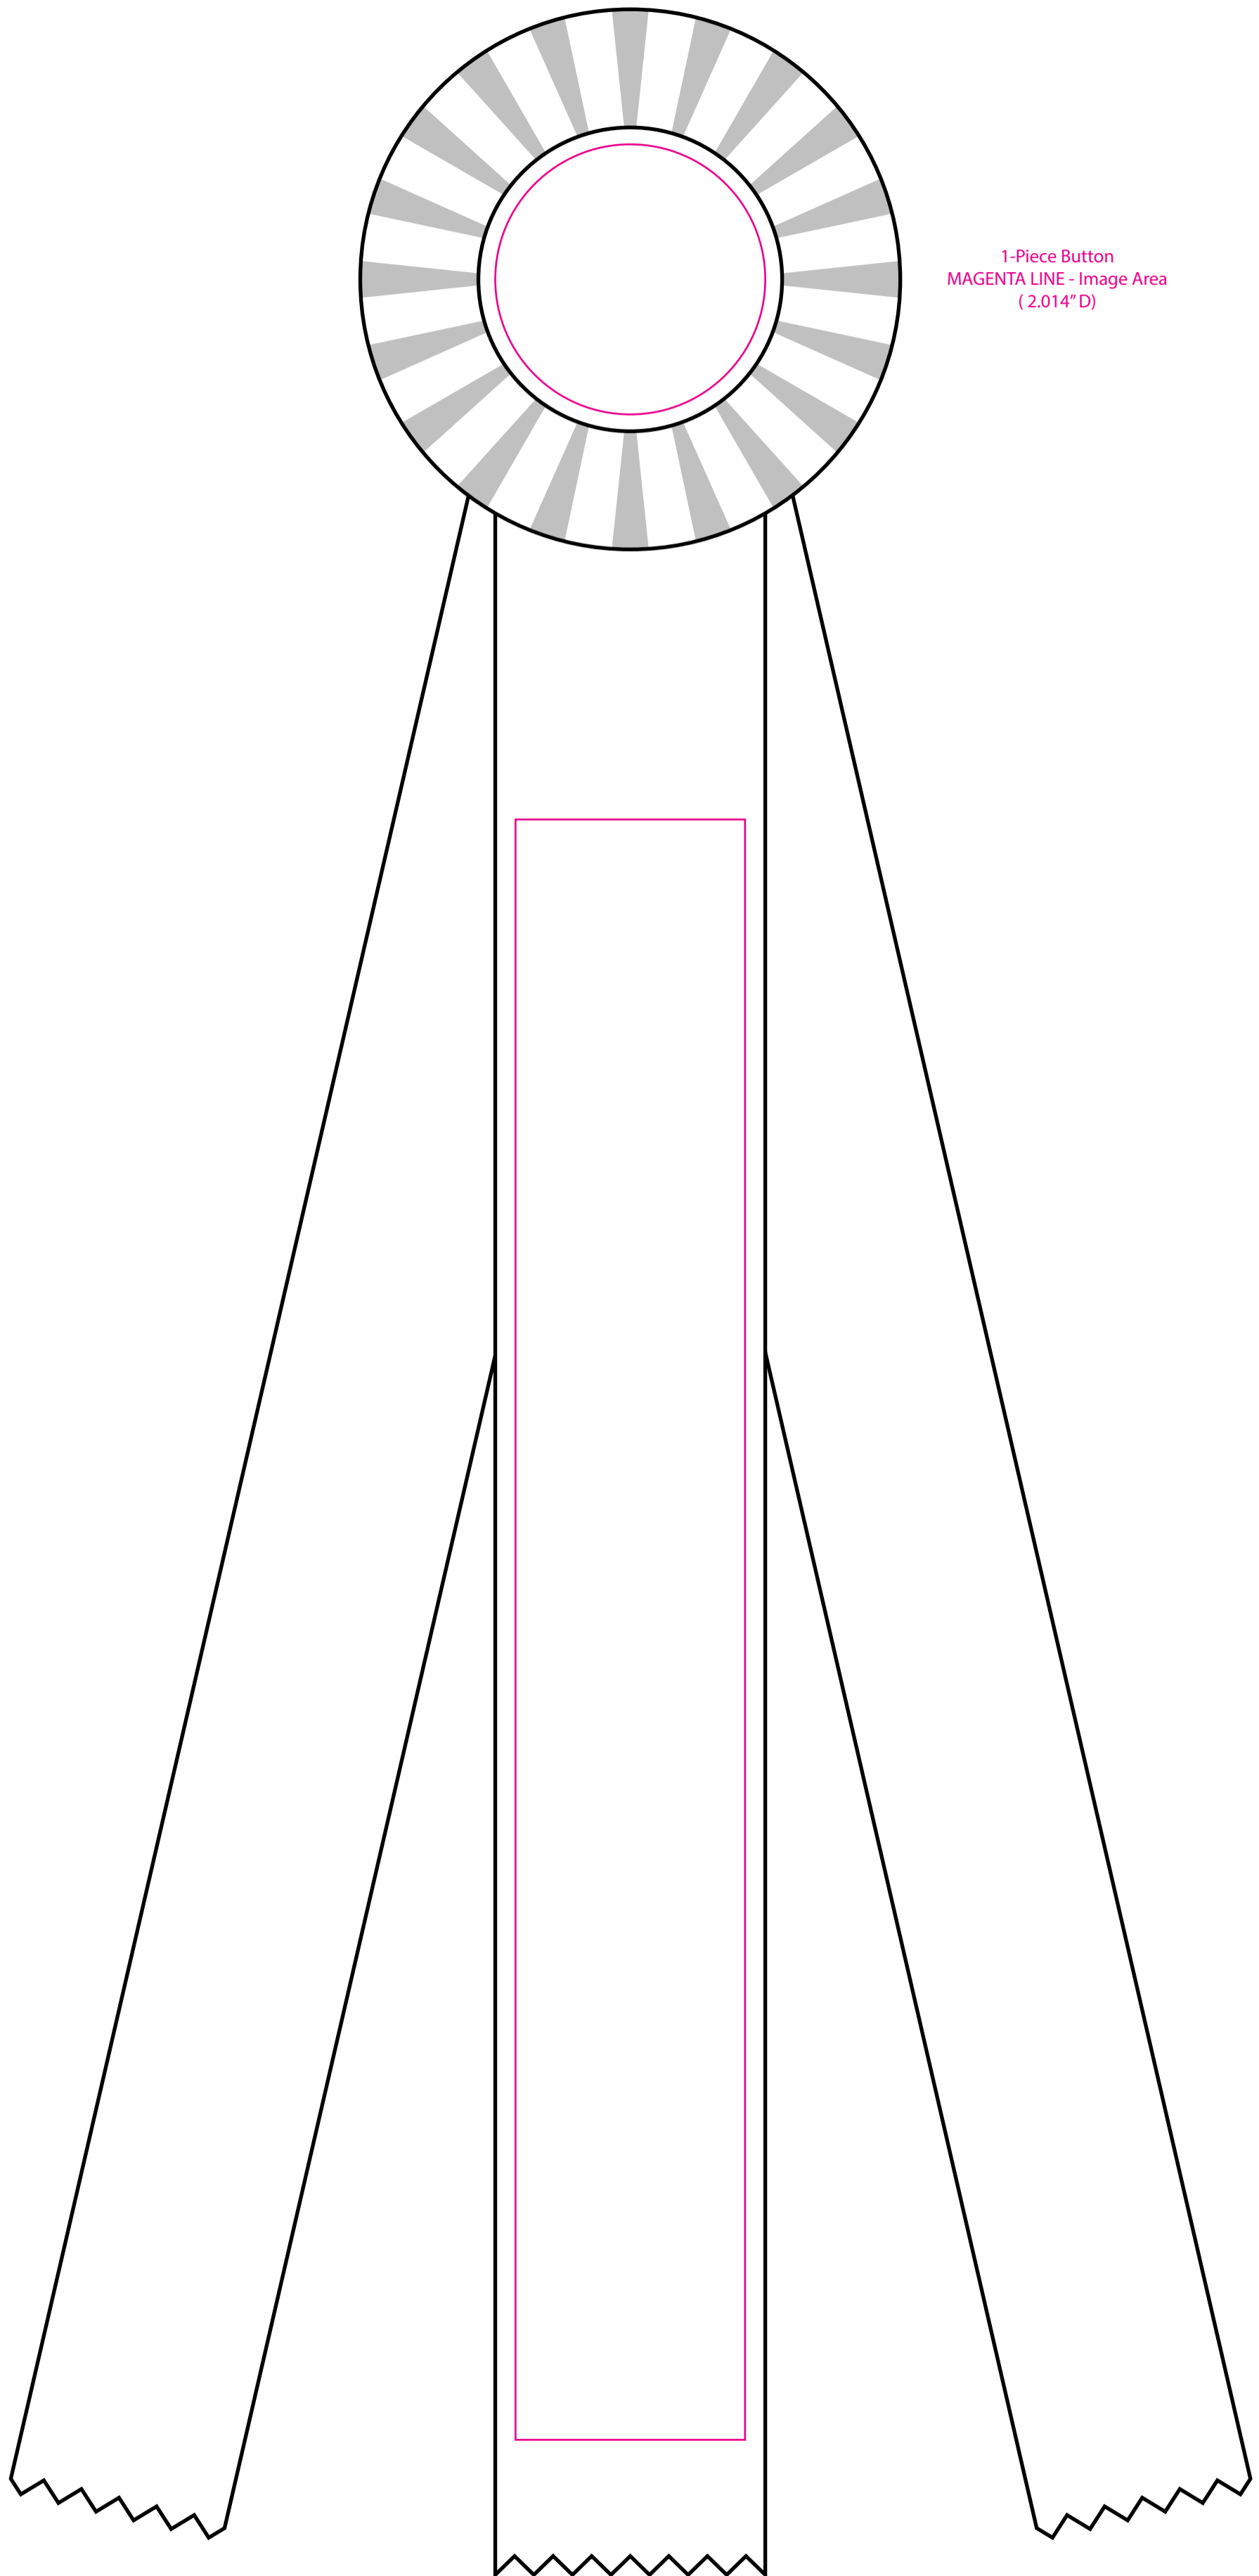

R40P3-15

1-Piece Button
MAGENTA LINE - Image Area
(2.014" D)

Ribbon Streamer
MAGENTA LINE - Image Area
(1.7" x 12")