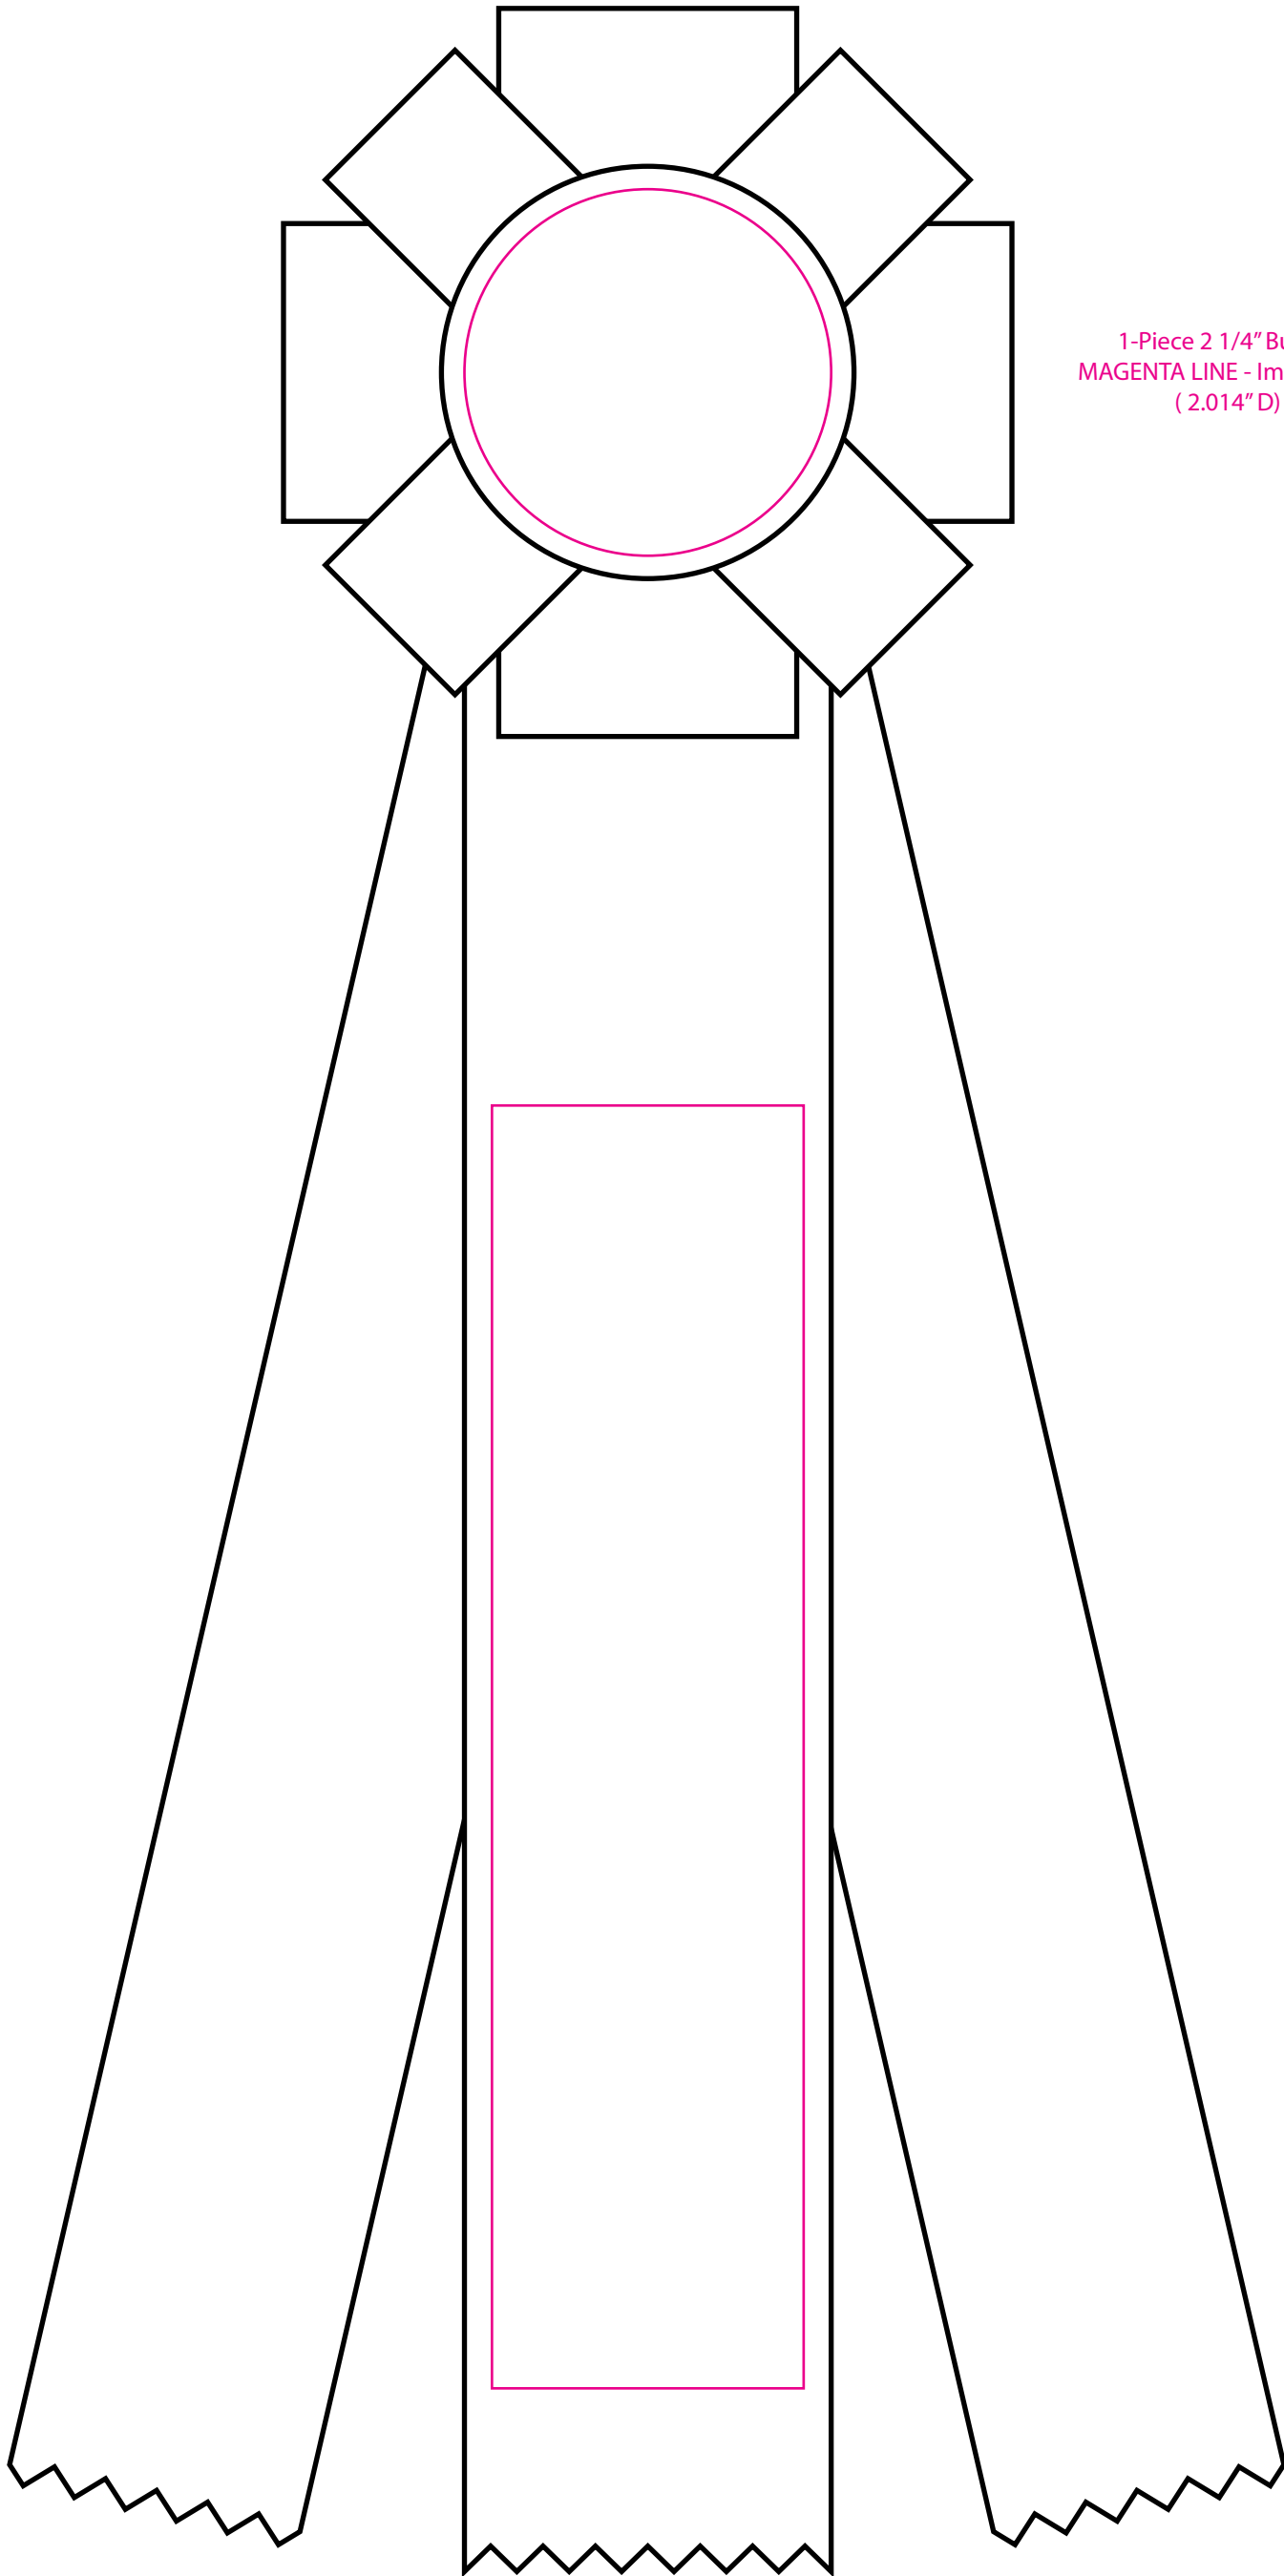

R40FF3-10

4" Double Folds 10" Streamers

1-Piece 2 1/4" Button
MAGENTA LINE - Image Area
(2.014" D)

2"W Ribbon Center Streamer
MAGENTA LINE - Image Area
(1.7" x 7")