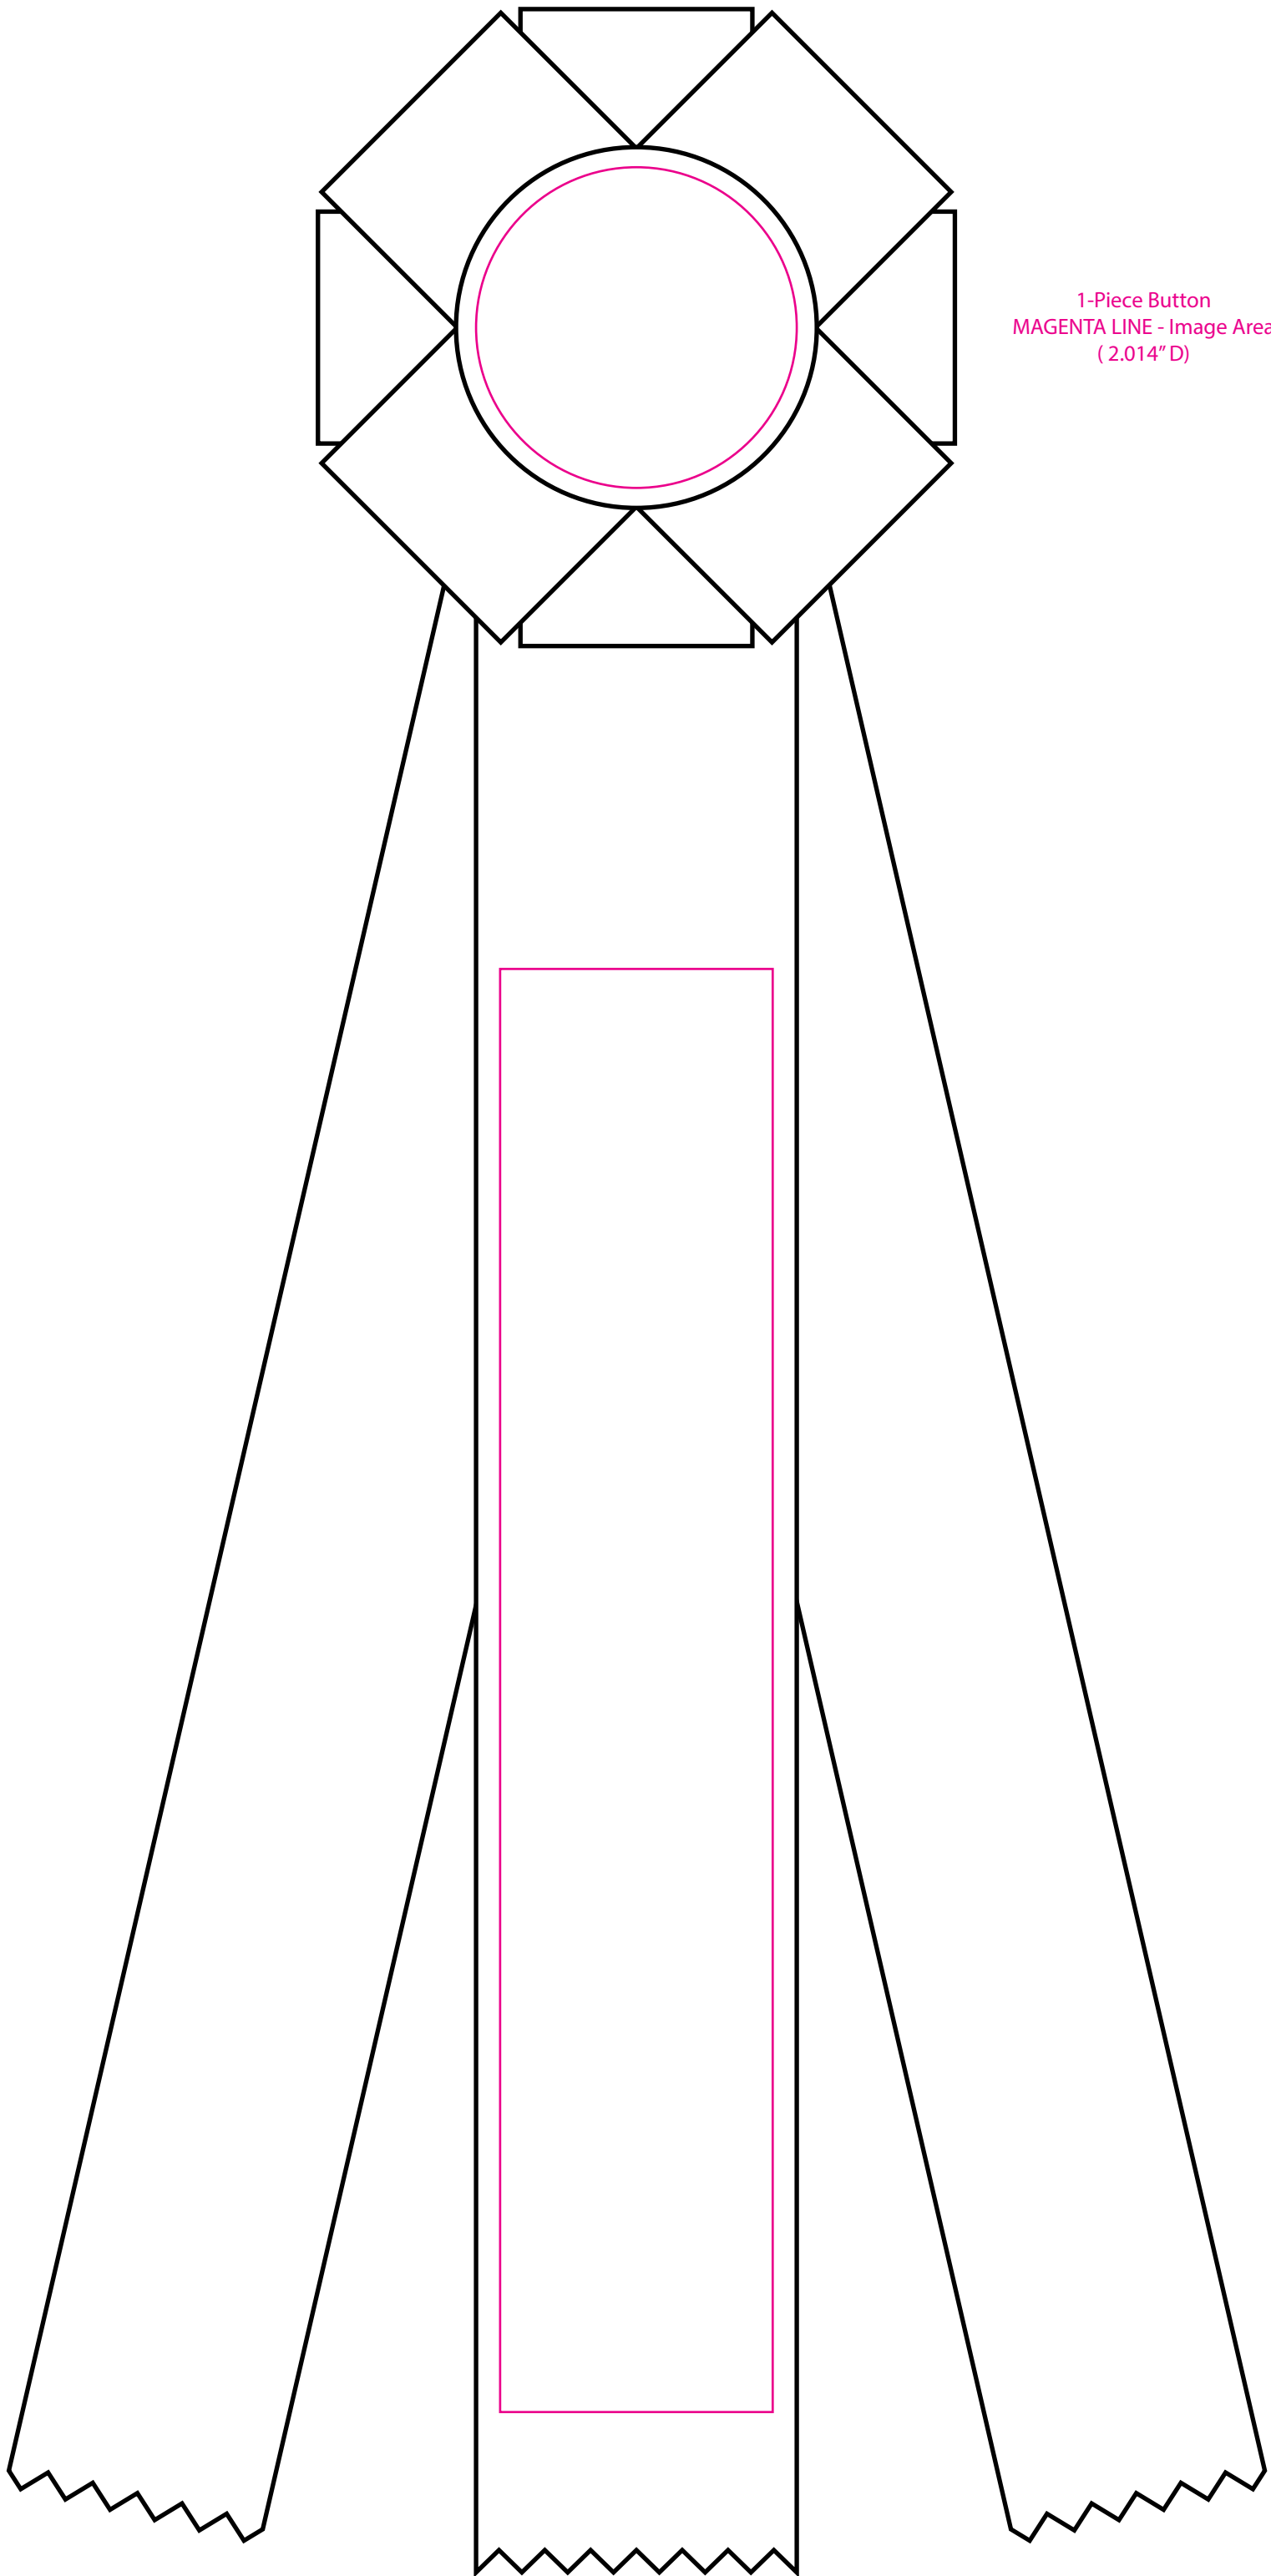

R40F3-12

1-Piece Button  
MAGENTA LINE - Image Area  
(2.014" D)

Ribbon Streamer  
MAGENTA LINE - Image Area  
(1.7" x 9")