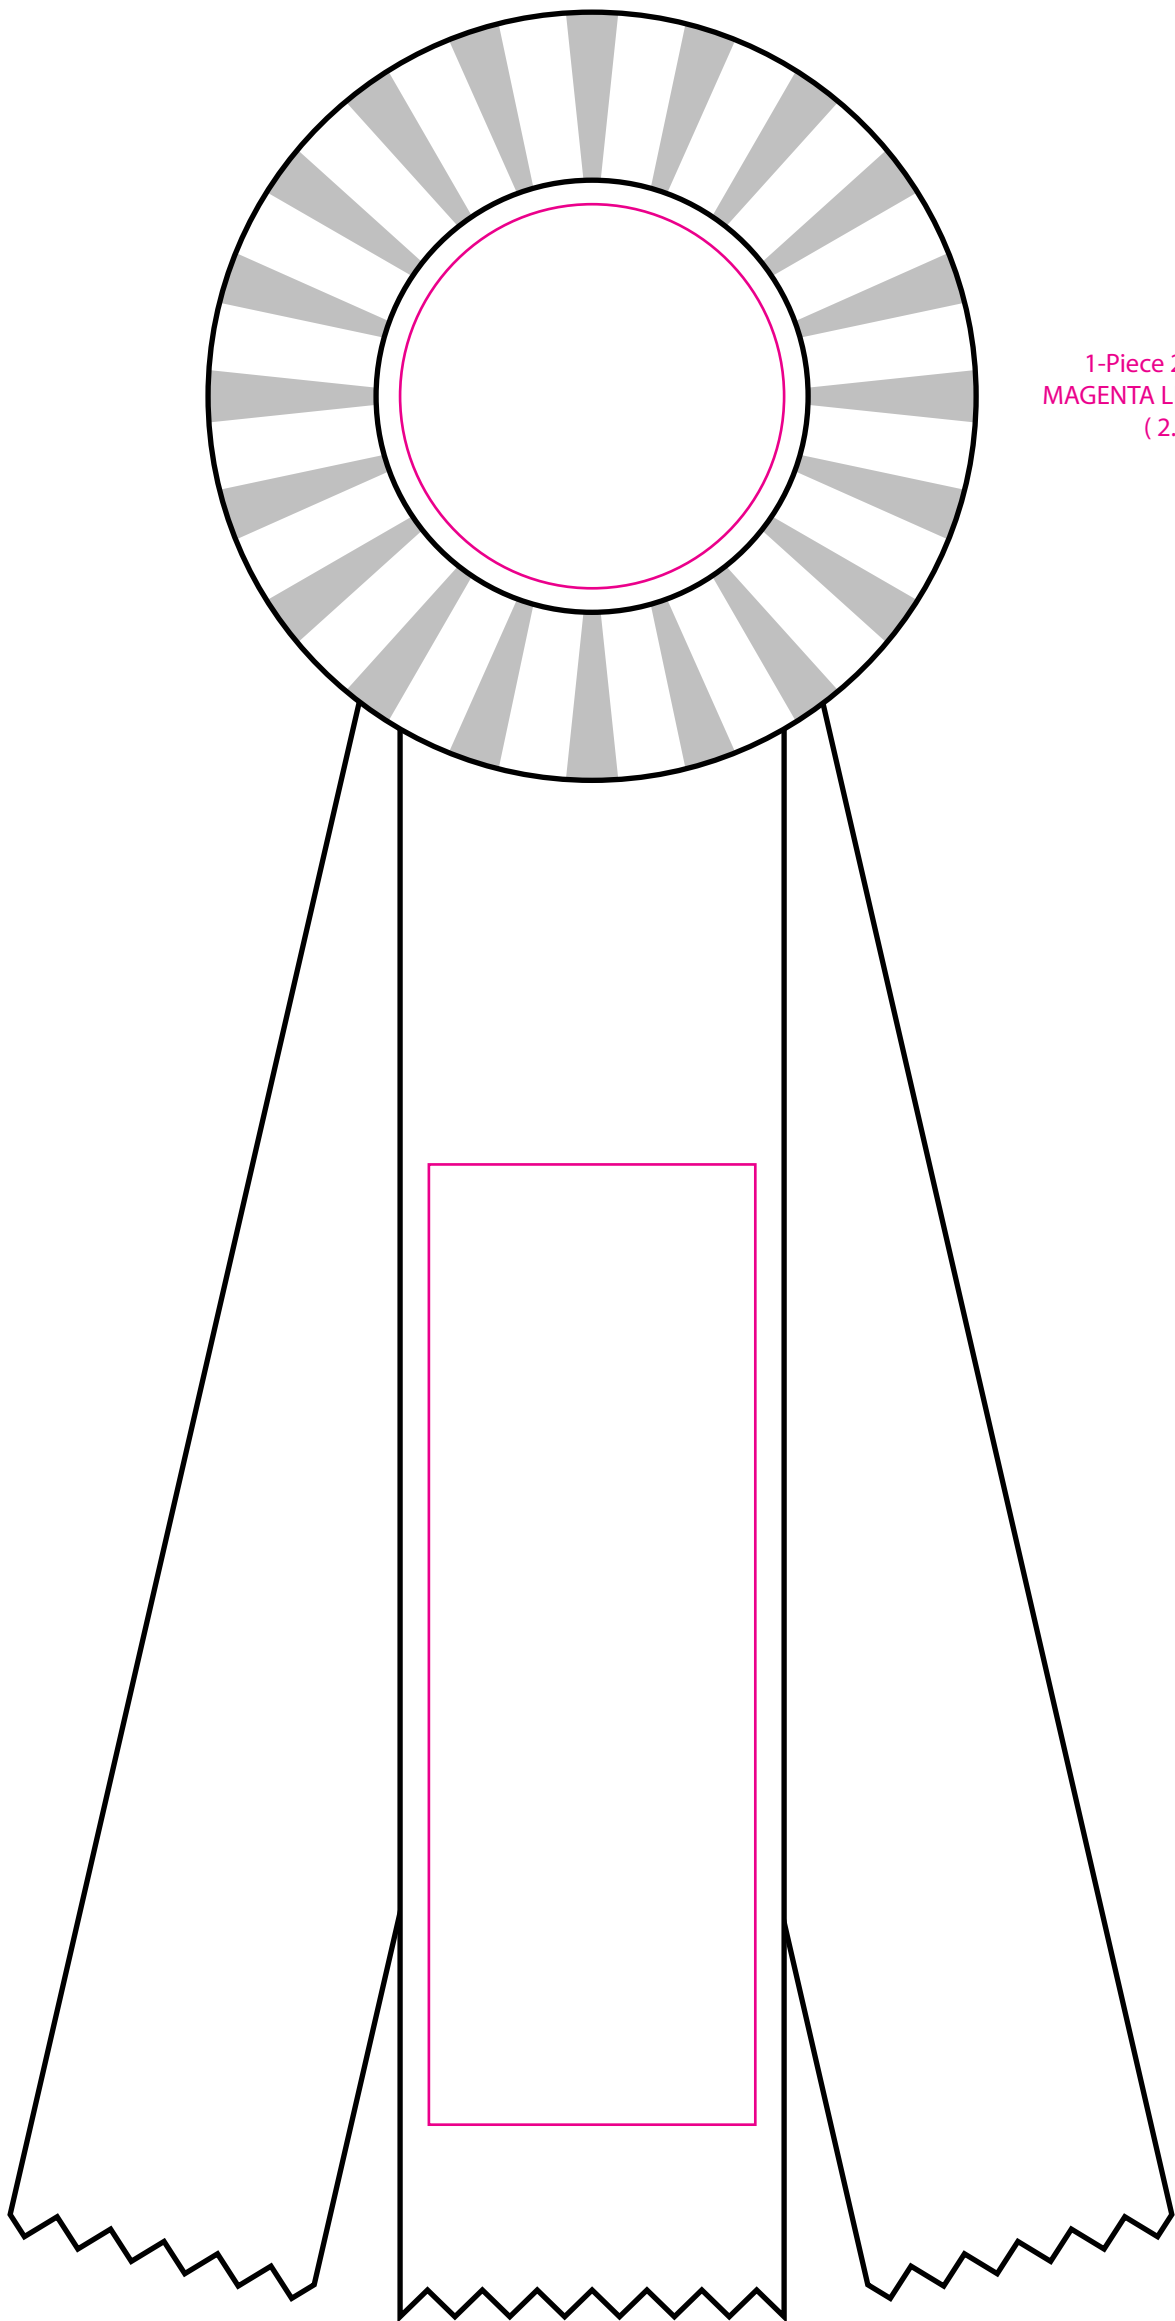

R403-8
4" Single Rosette 8" Streamers

1-Piece 2 1/4" Button
MAGENTA LINE - Image Area
(2.014" D)

2"W Ribbon Center Streamer
MAGENTA LINE - Image Area
(1.7" x 5")