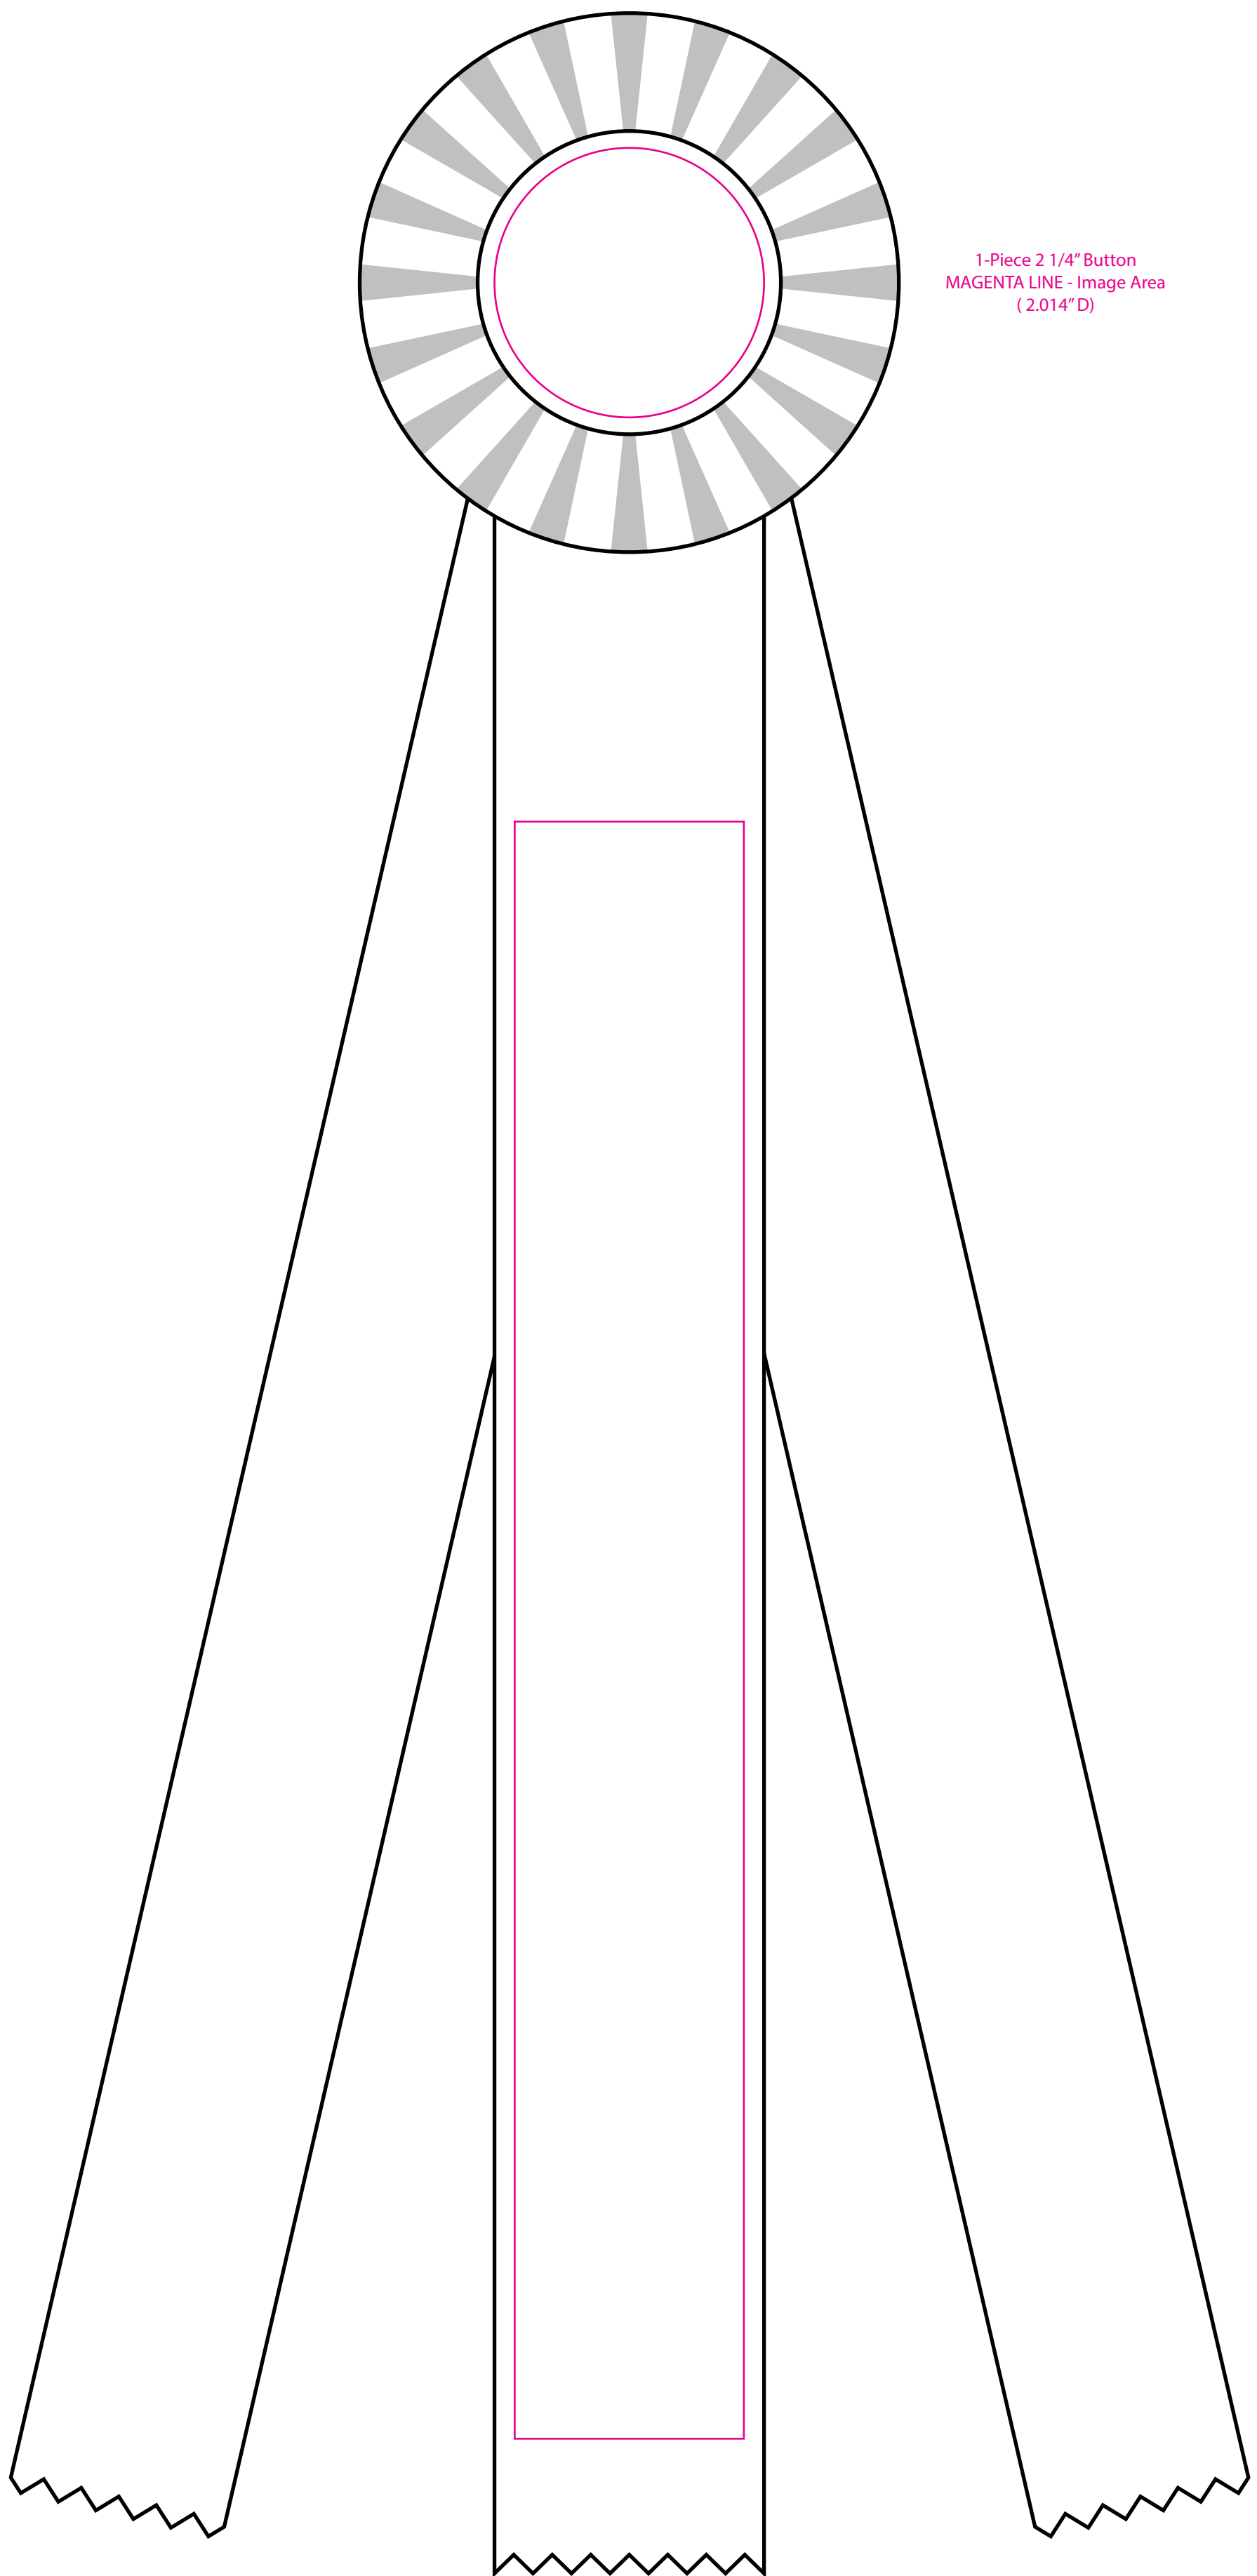

R403-15
4" Single Rosette 15" Streamers

1-Piece 2 1/4" Button
MAGENTA LINE - Image Area
(2.014" D)

2"W Ribbon Center Streamer
MAGENTA LINE - Image Area
(1.7" x 12")