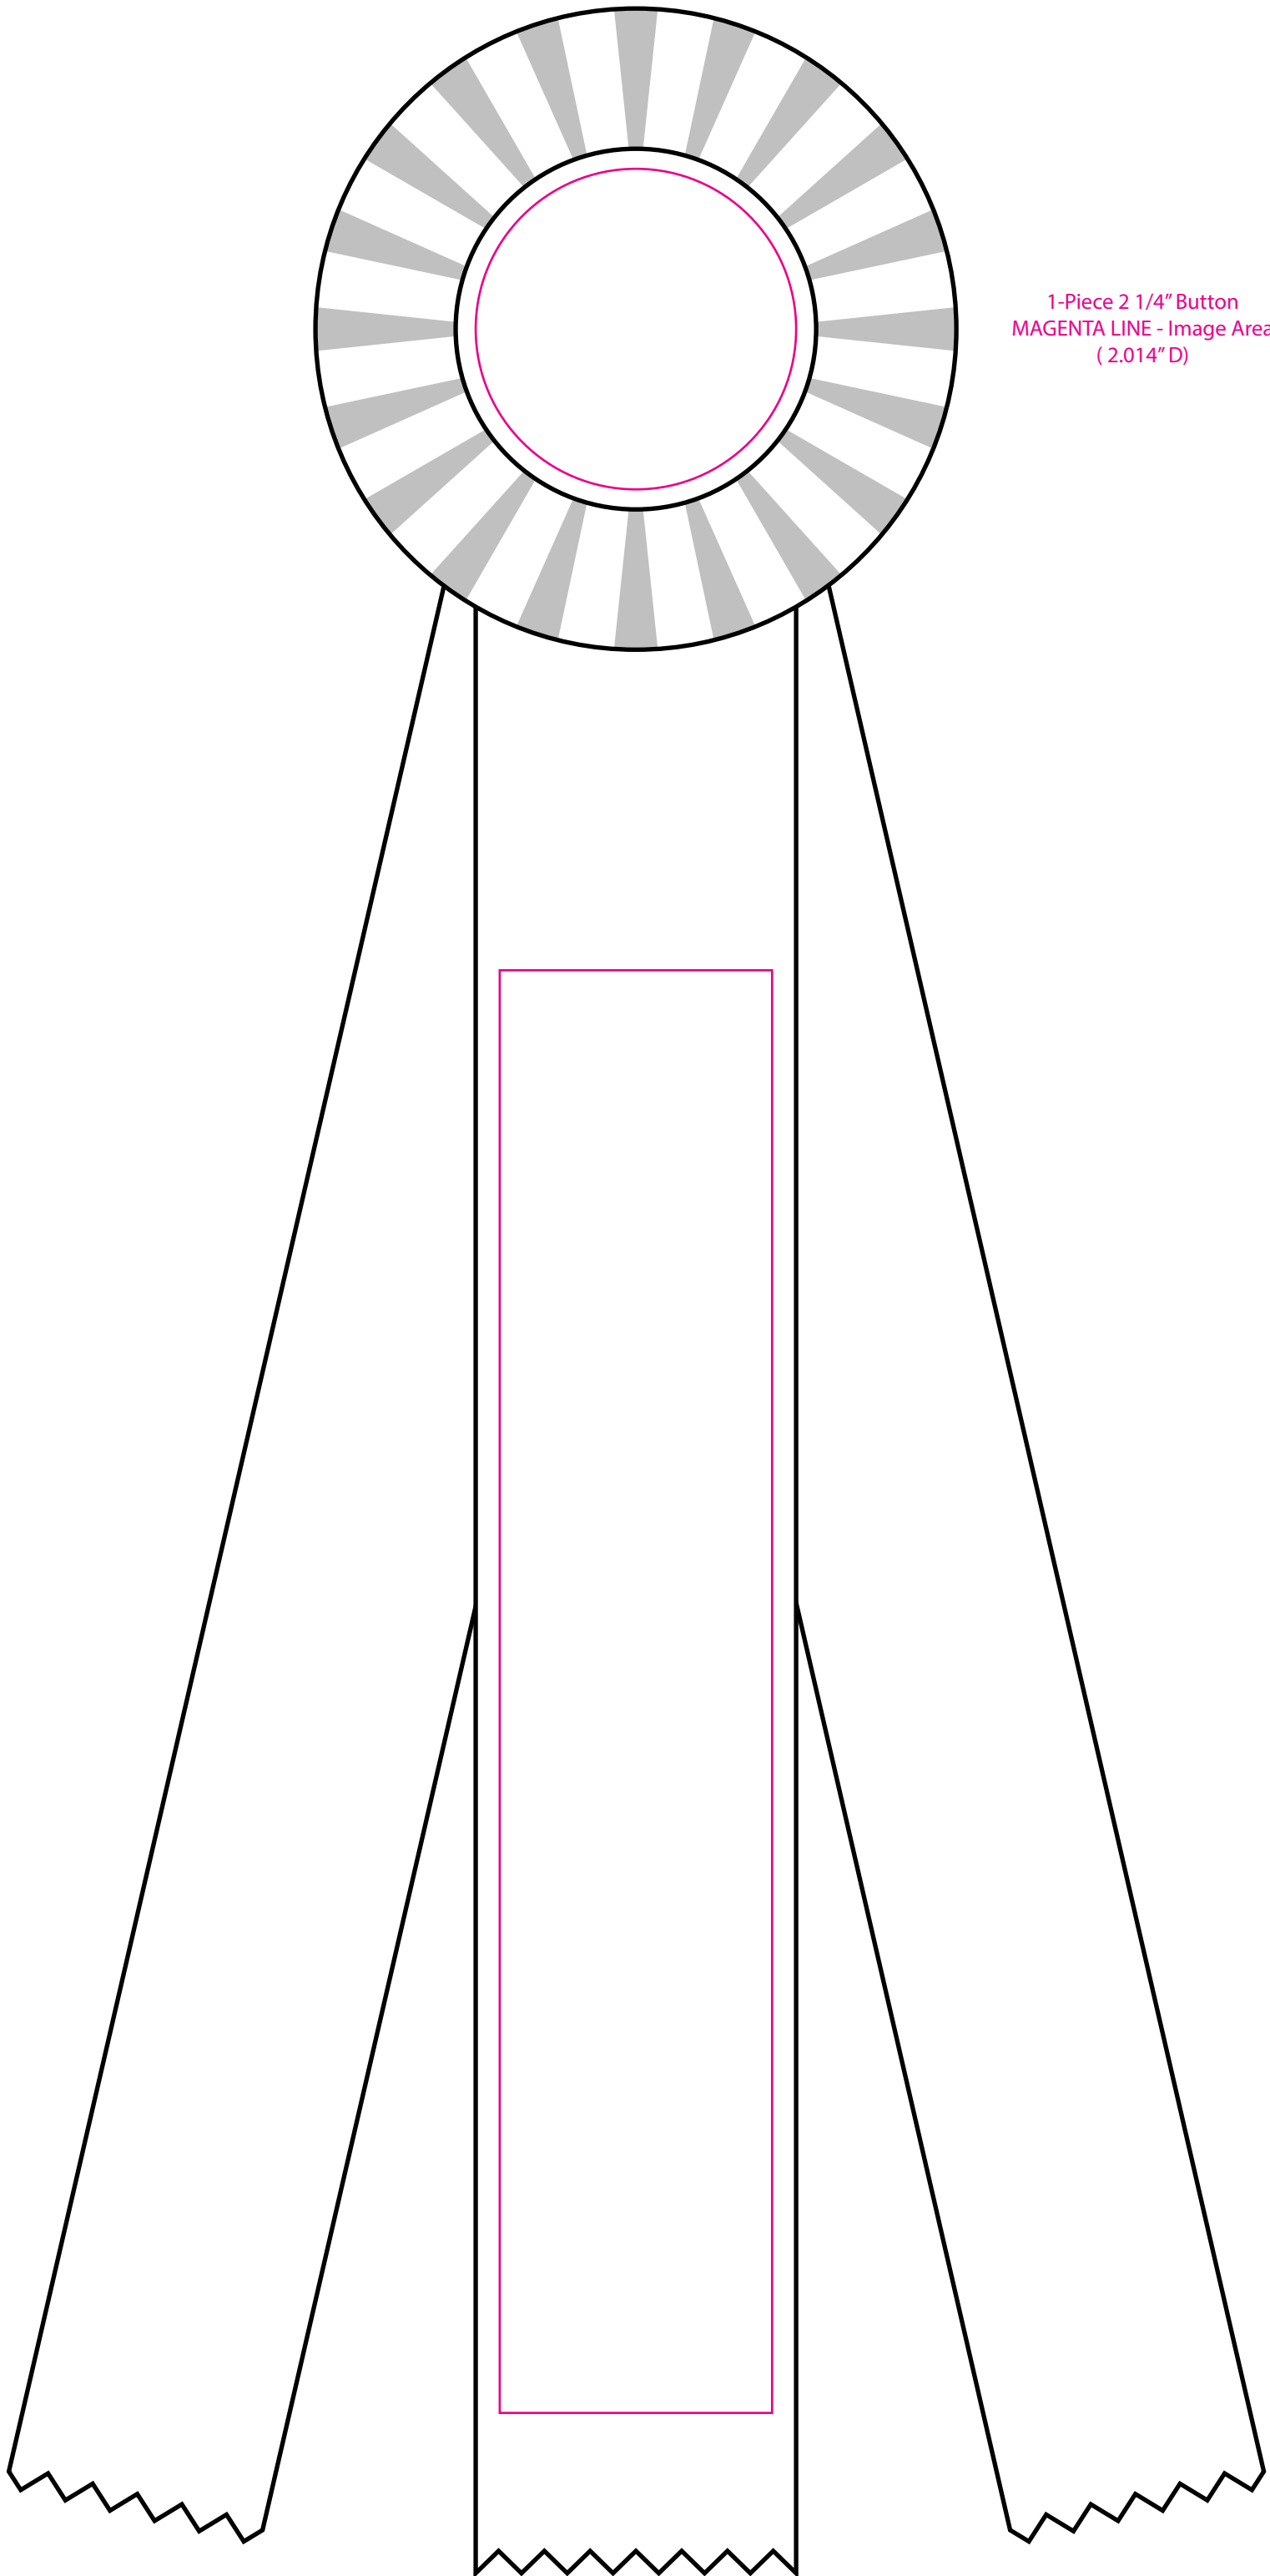

# R403-12

## 4" Single Rosette 12" Streamers

1-Piece 2 1/4" Button  
MAGENTA LINE - Image Area  
(2.014" D)

2"W Ribbon Center Streamer  
MAGENTA LINE - Image Area  
(1.7" x 9")