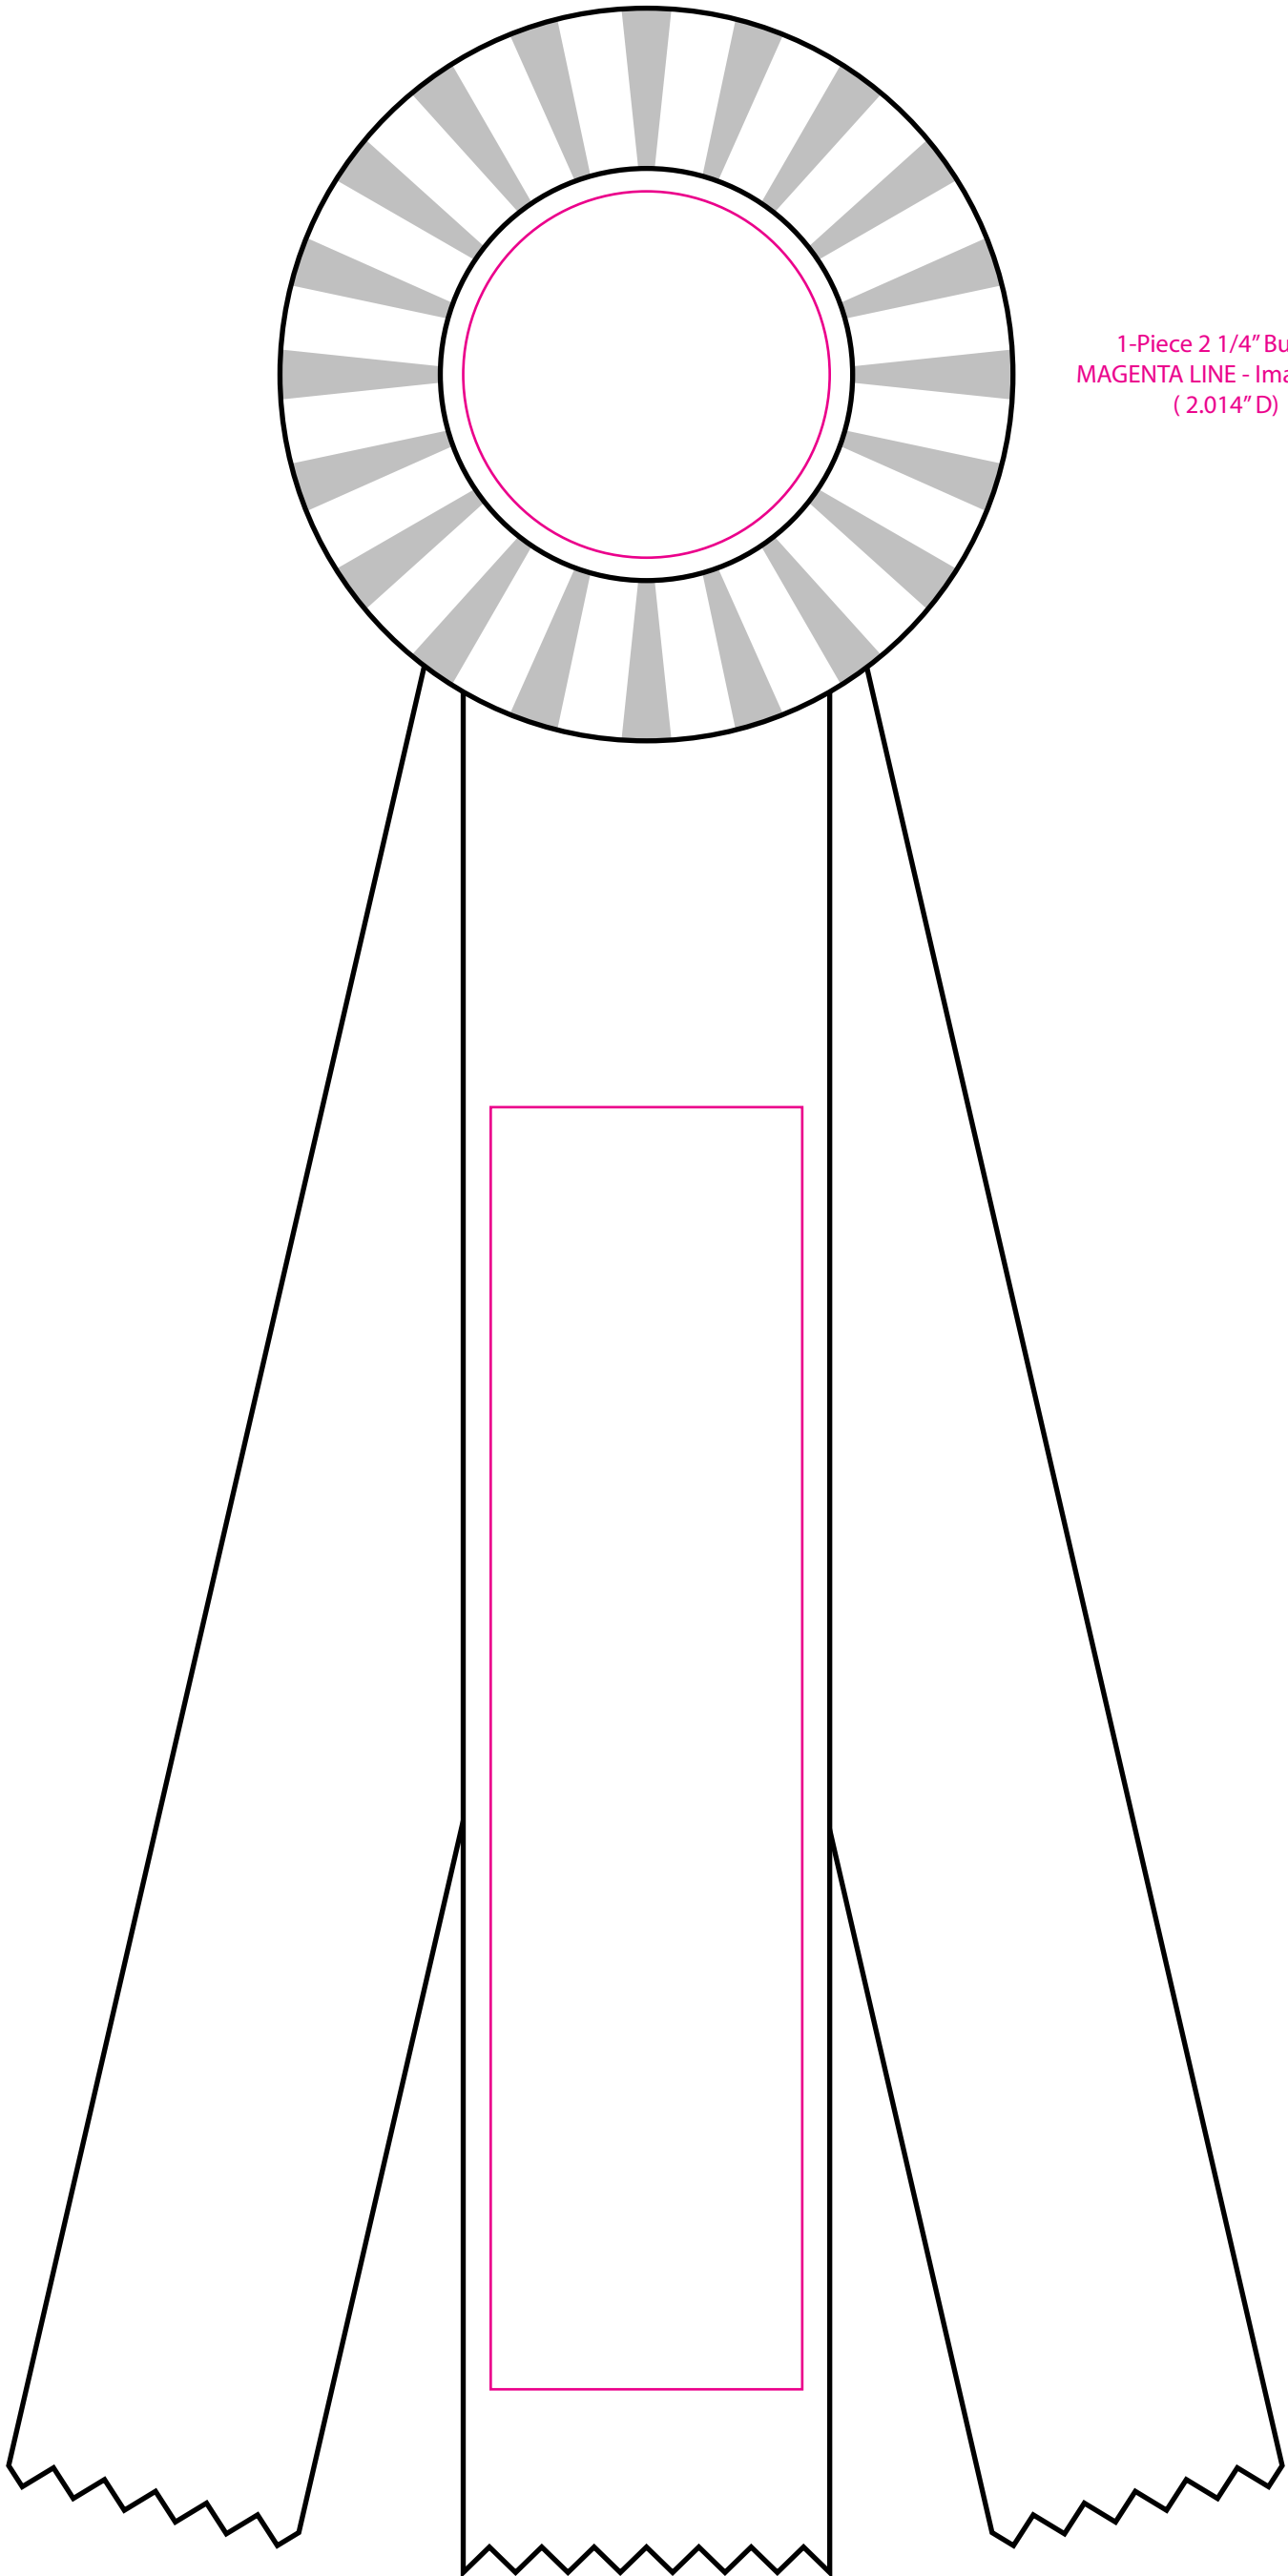

R403-10
4" Single Rosette 10" Streamers

1-Piece 2 1/4" Button
MAGENTA LINE - Image Area
(2.014" D)

2"W Ribbon Center Streamer
MAGENTA LINE - Image Area
(1.7" x 7")