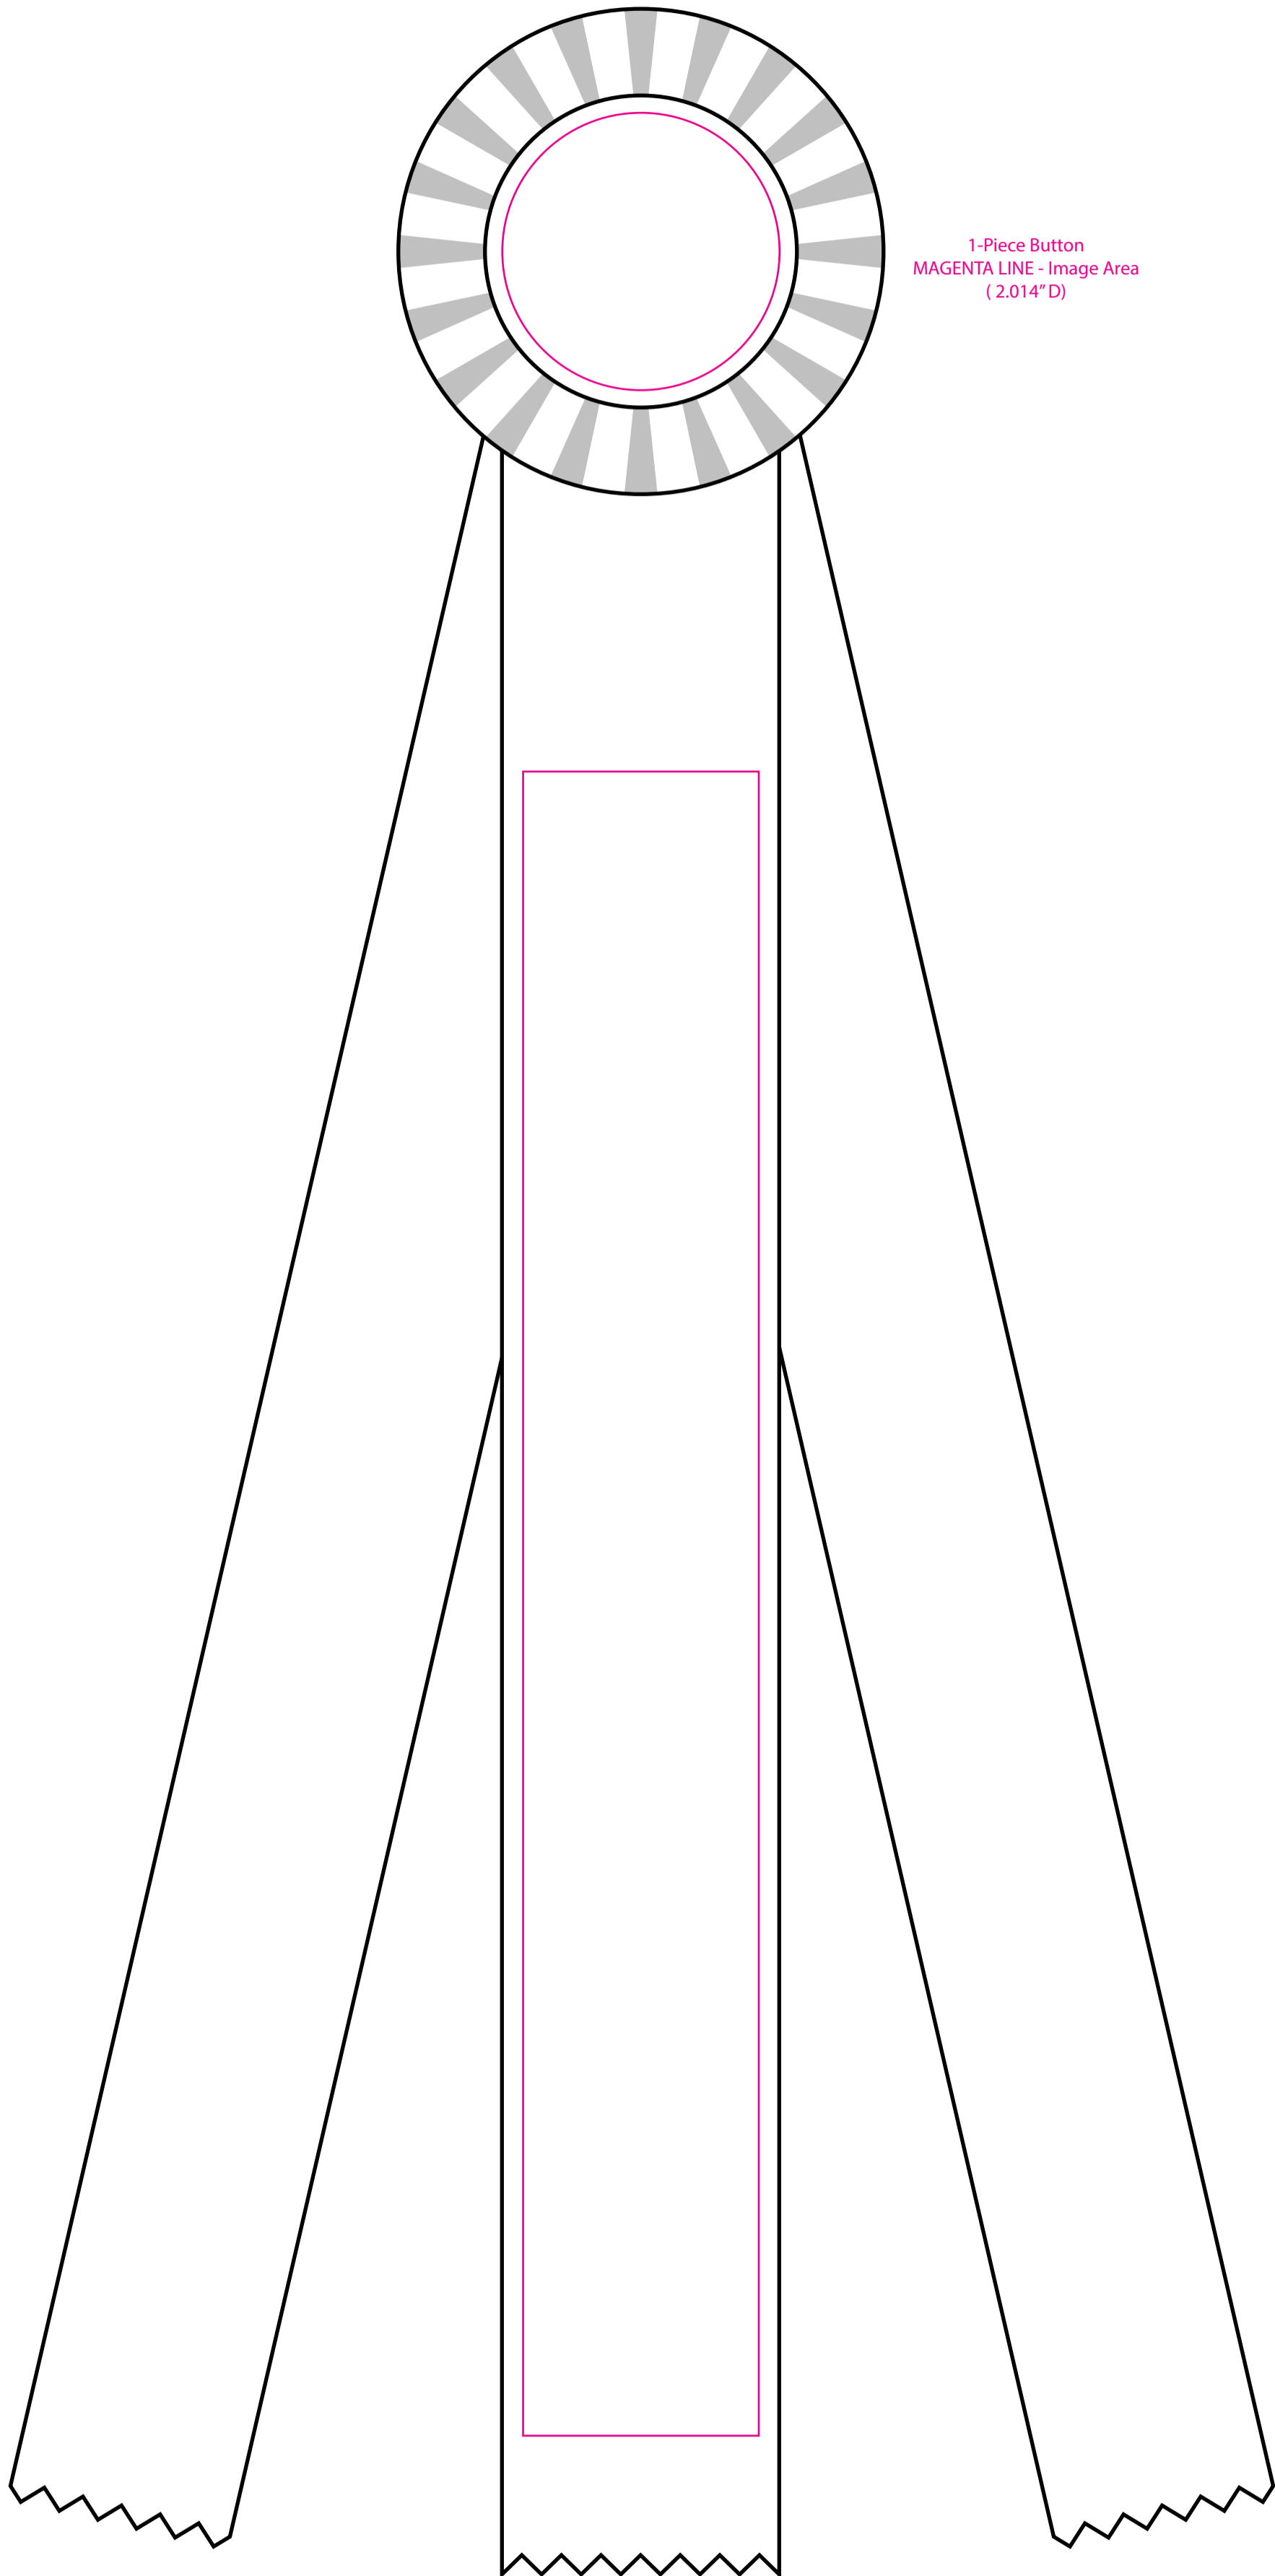

R35P3-15

1-Piece Button
MAGENTA LINE - Image Area
(2.014" D)

Ribbon Streamer
MAGENTA LINE - Image Area
(1.7" x 12")