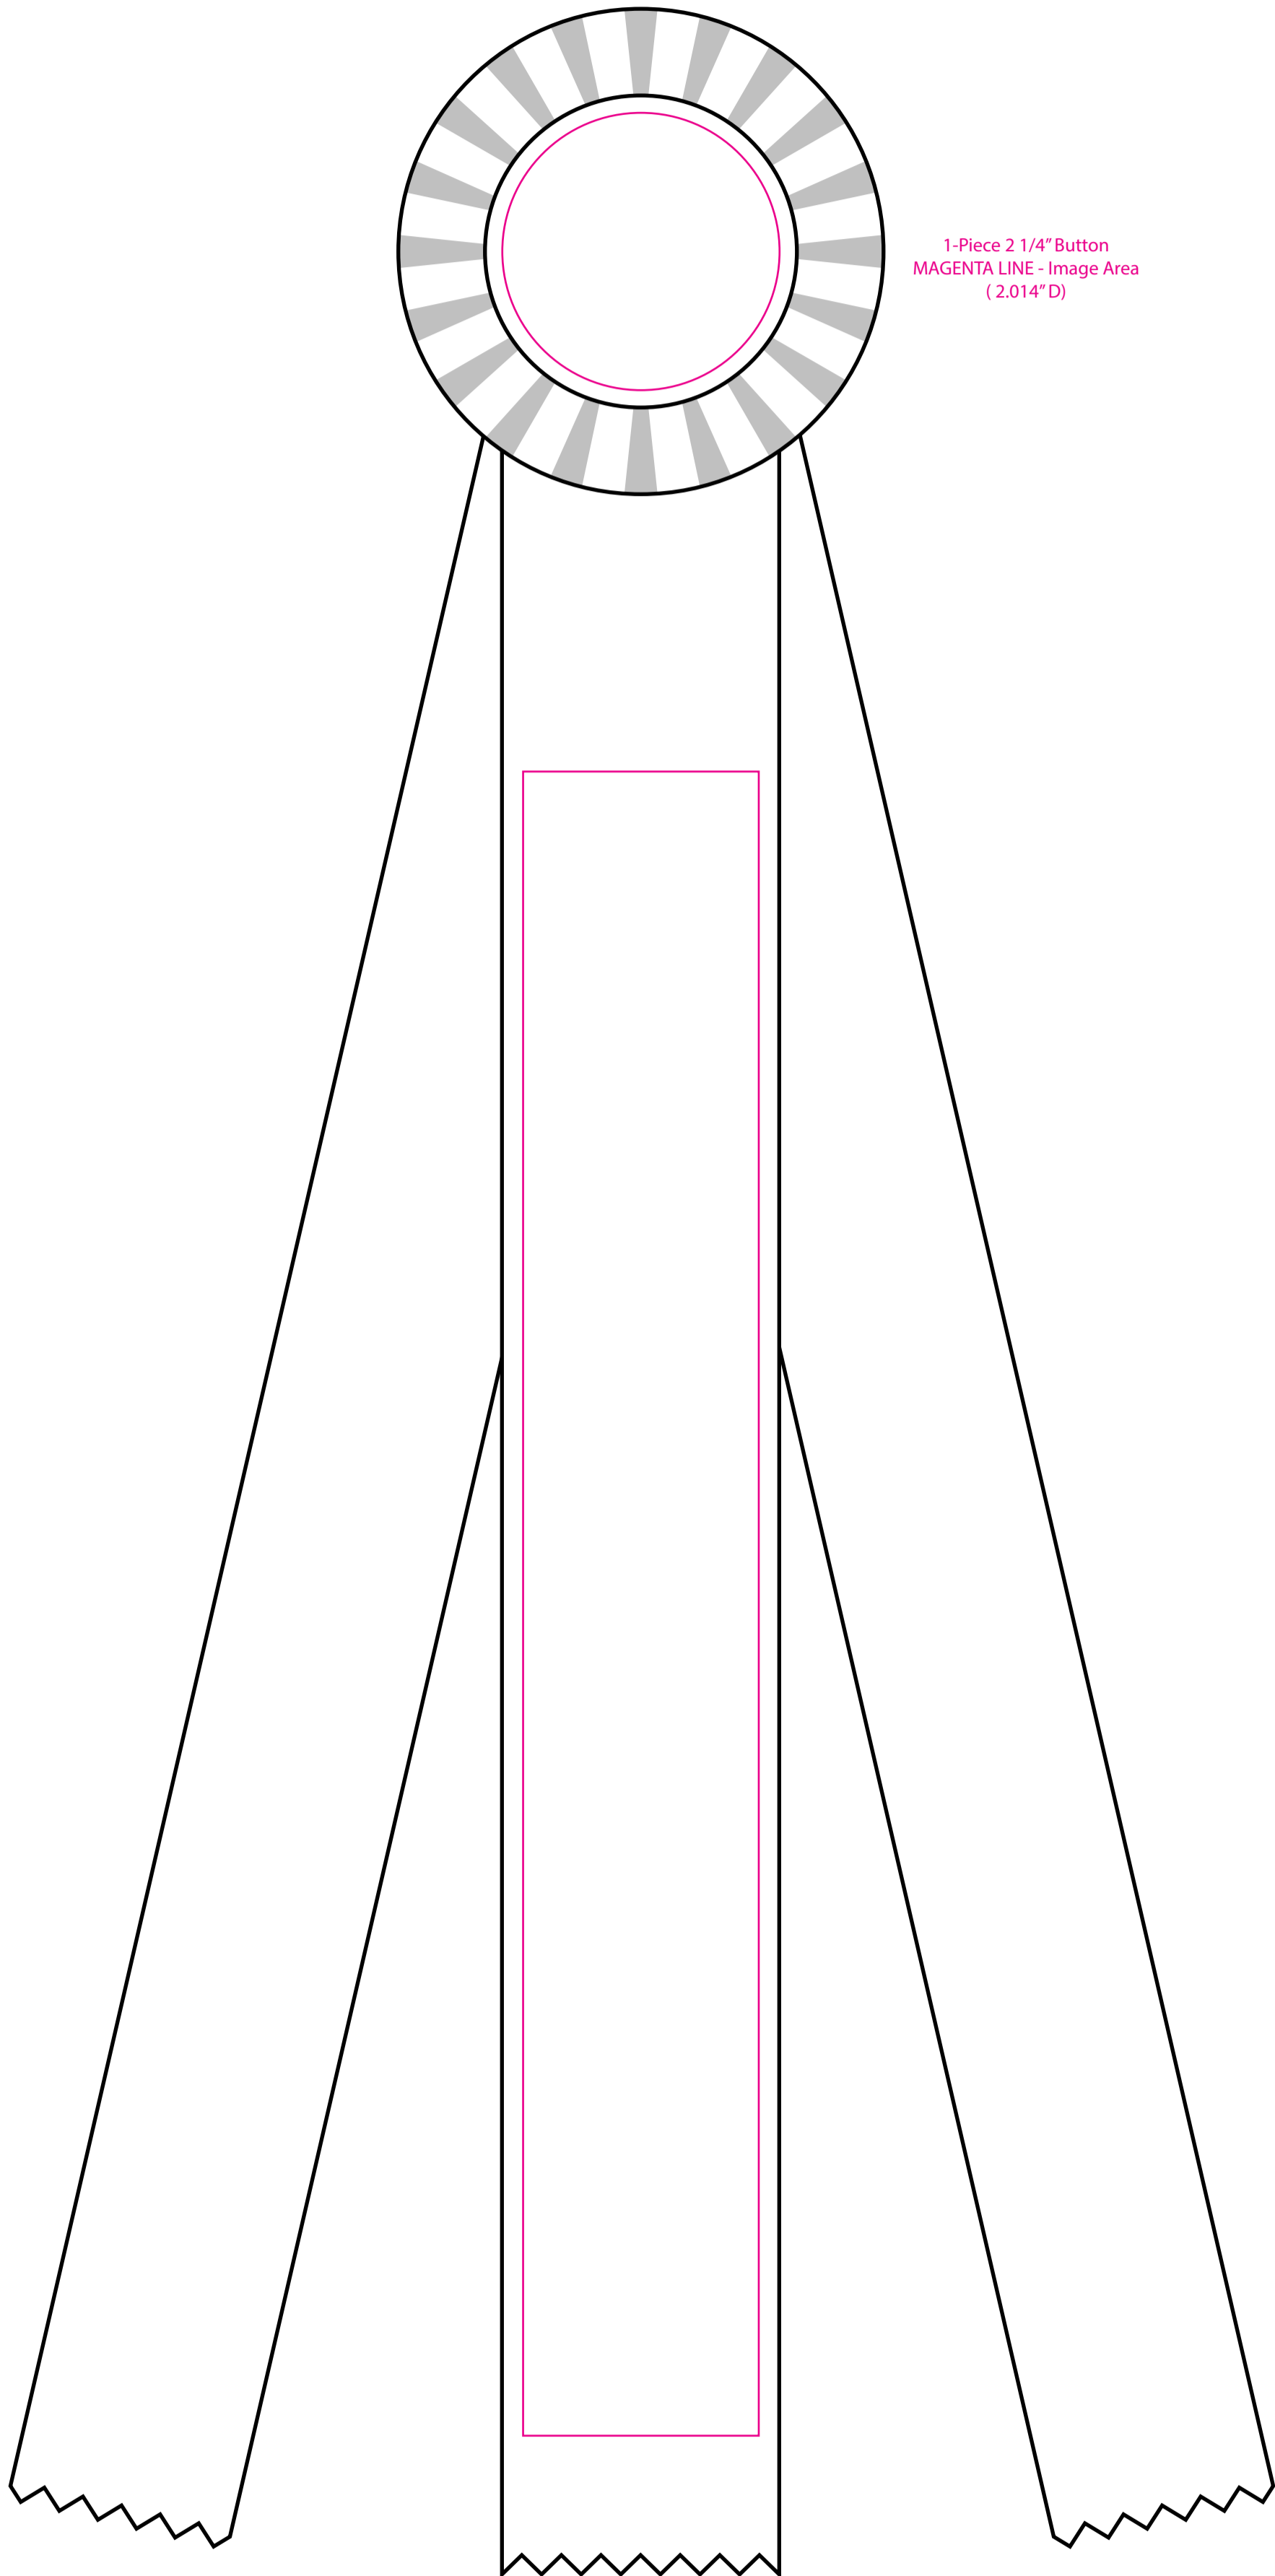

**R353-15**  
**3 1/2" Single Rosette 15" Streamers**

1-Piece 2 1/4" Button  
MAGENTA LINE - Image Area  
(2.014"D)

2"W Ribbon Center Streamer  
MAGENTA LINE - Image Area  
(1.7" x 12")