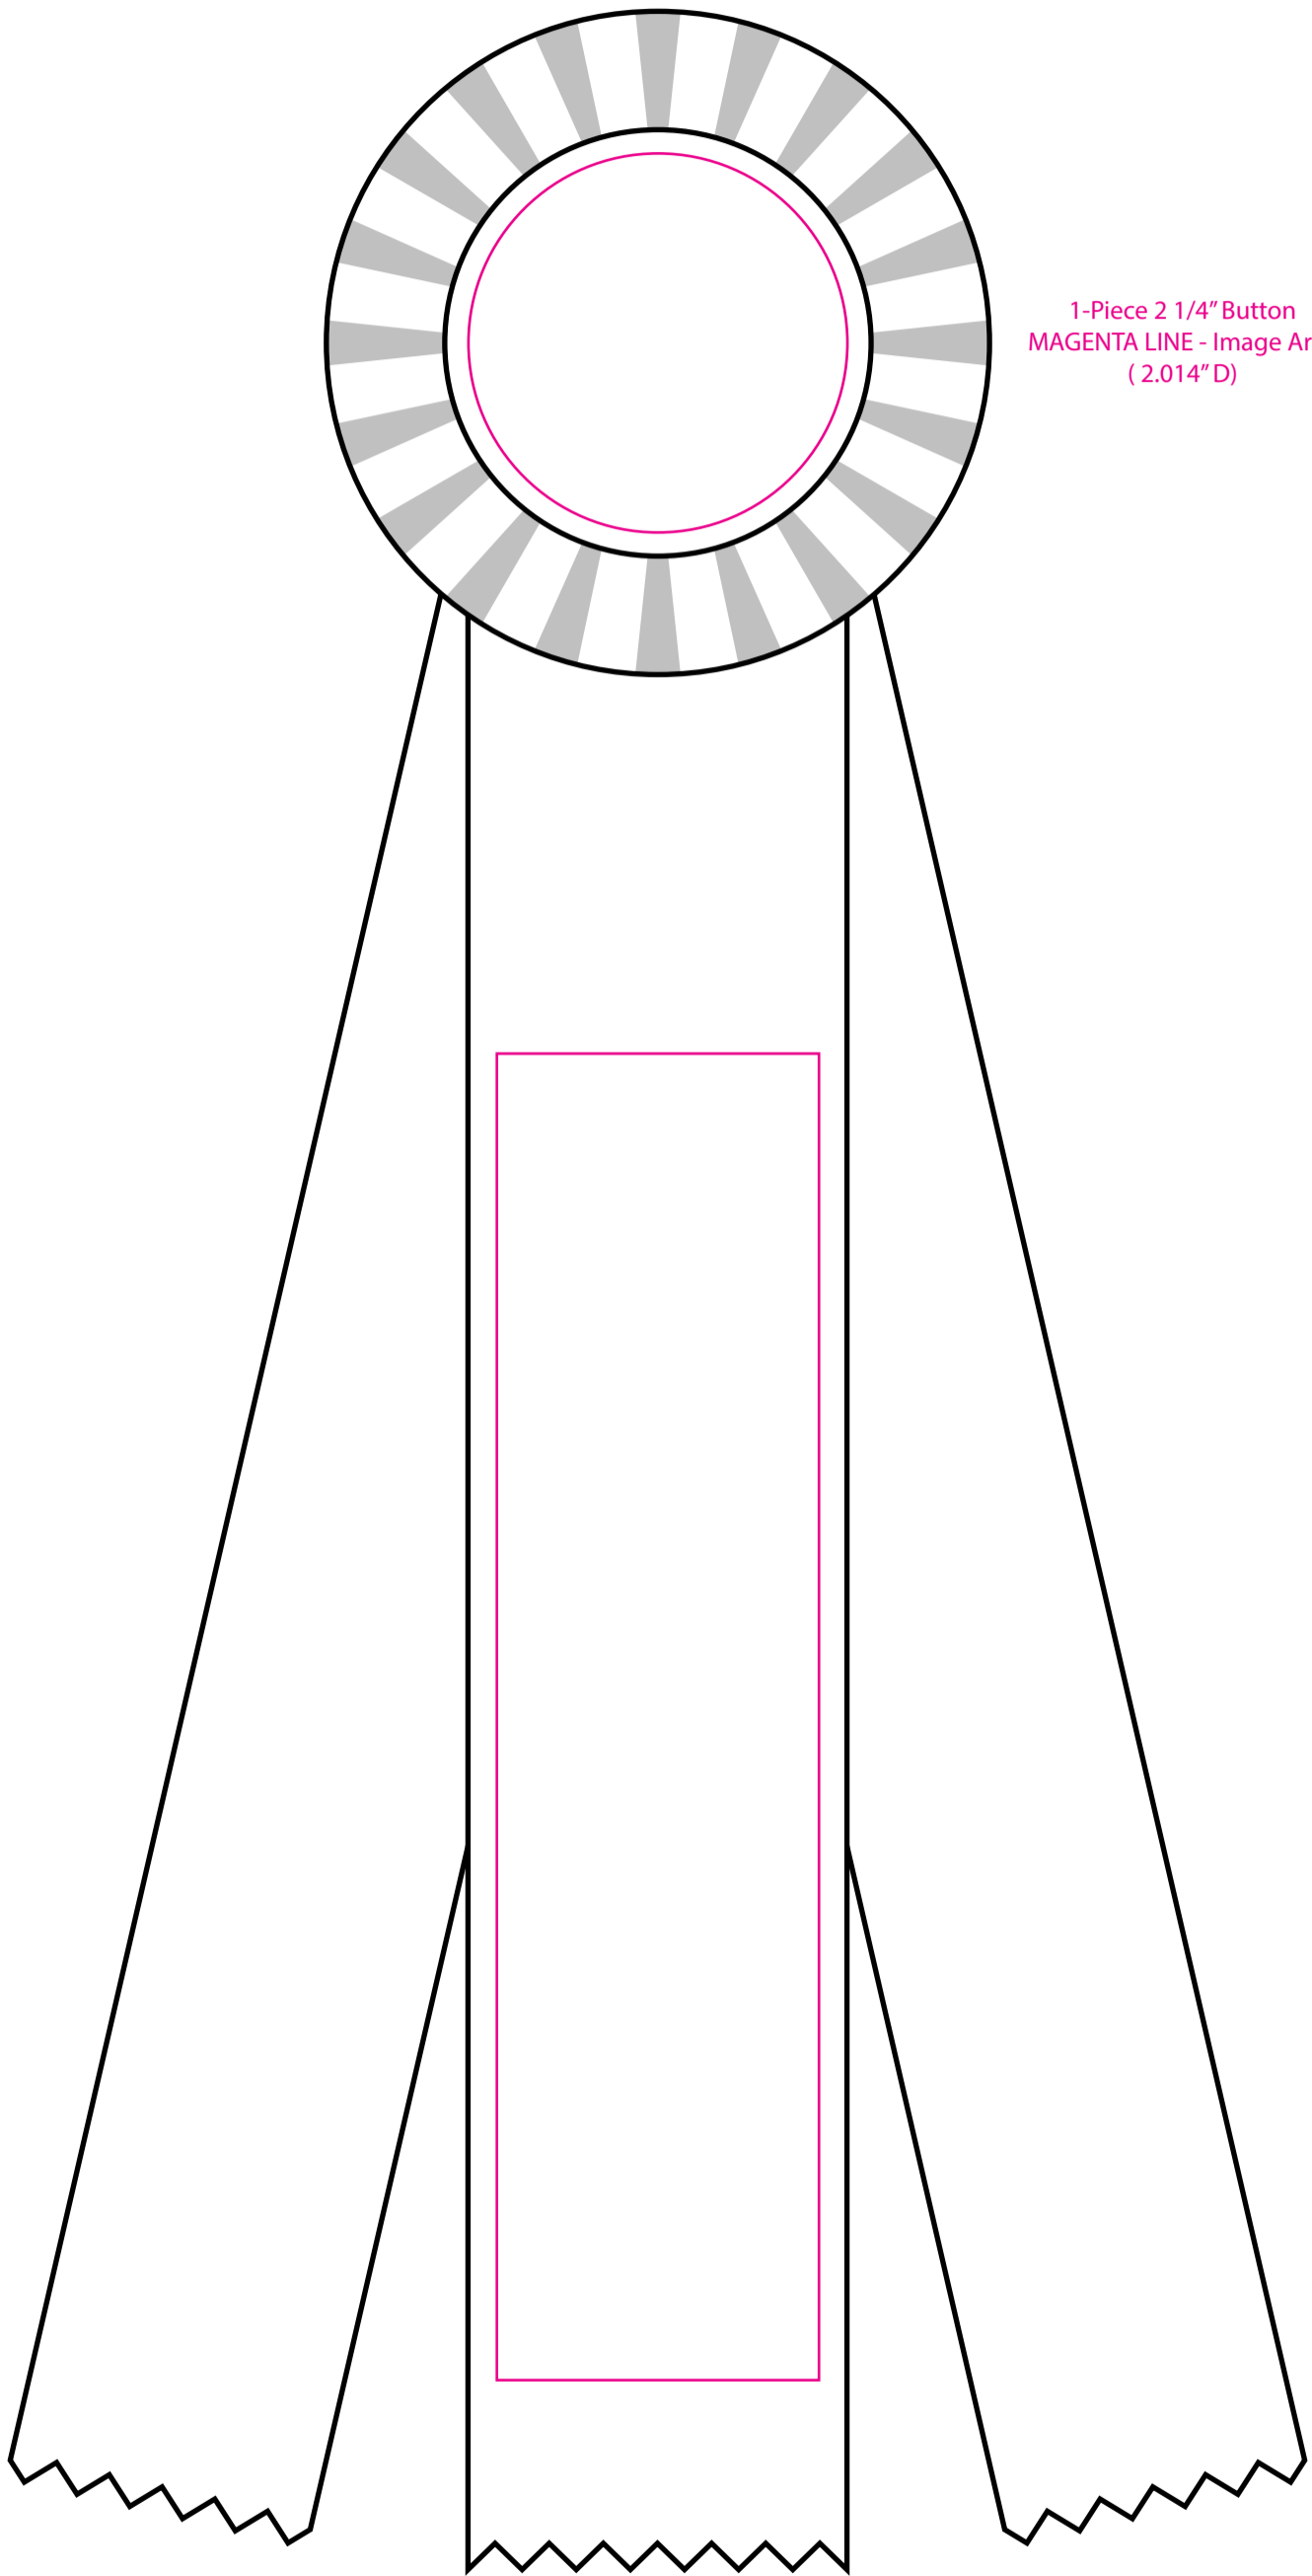

R353-10
3 1/2" Single Rosette 10" Streamers

1-Piece 2 1/4" Button
MAGENTA LINE - Image Area
(2.014" D)

2"W Ribbon Center Streamer
MAGENTA LINE - Image Area
(1.7" x 7")