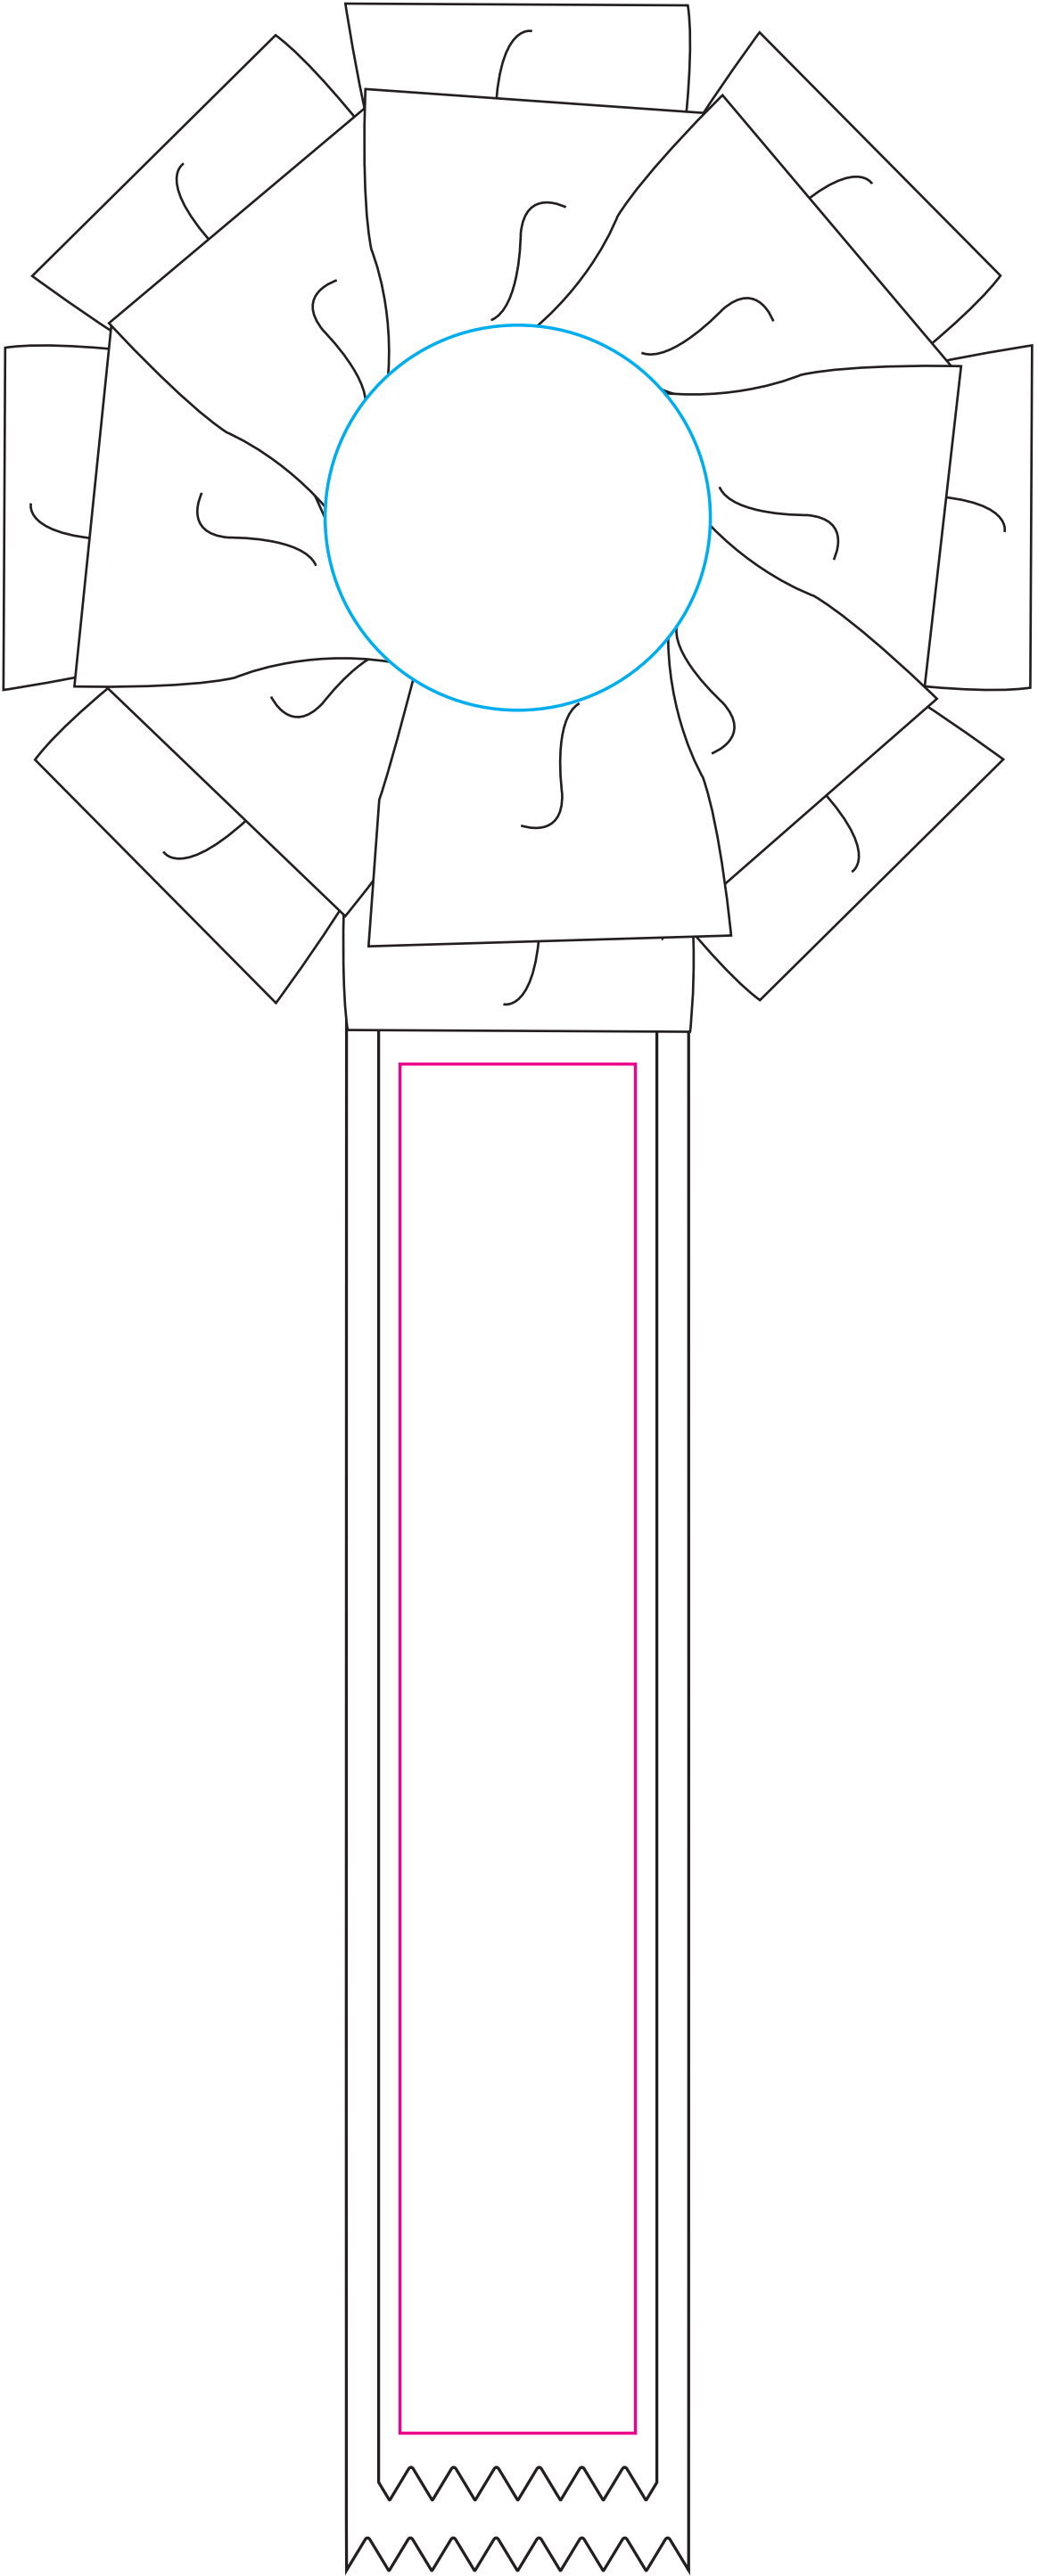

R2FF-615M2

Buton Size = 2.25" Rd.

Magenta Line - Imprint Area 1.375 W x 8 H

000000
0000

Item Number	Rosette Size	Total Length
R2FF-615M2	6"	15"
Description		
Two streamer overlapped 2" & 1-5/8" pinked		