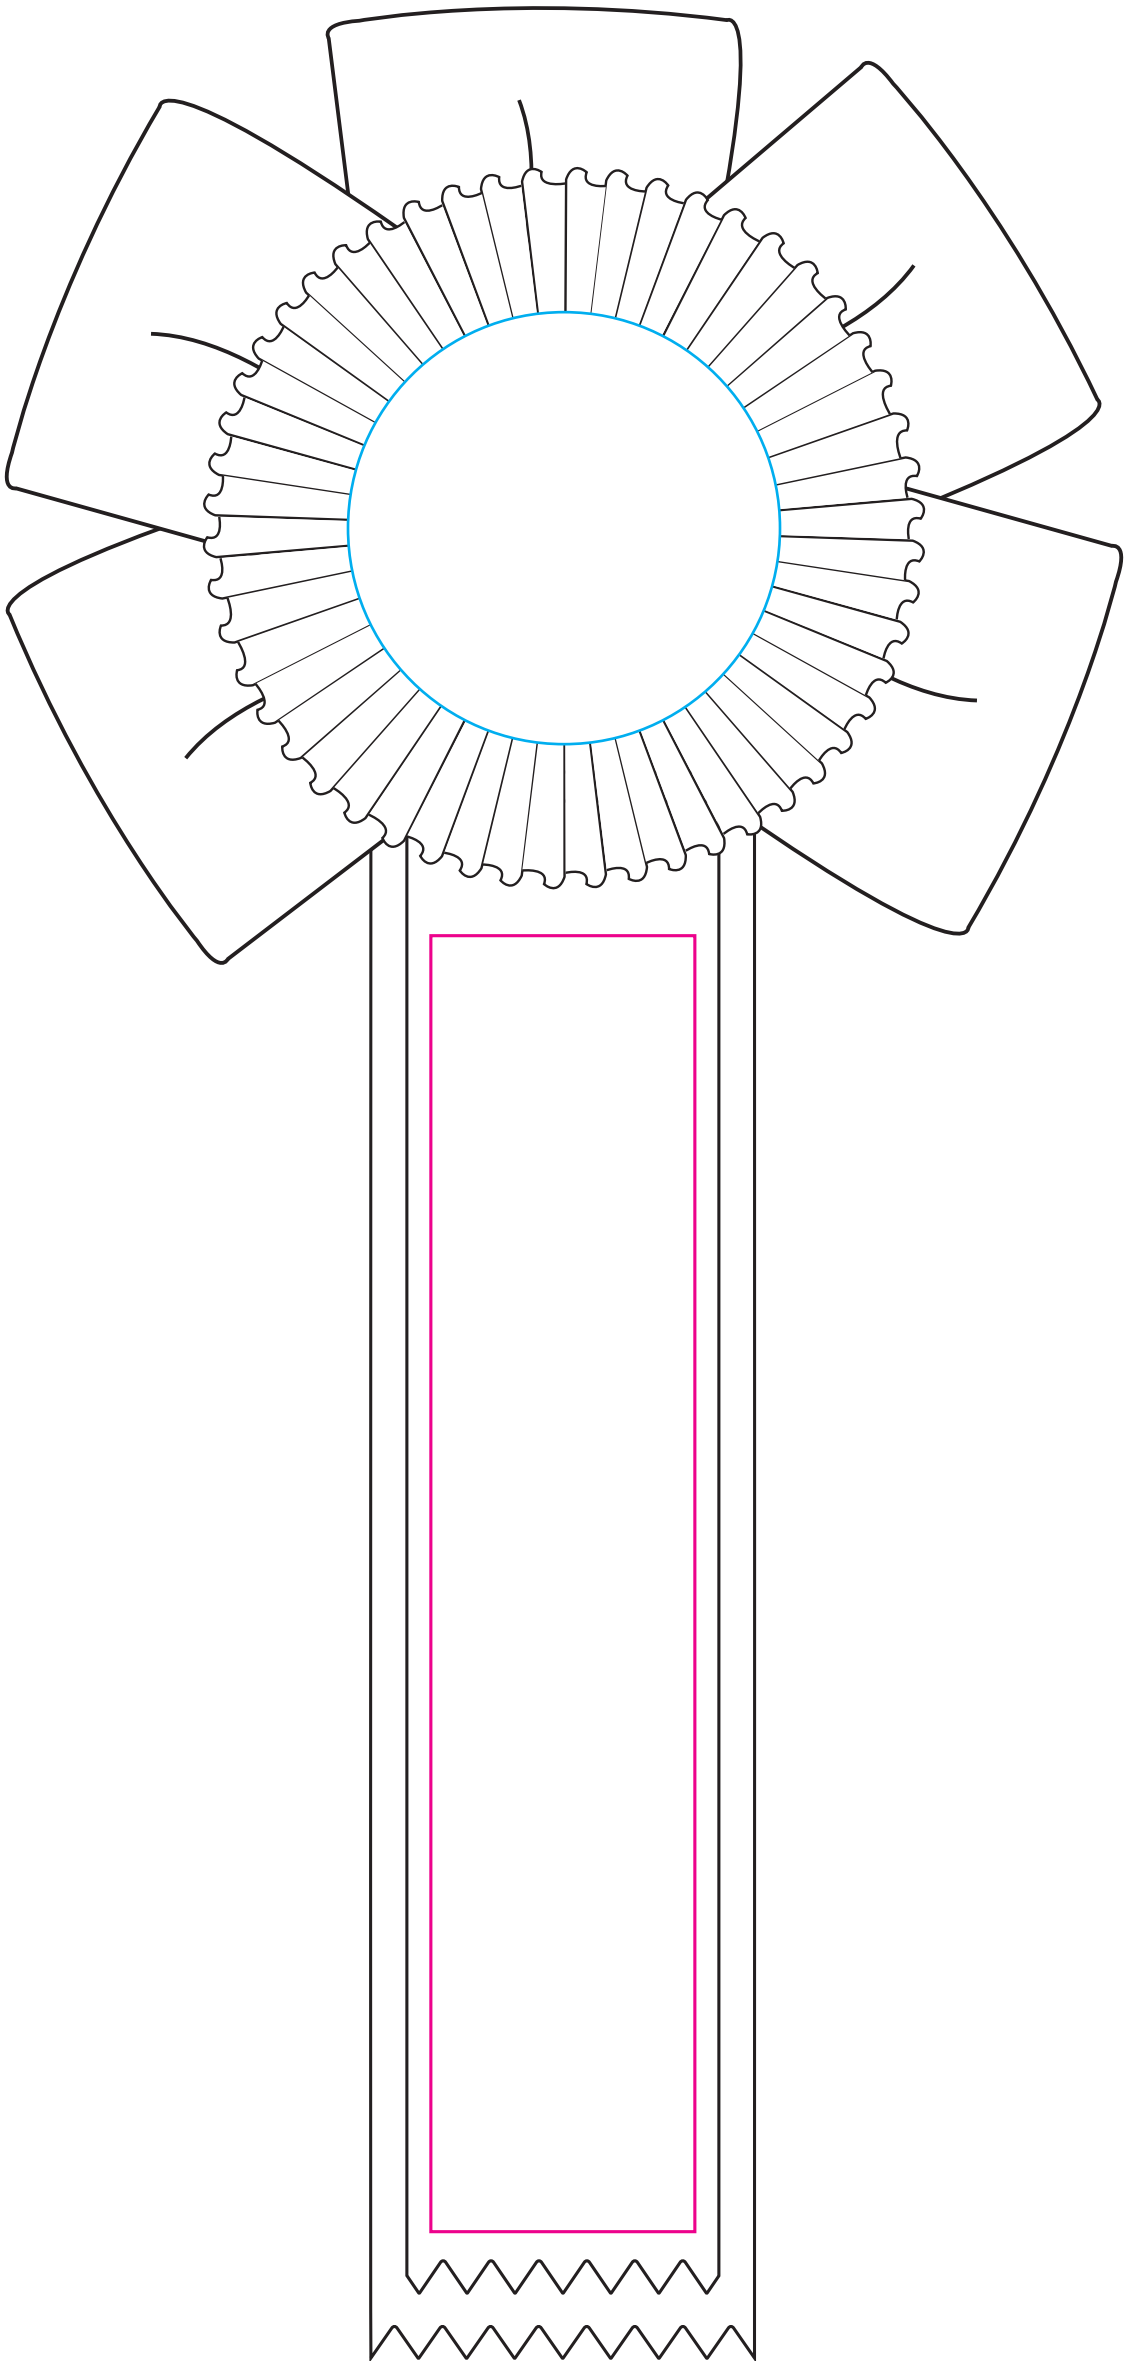

ROF-5512M2

Buton Size = 2.25" Rd.

Magenta Line - Imprint Area 1.375 W x 6.75 H

000000

0000

Item Number	Rosette Size	Total Length
ROF-5512M2	5-1/2"	12"
Description		
Two streamer overlapped 2" & 1-5/8" pinked		