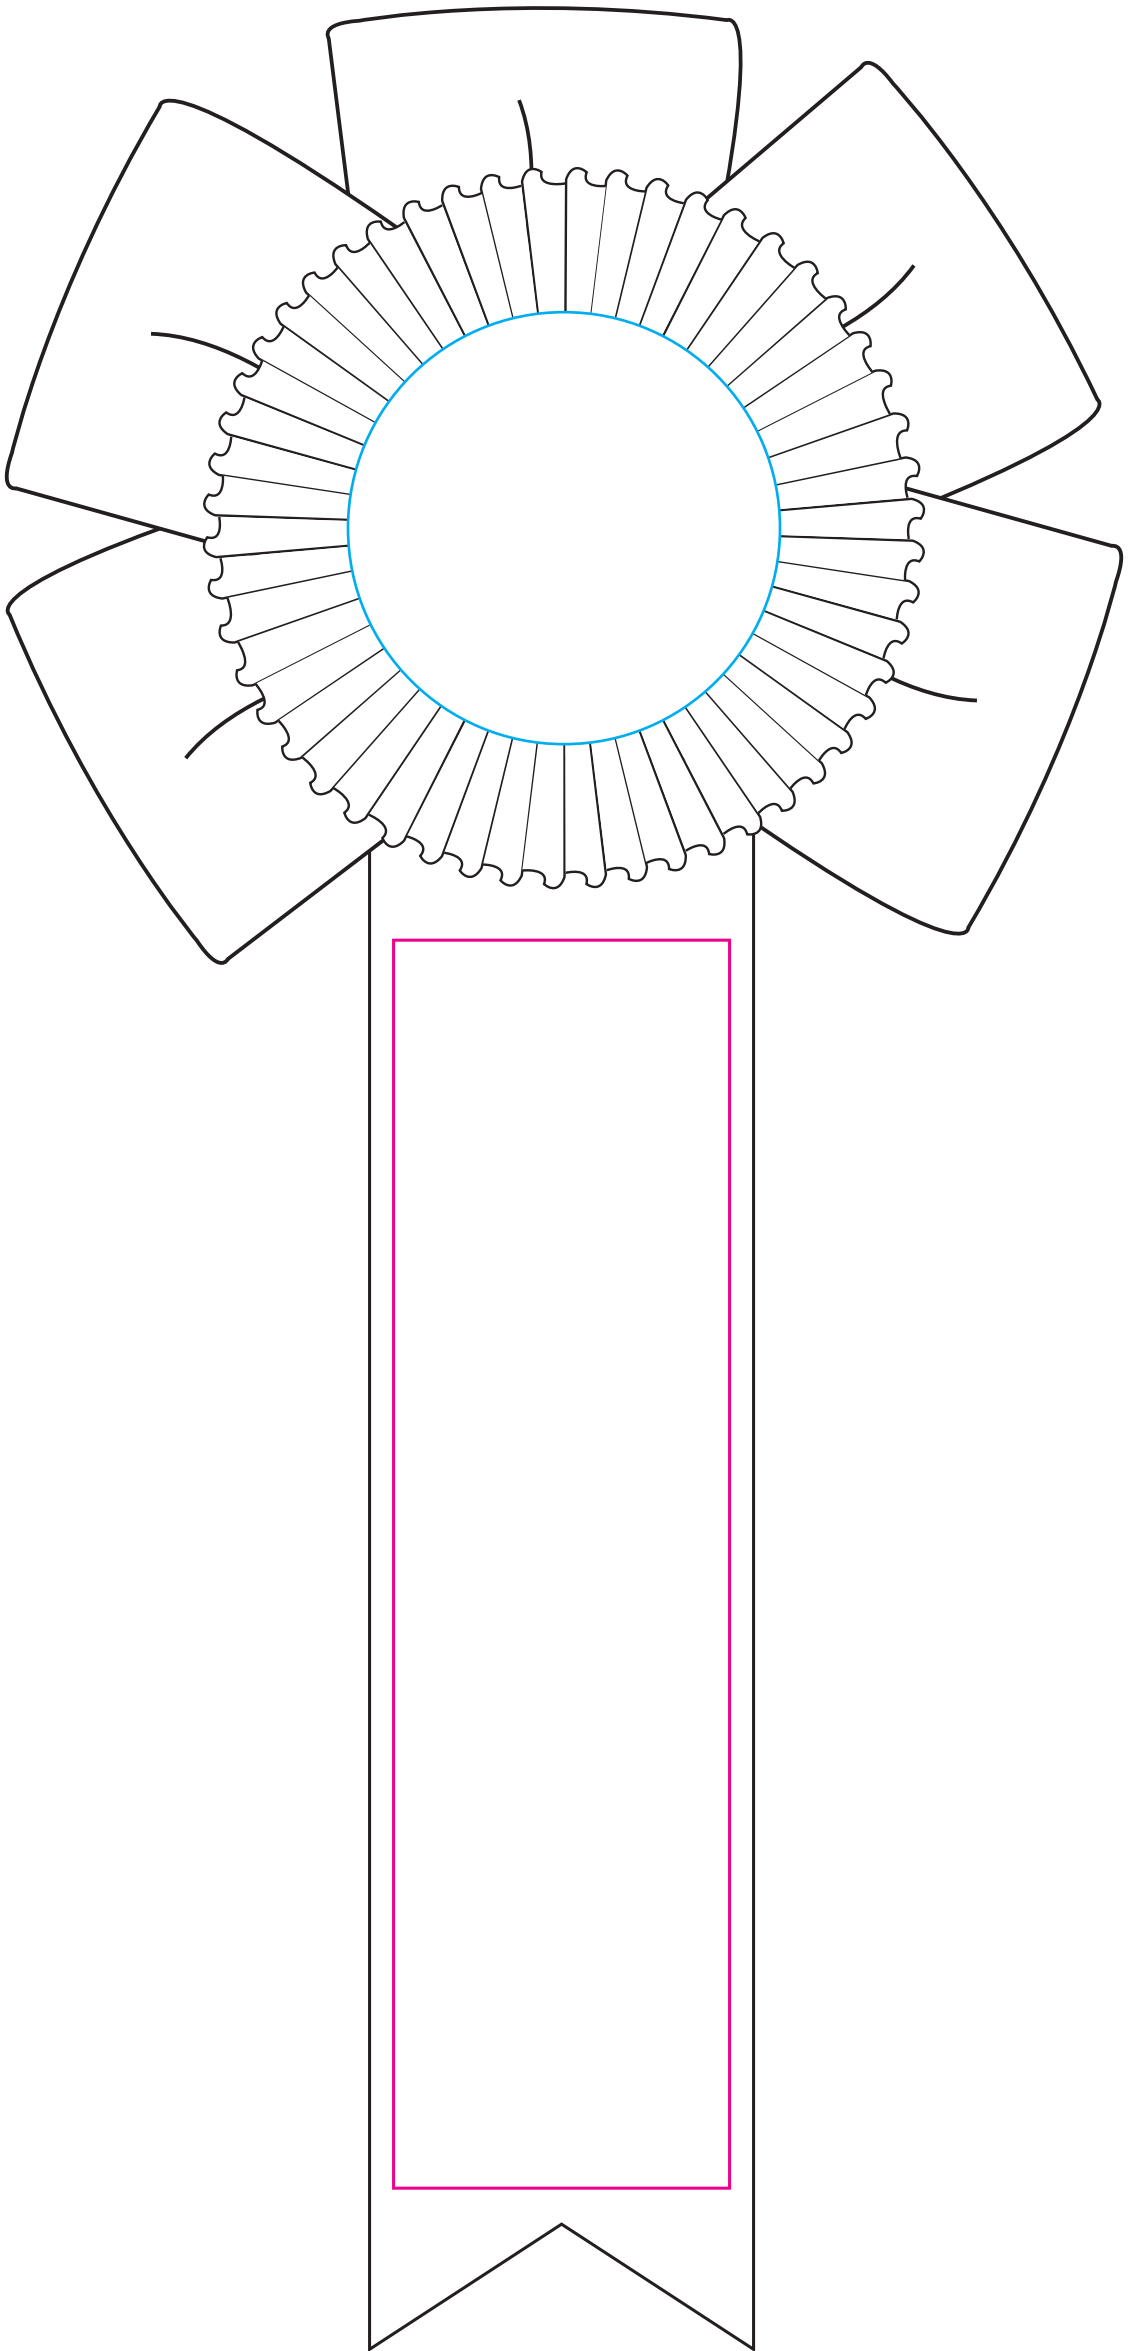

ROF-5512M

Buton Size = 2.25" Rd.

Magenta Line - Imprint Area 1.75 W x 6.5 H

000000

0000

Item Number	Rosette Size	Total Length
ROF-5512M	5-1/2"	12"
Description		
One streamer 2" dovetail		