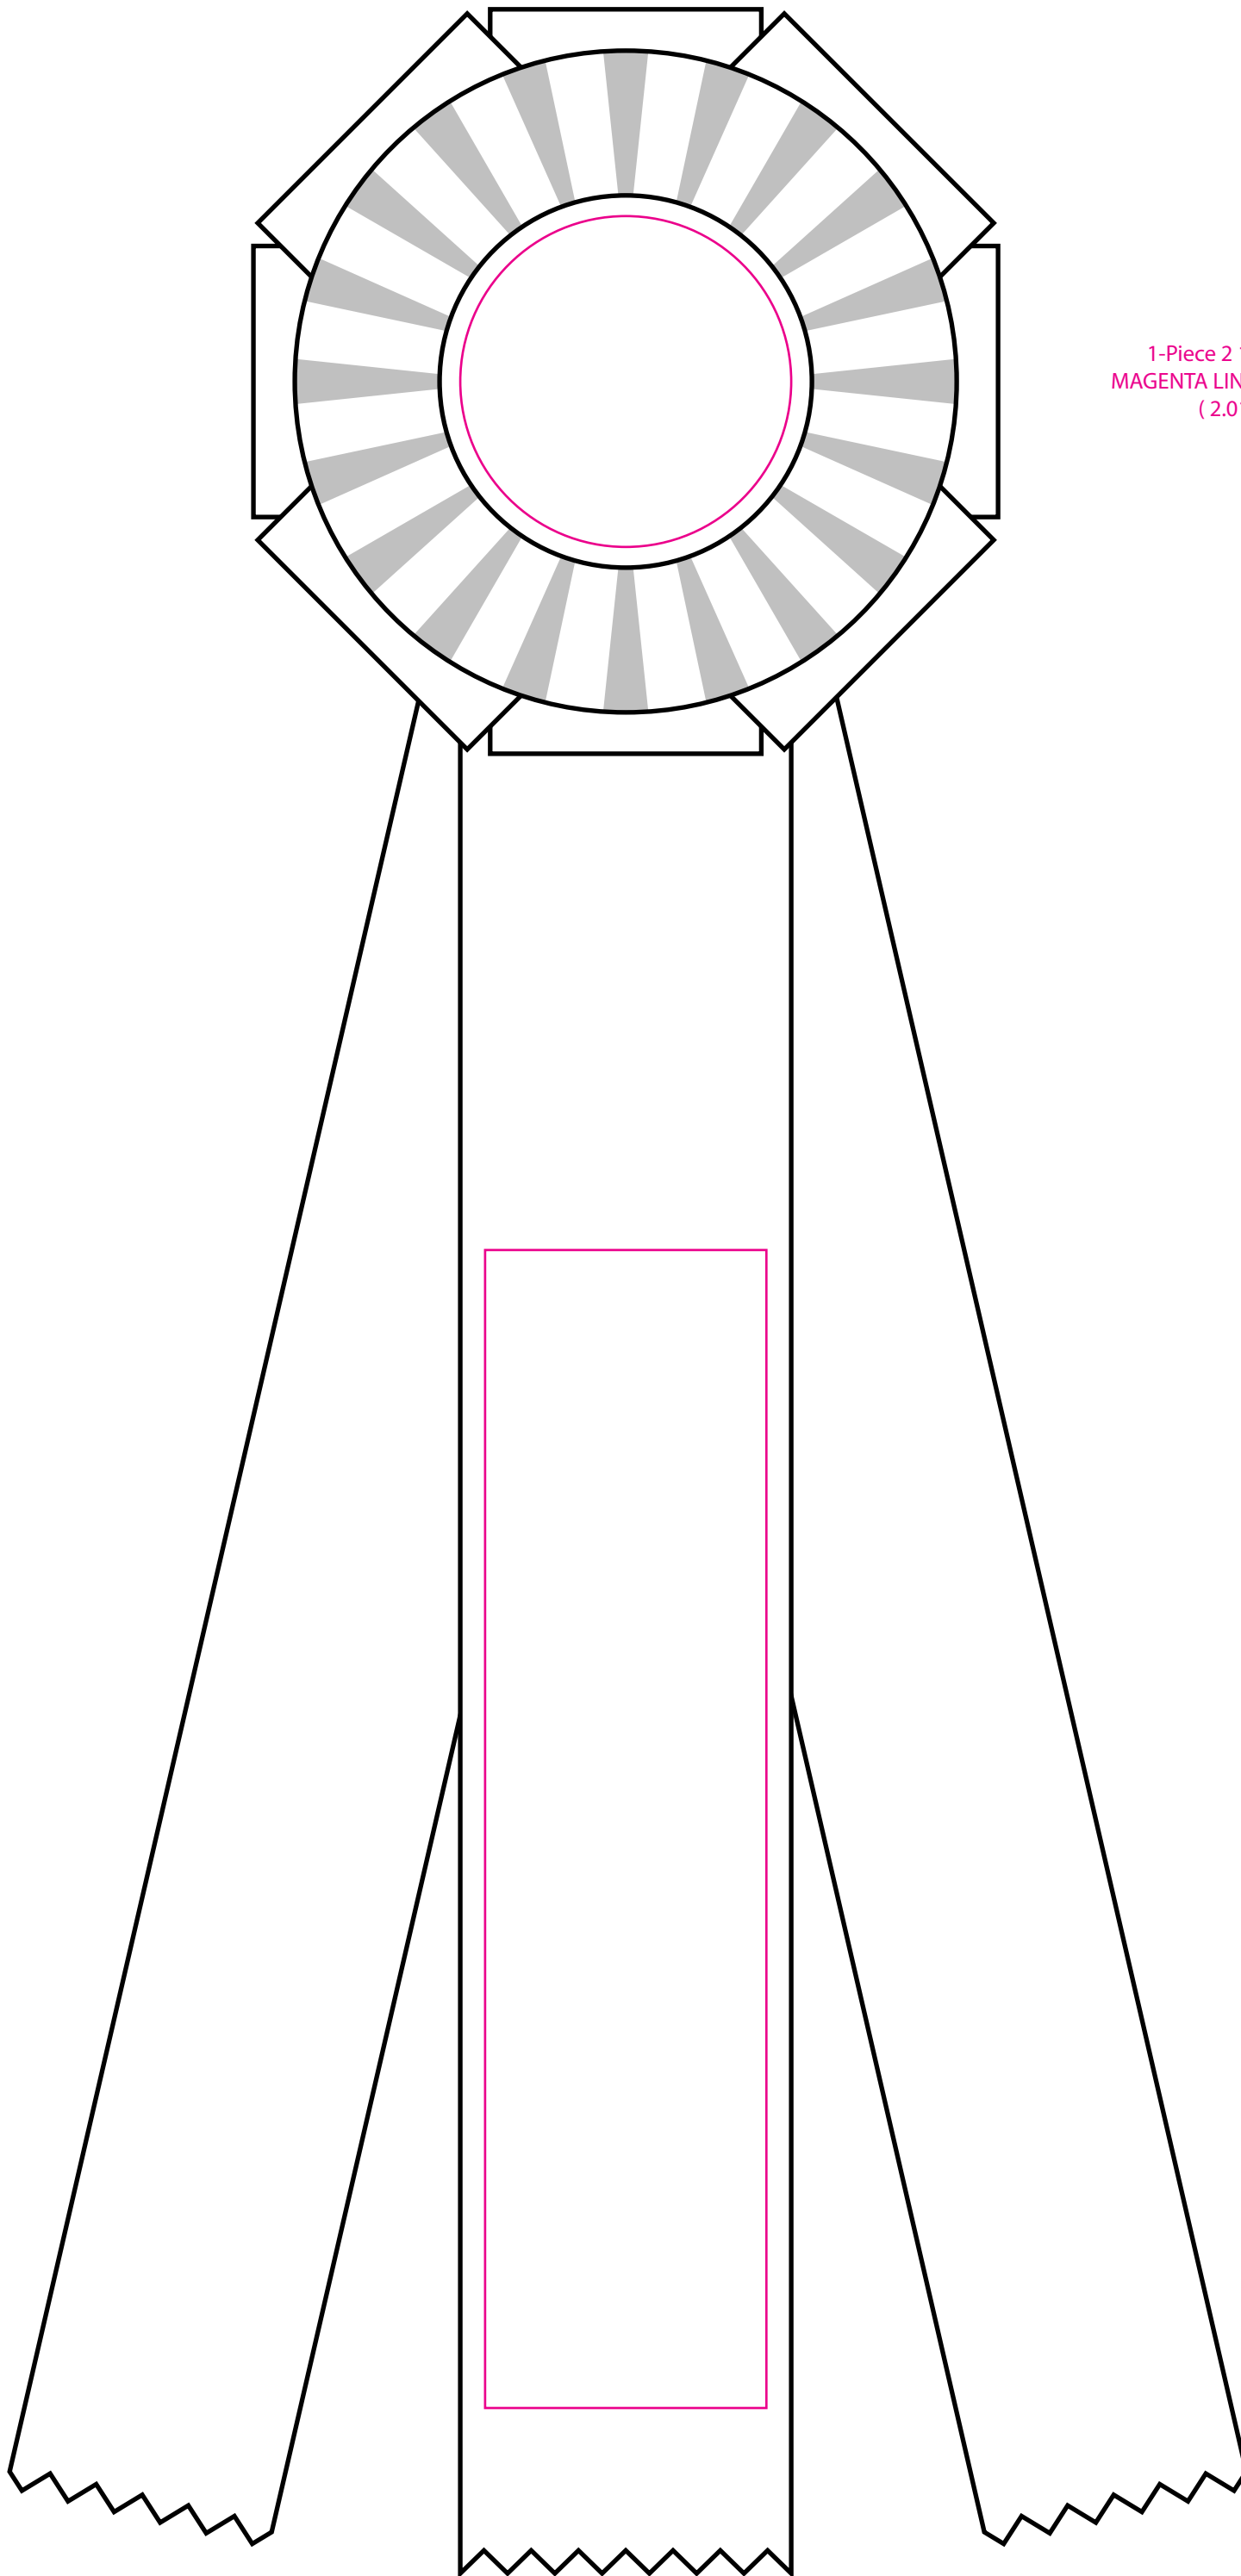

F45R3-11
4 1/2" Double Rosette 11" Streamers

1-Piece 2 1/4" Button
MAGENTA LINE - Image Area
(2.014" D)

2"W Ribbon Center Streamer
MAGENTA LINE - Image Area
(1.7" x 7")