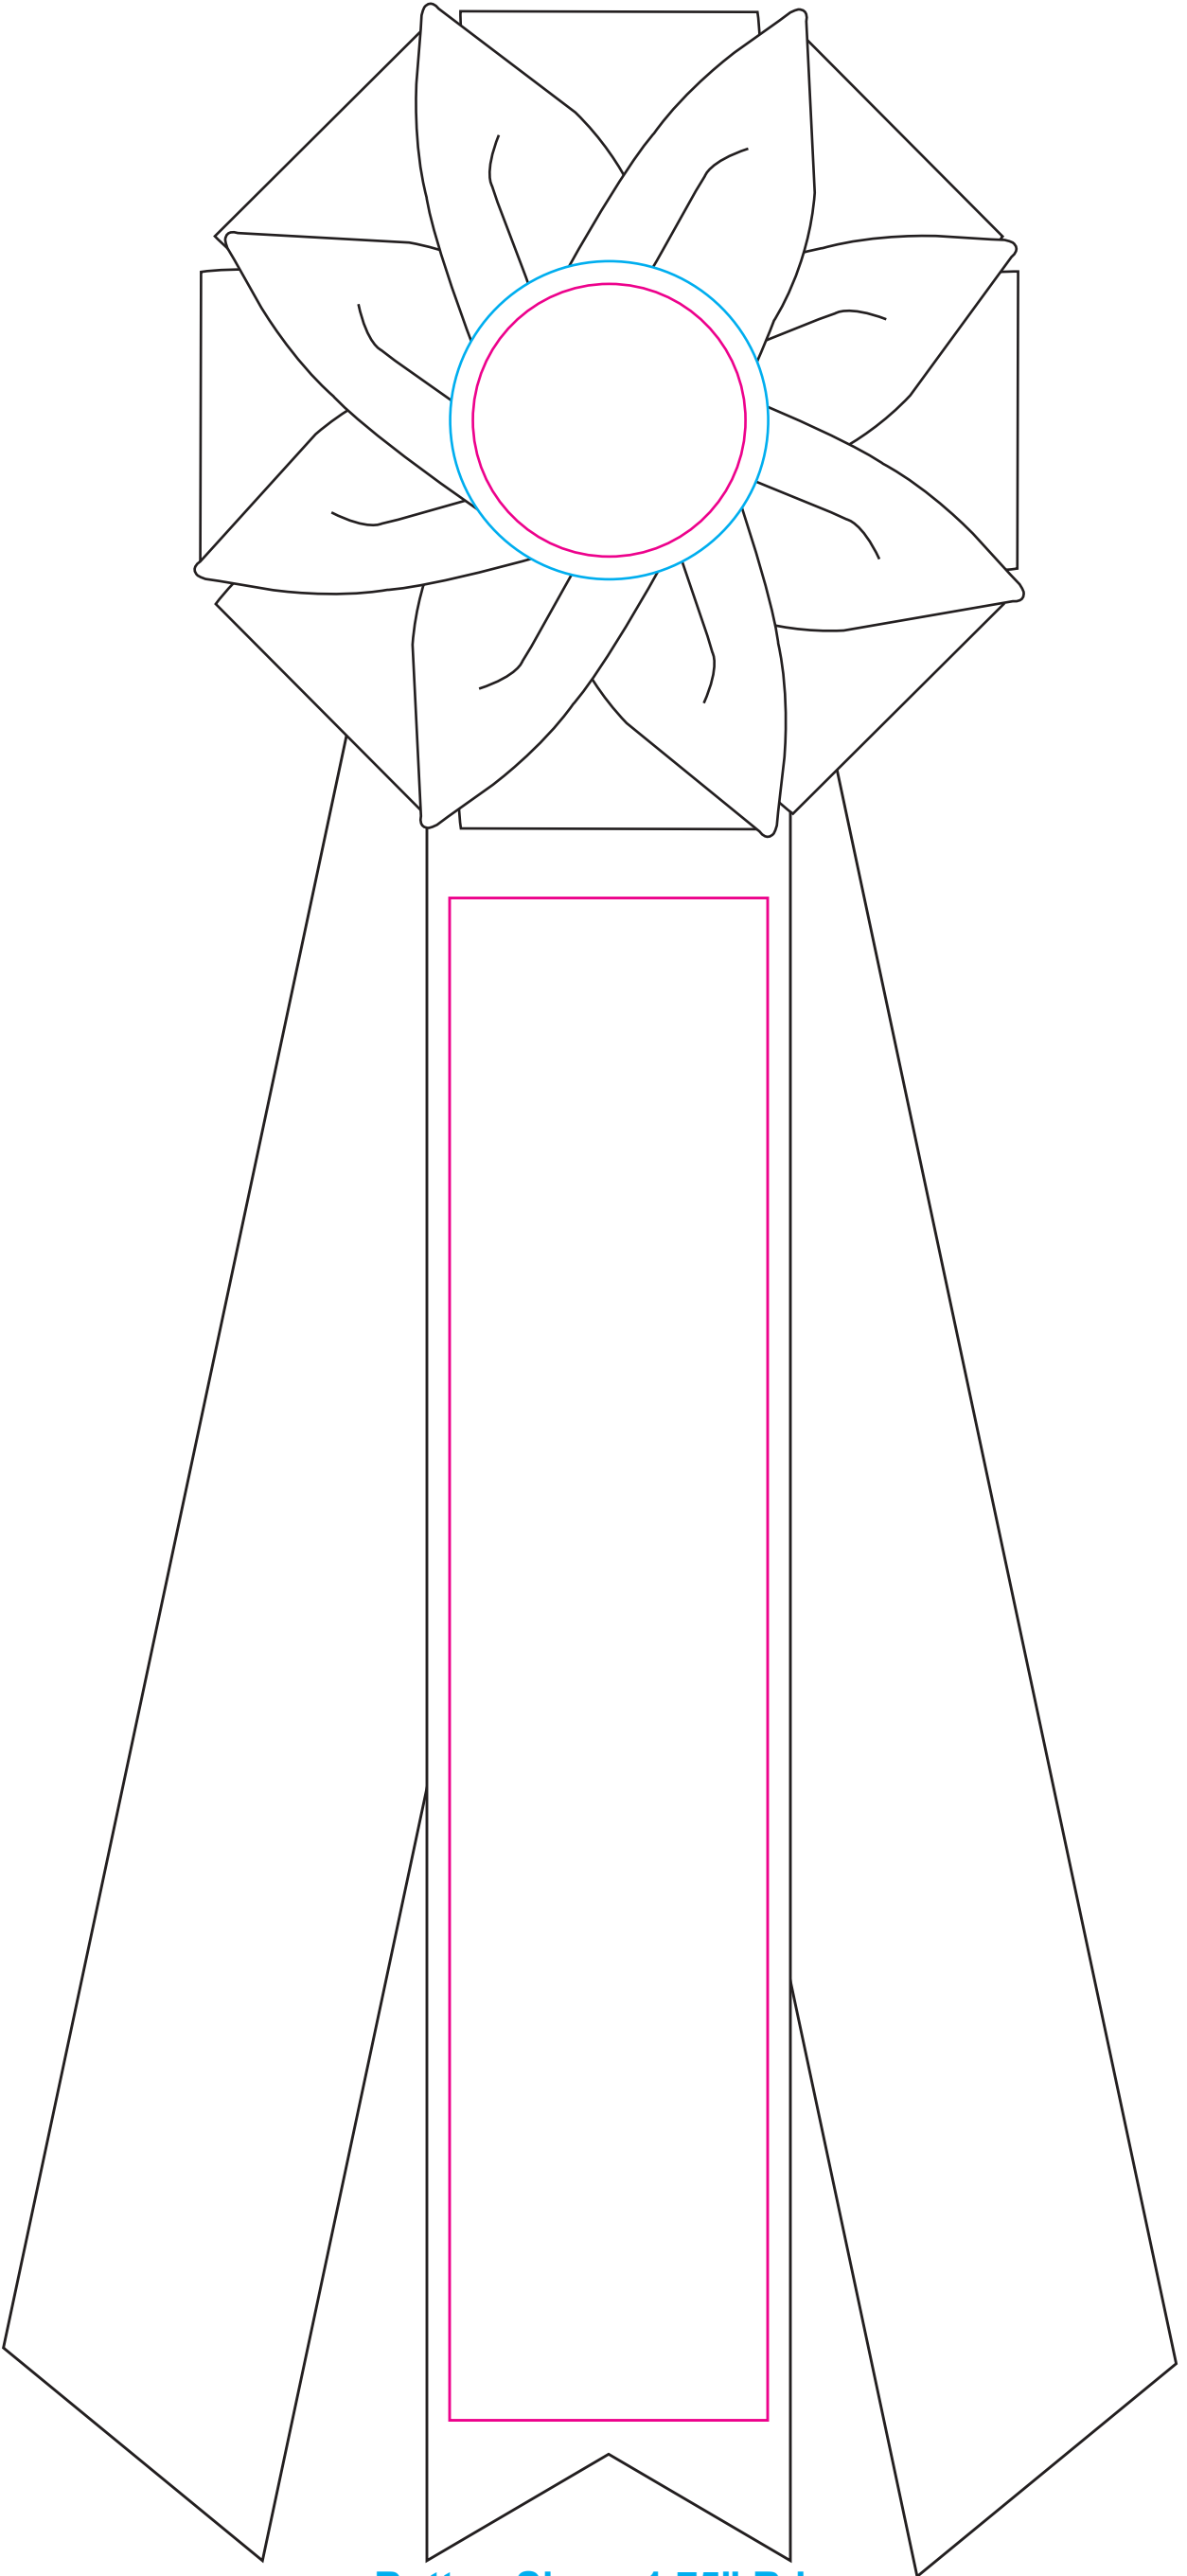

R2F-45143

Button Size = 1.75" Rd.

Imprint Size on Button = 1.5" Rd.

Magenta Line - Imprint Area 1.75 W x 8.375 H

000000

0000

Item Number	Rosette Size	Total Length
R2F-45143	4.5"	14"
Description		
Three streamer 2" middle dovetail & 1-5/8" sides angled		