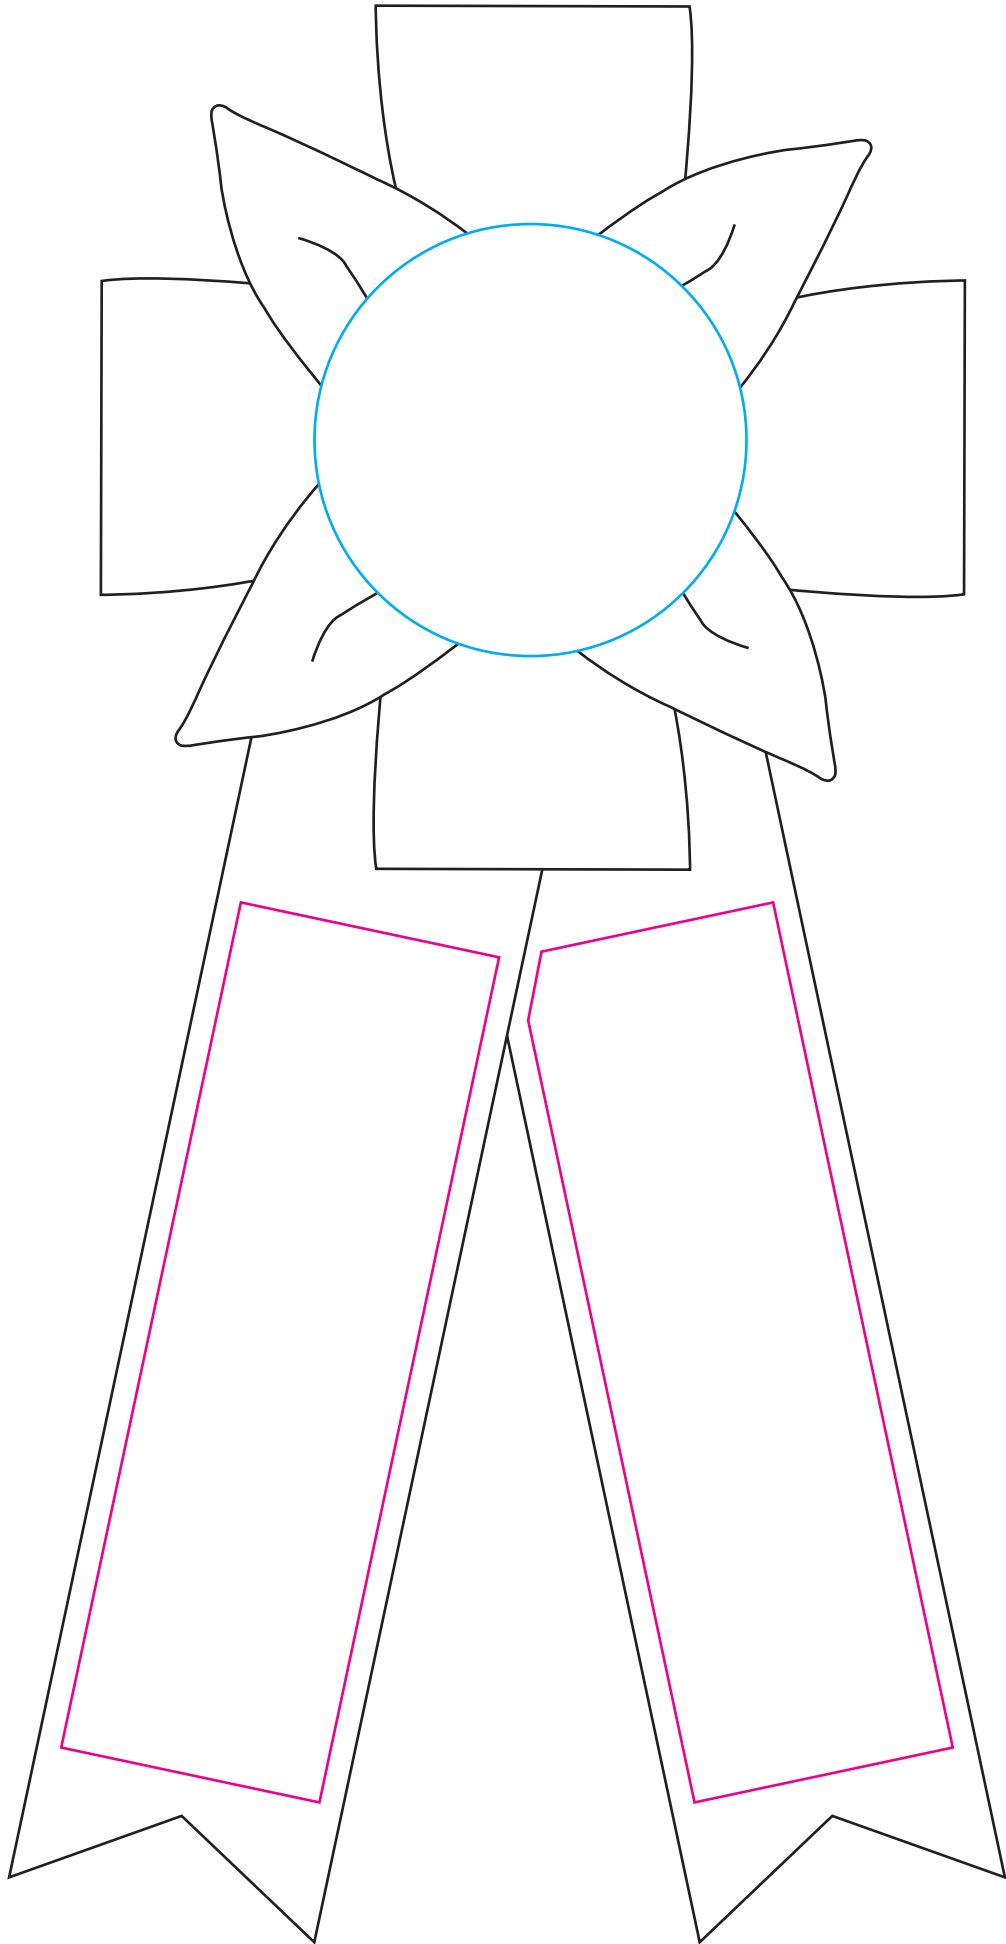

R2F-4510LR

Buton Size = 2.25" Rd.

Magenta Line - Imprint Area 1.375 W x 4.5 H

000000

0000

Item Number	Rosette Size	Total Length
R2F-4510LR	4.5"	10"
Description		
Two streamer 1-5/8" angled		