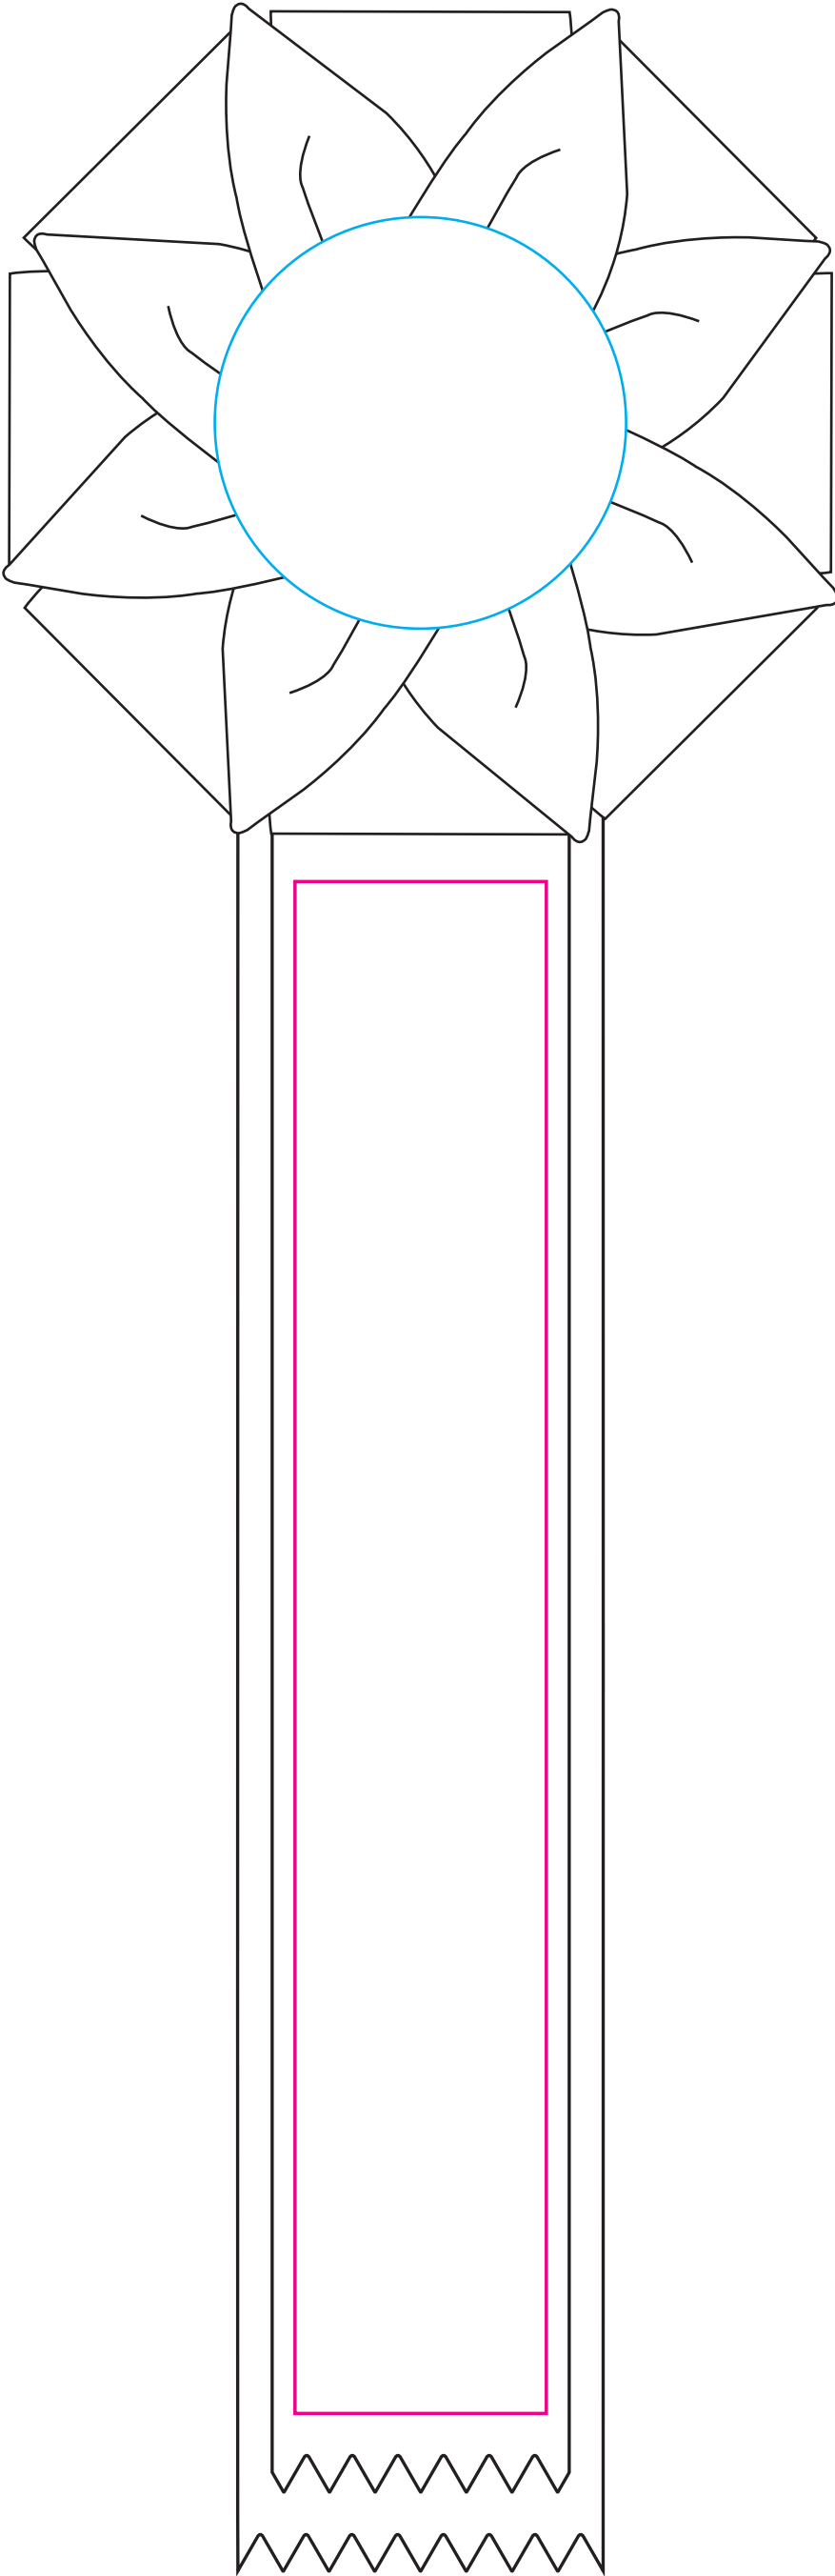

# R2F-4514M2

Buton Size = 2.25" Rd.

Magenta Line - Imprint Area 1.375 W x 8.375 H

000000  
0000

Item Number	Rosette Size	Total Length
R2F-4514M2	4.5"	14"
Description		
Two streamer overlapped 2" & 1-5/8" pinked		