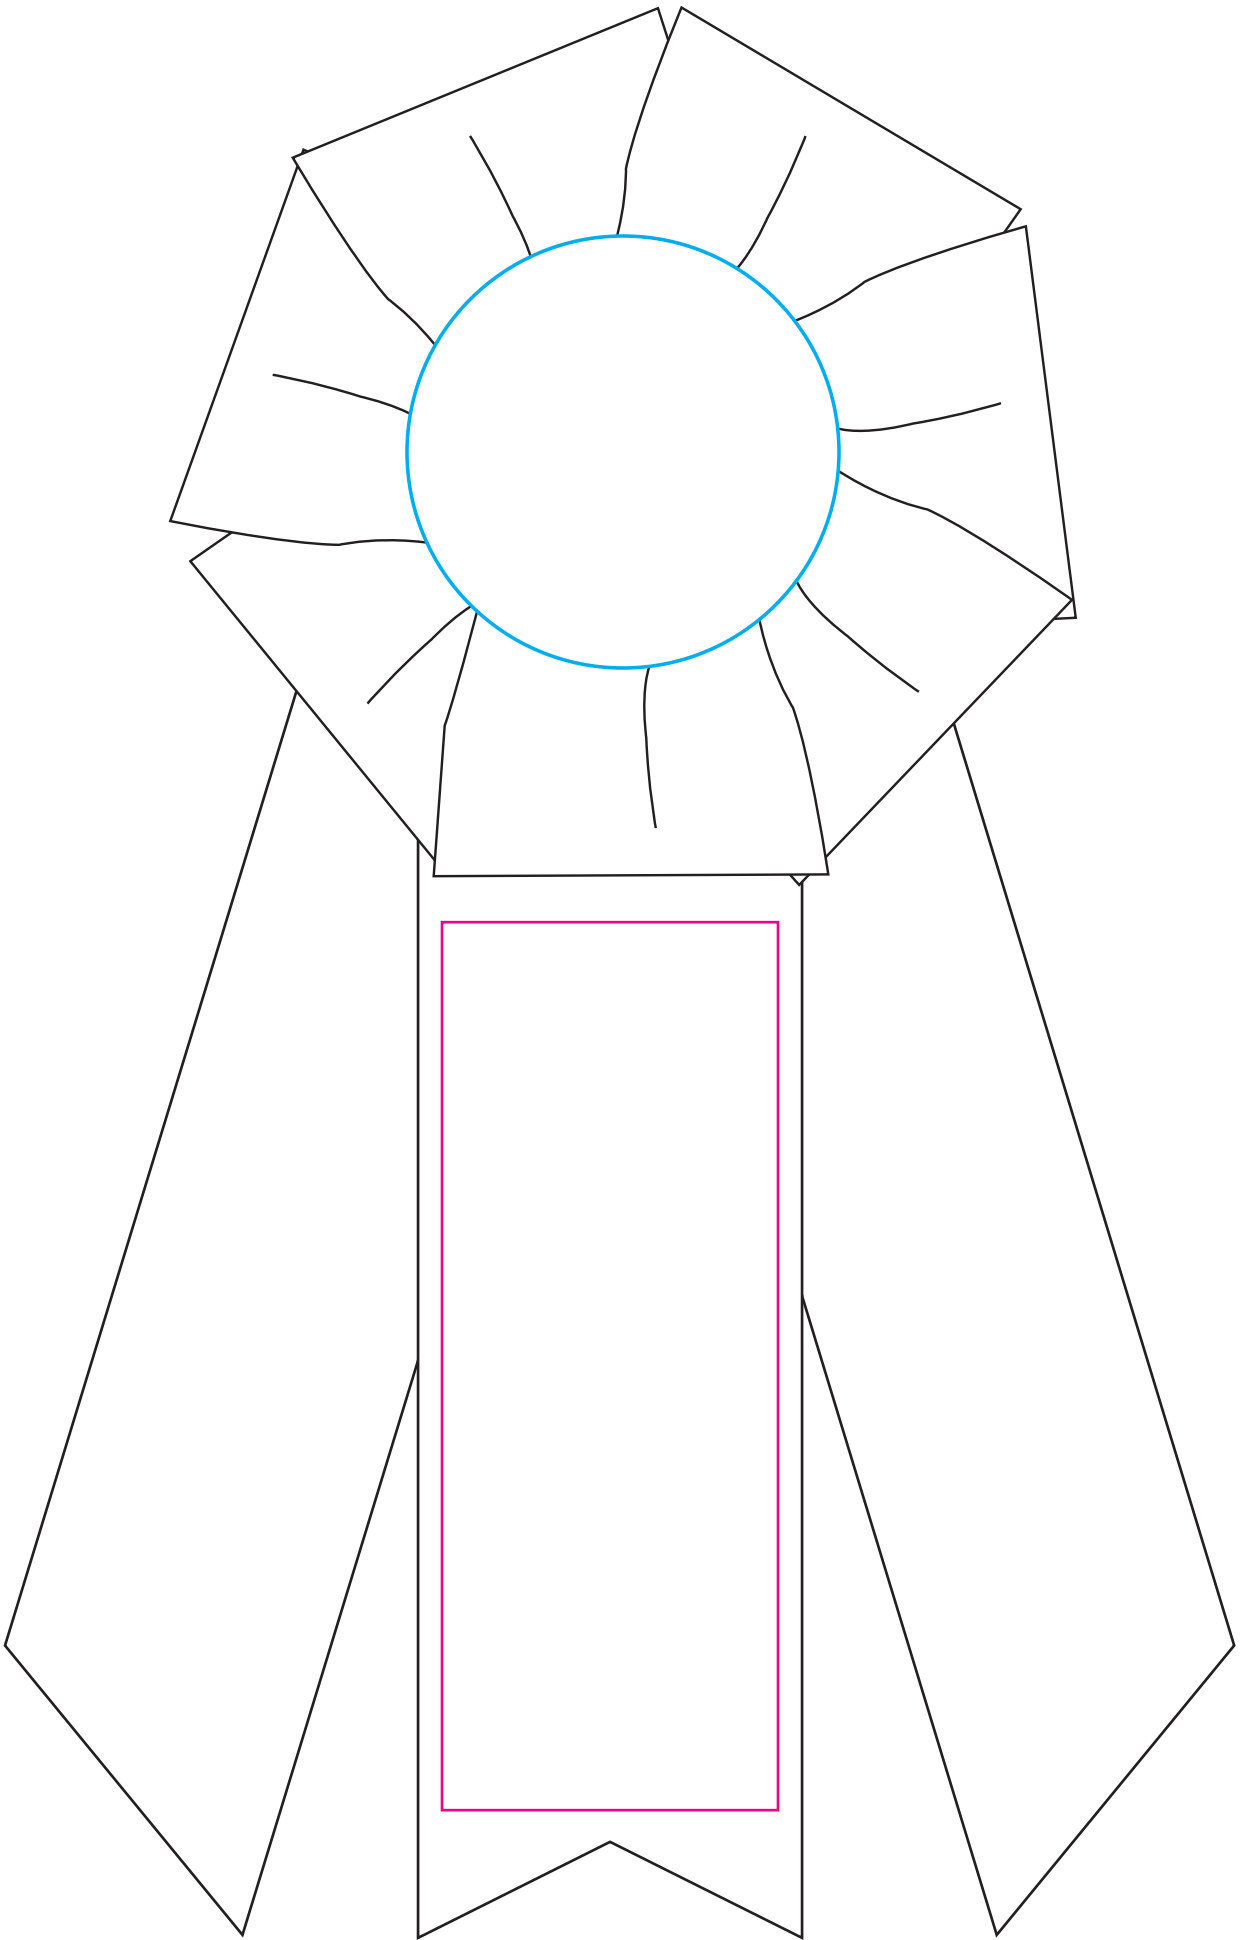

RFF-45103

Buton Size = 2.25" Rd.

Magenta Line - Imprint Area 1.75 W x 4.625 H

000000

0000

Item Number	Rosette Size	Total Length
RFF-45103	4.5"	10"
Description		
Three streamer 2" middle dovetail & 1-5/8" sides angled		