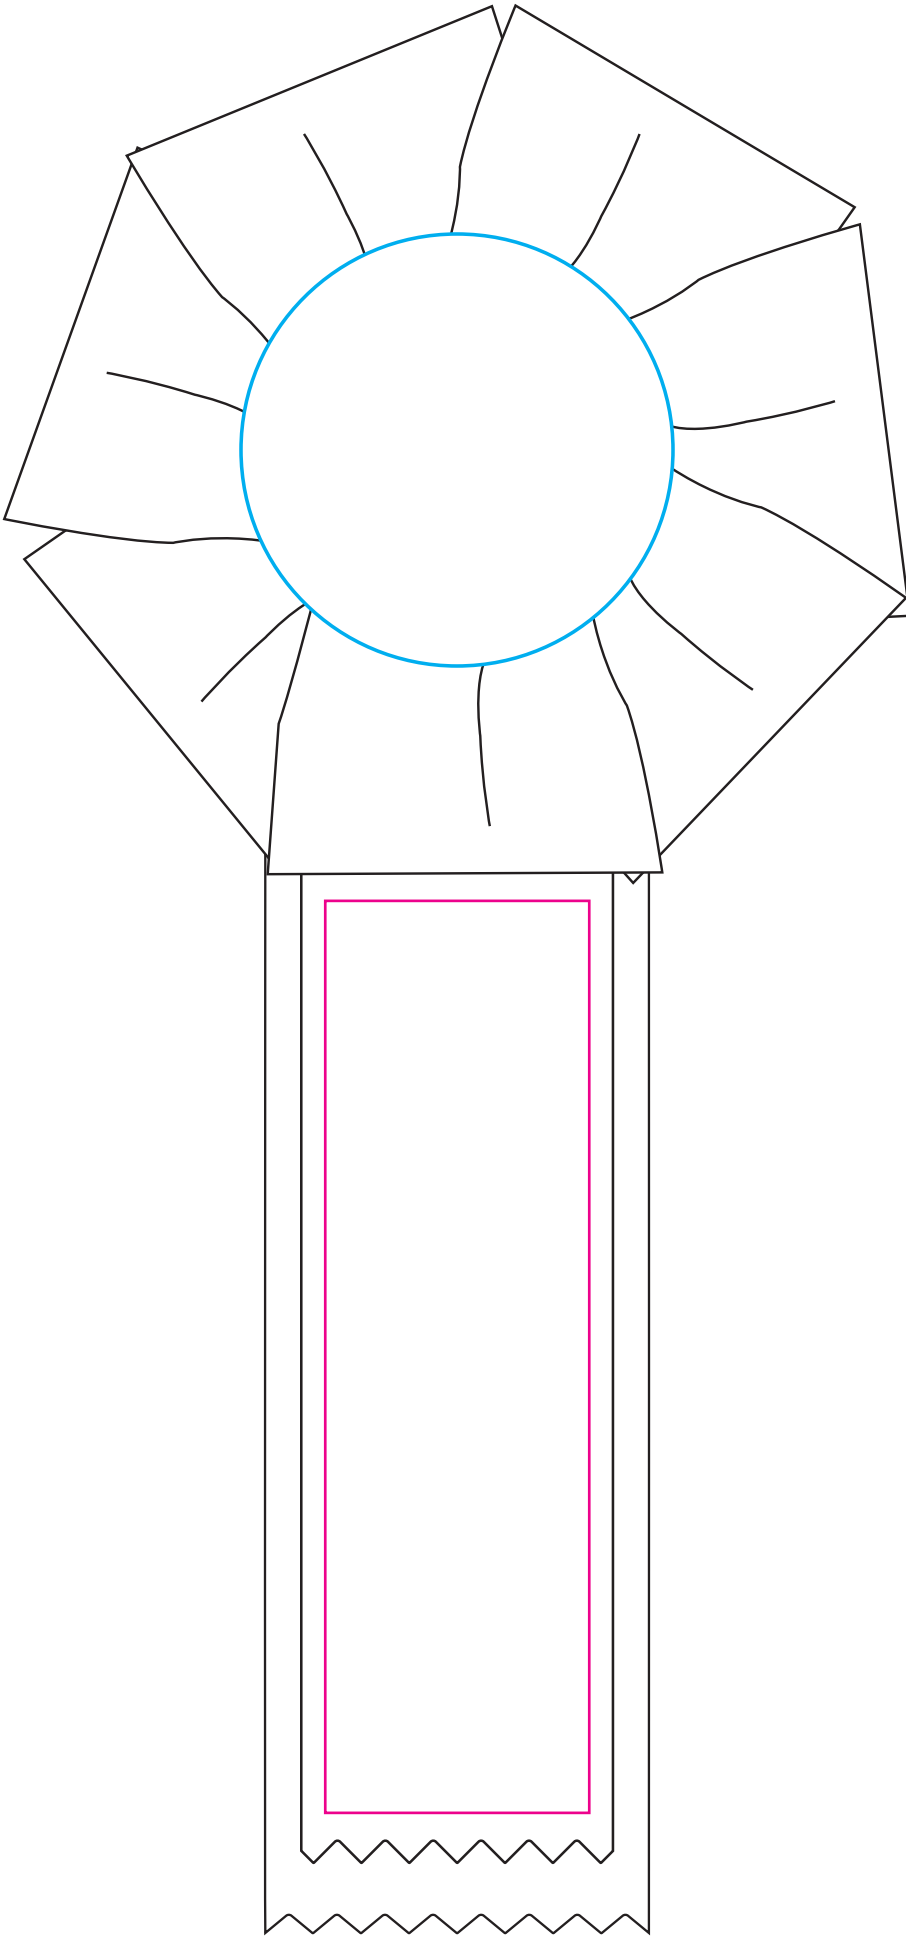

RFF-4510M2

Buton Size = 2.25" Rd.

Magenta Line - Imprint Area 1.375 W x 4.75 H

000000

0000

Item Number	Rosette Size	Total Length
RFF-4510M2	4.5"	10"
Description		
Two streamer overlapped 2" & 1-5/8" pinked		