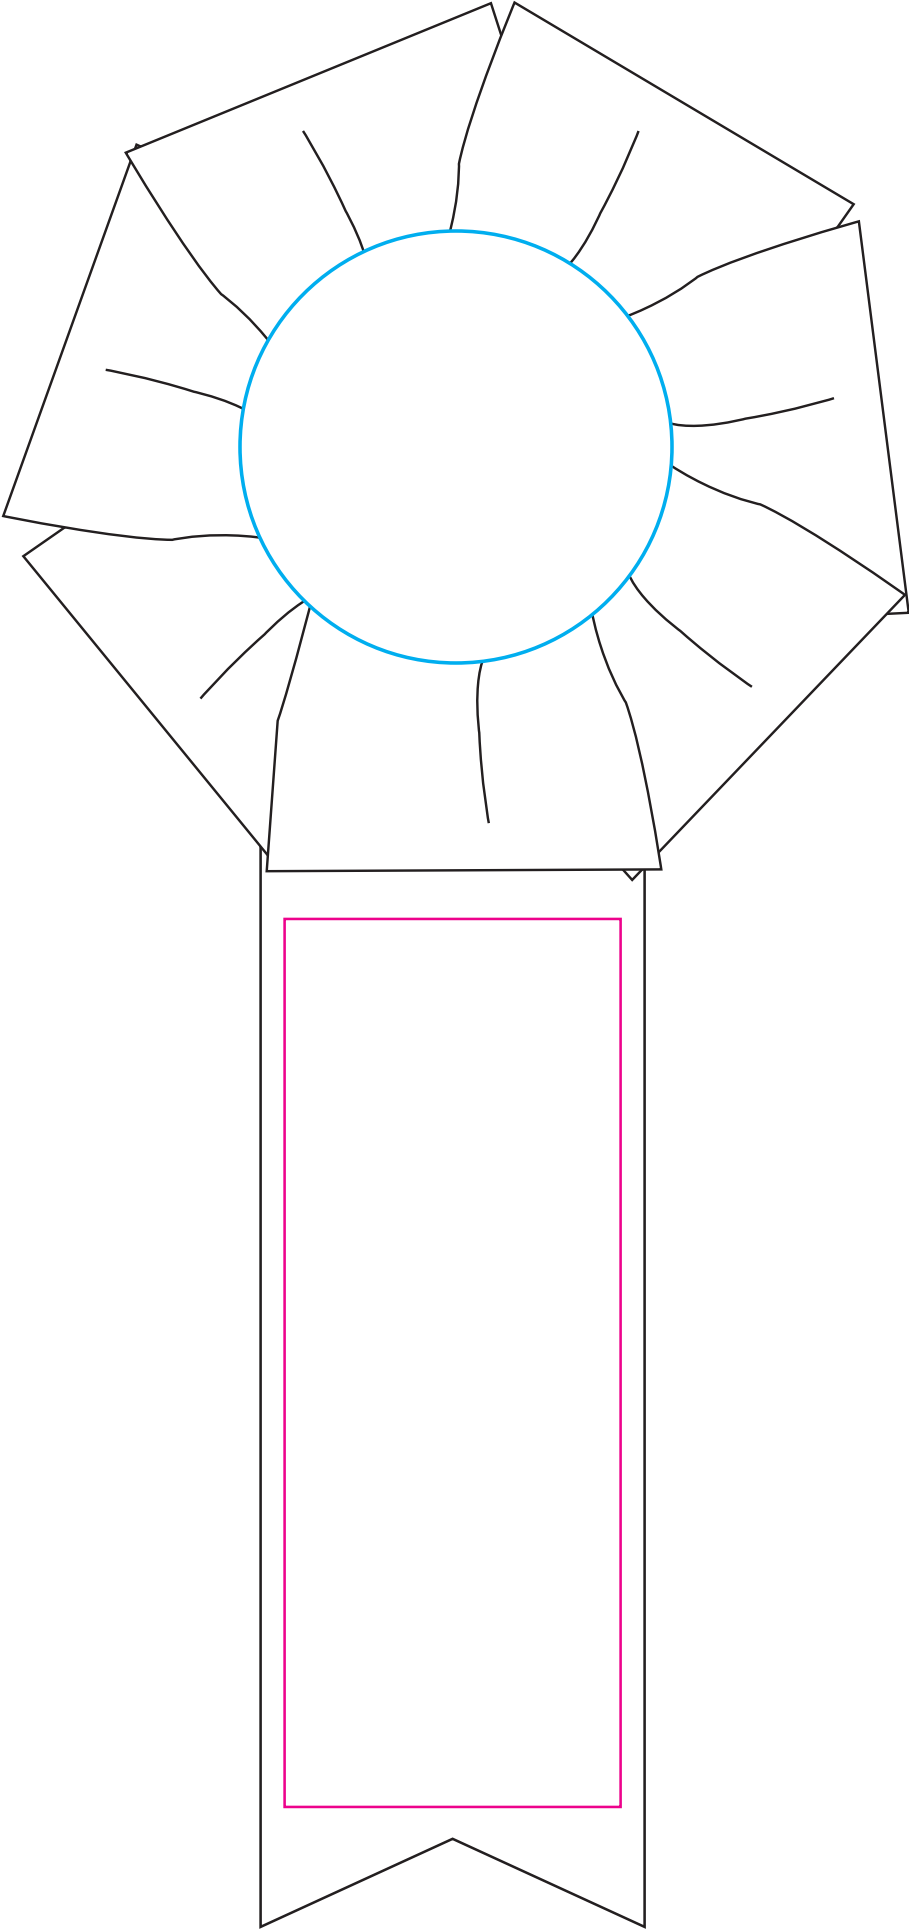

RFF-4510M

Buton Size = 2.25" Rd.

Magenta Line - Imprint Area 1.75 W x 4.625 H

**000000
0000**

Item Number	Rosette Size	Total Length
RFF-4510M	4.5"	10"
Description		
One streamer 2" dovetail		