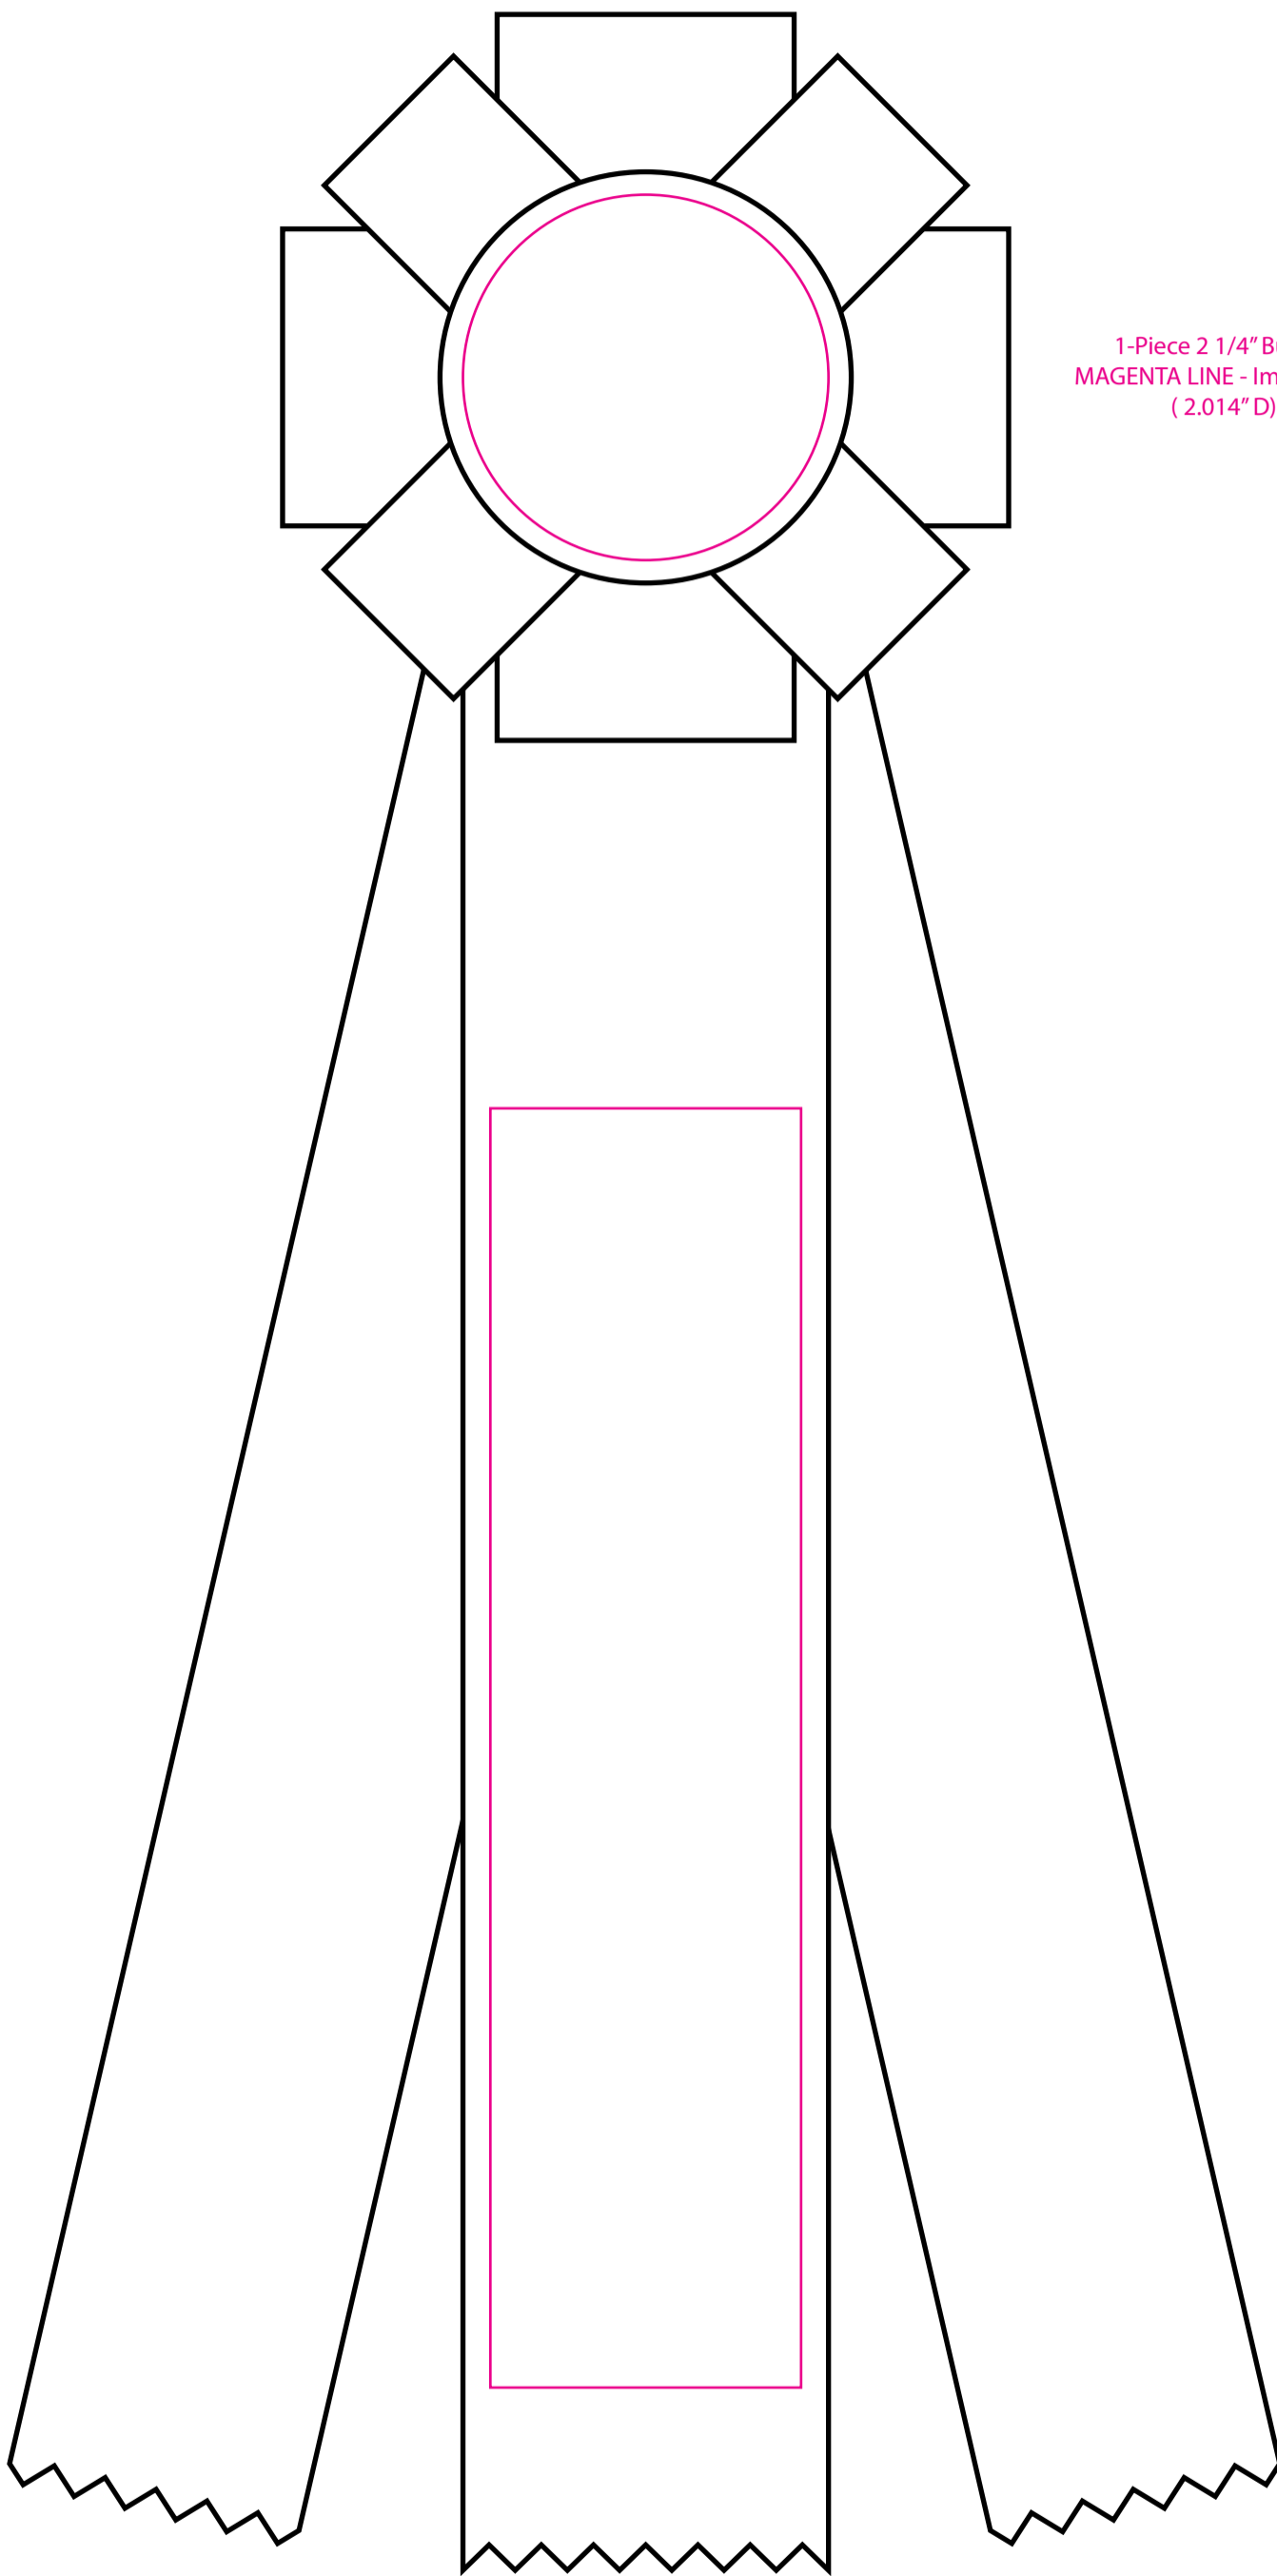

F40F3-10

4" Double Folds 10" Streamers

1-Piece 2 1/4" Button
MAGENTA LINE - Image Area
(2.014" D)

2"W Ribbon Center Streamer
MAGENTA LINE - Image Area
(1.7" x 7")