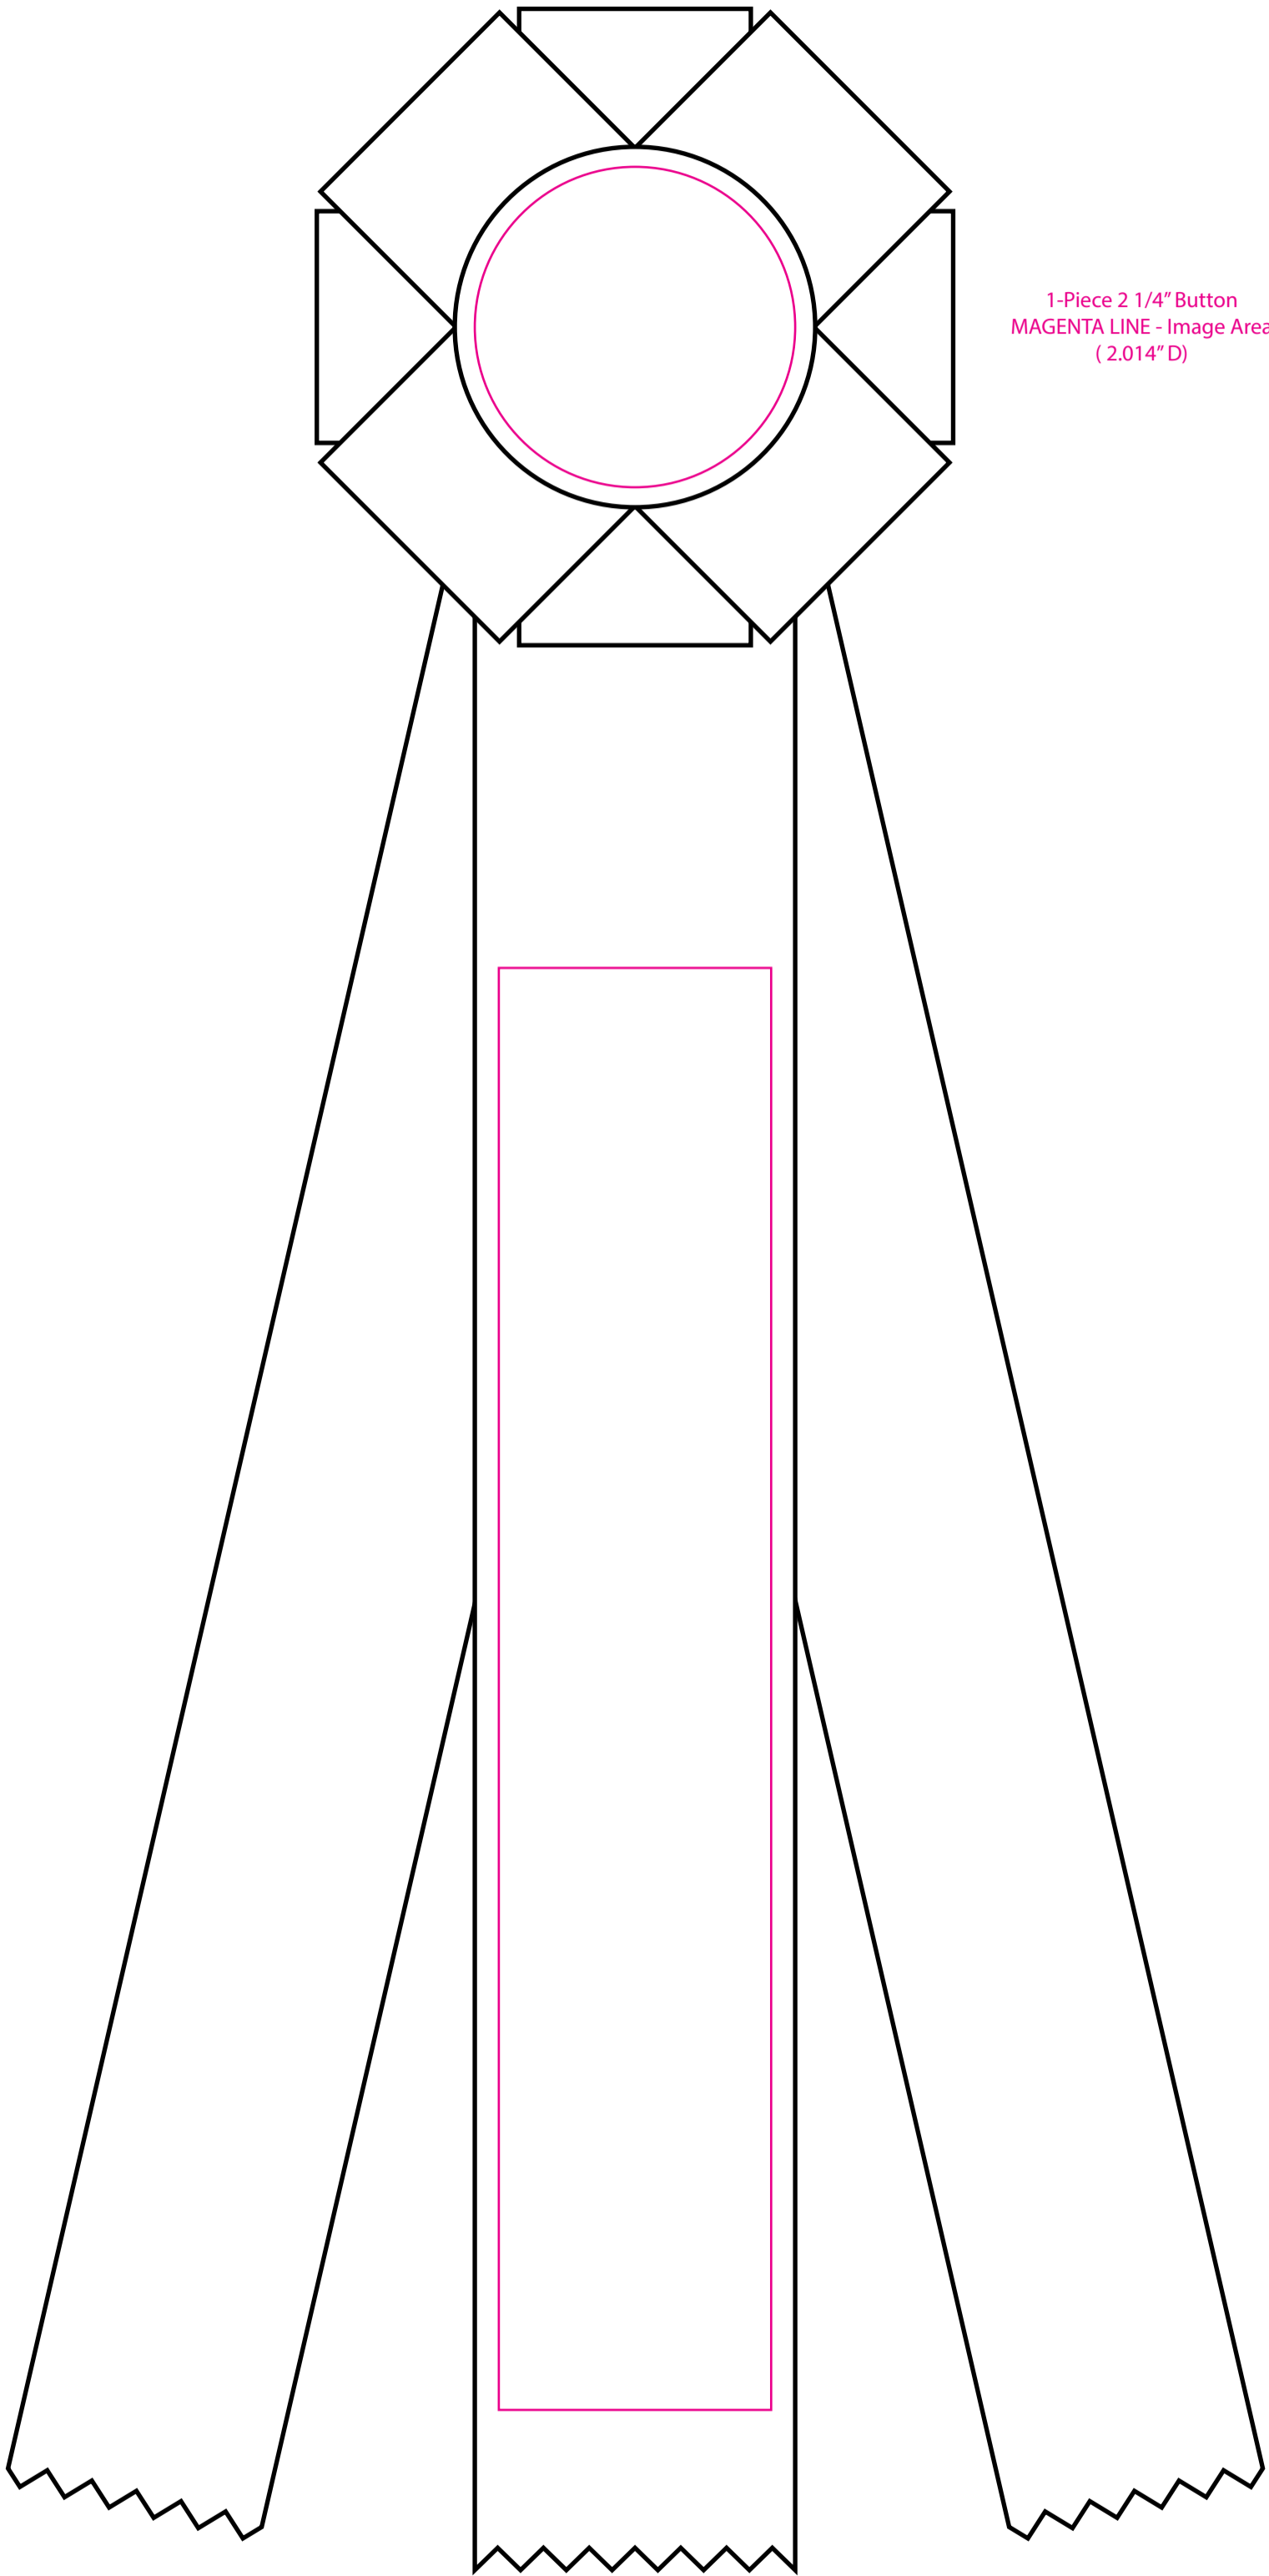

F403-12

4" Folds 12" Streamers

1-Piece 2 1/4" Button
MAGENTA LINE - Image Area
(2.014" D)

2"W Ribbon Center Streamer
MAGENTA LINE - Image Area
(1.7" x 9")