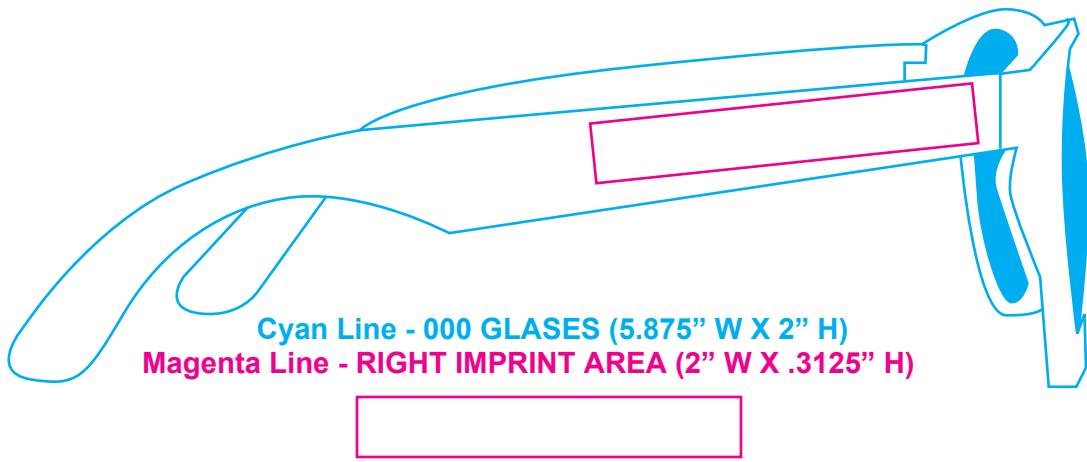

COMBO-SK22

SL-3010 Fiesta Sunglasses

000000

00000

PADPRINTING