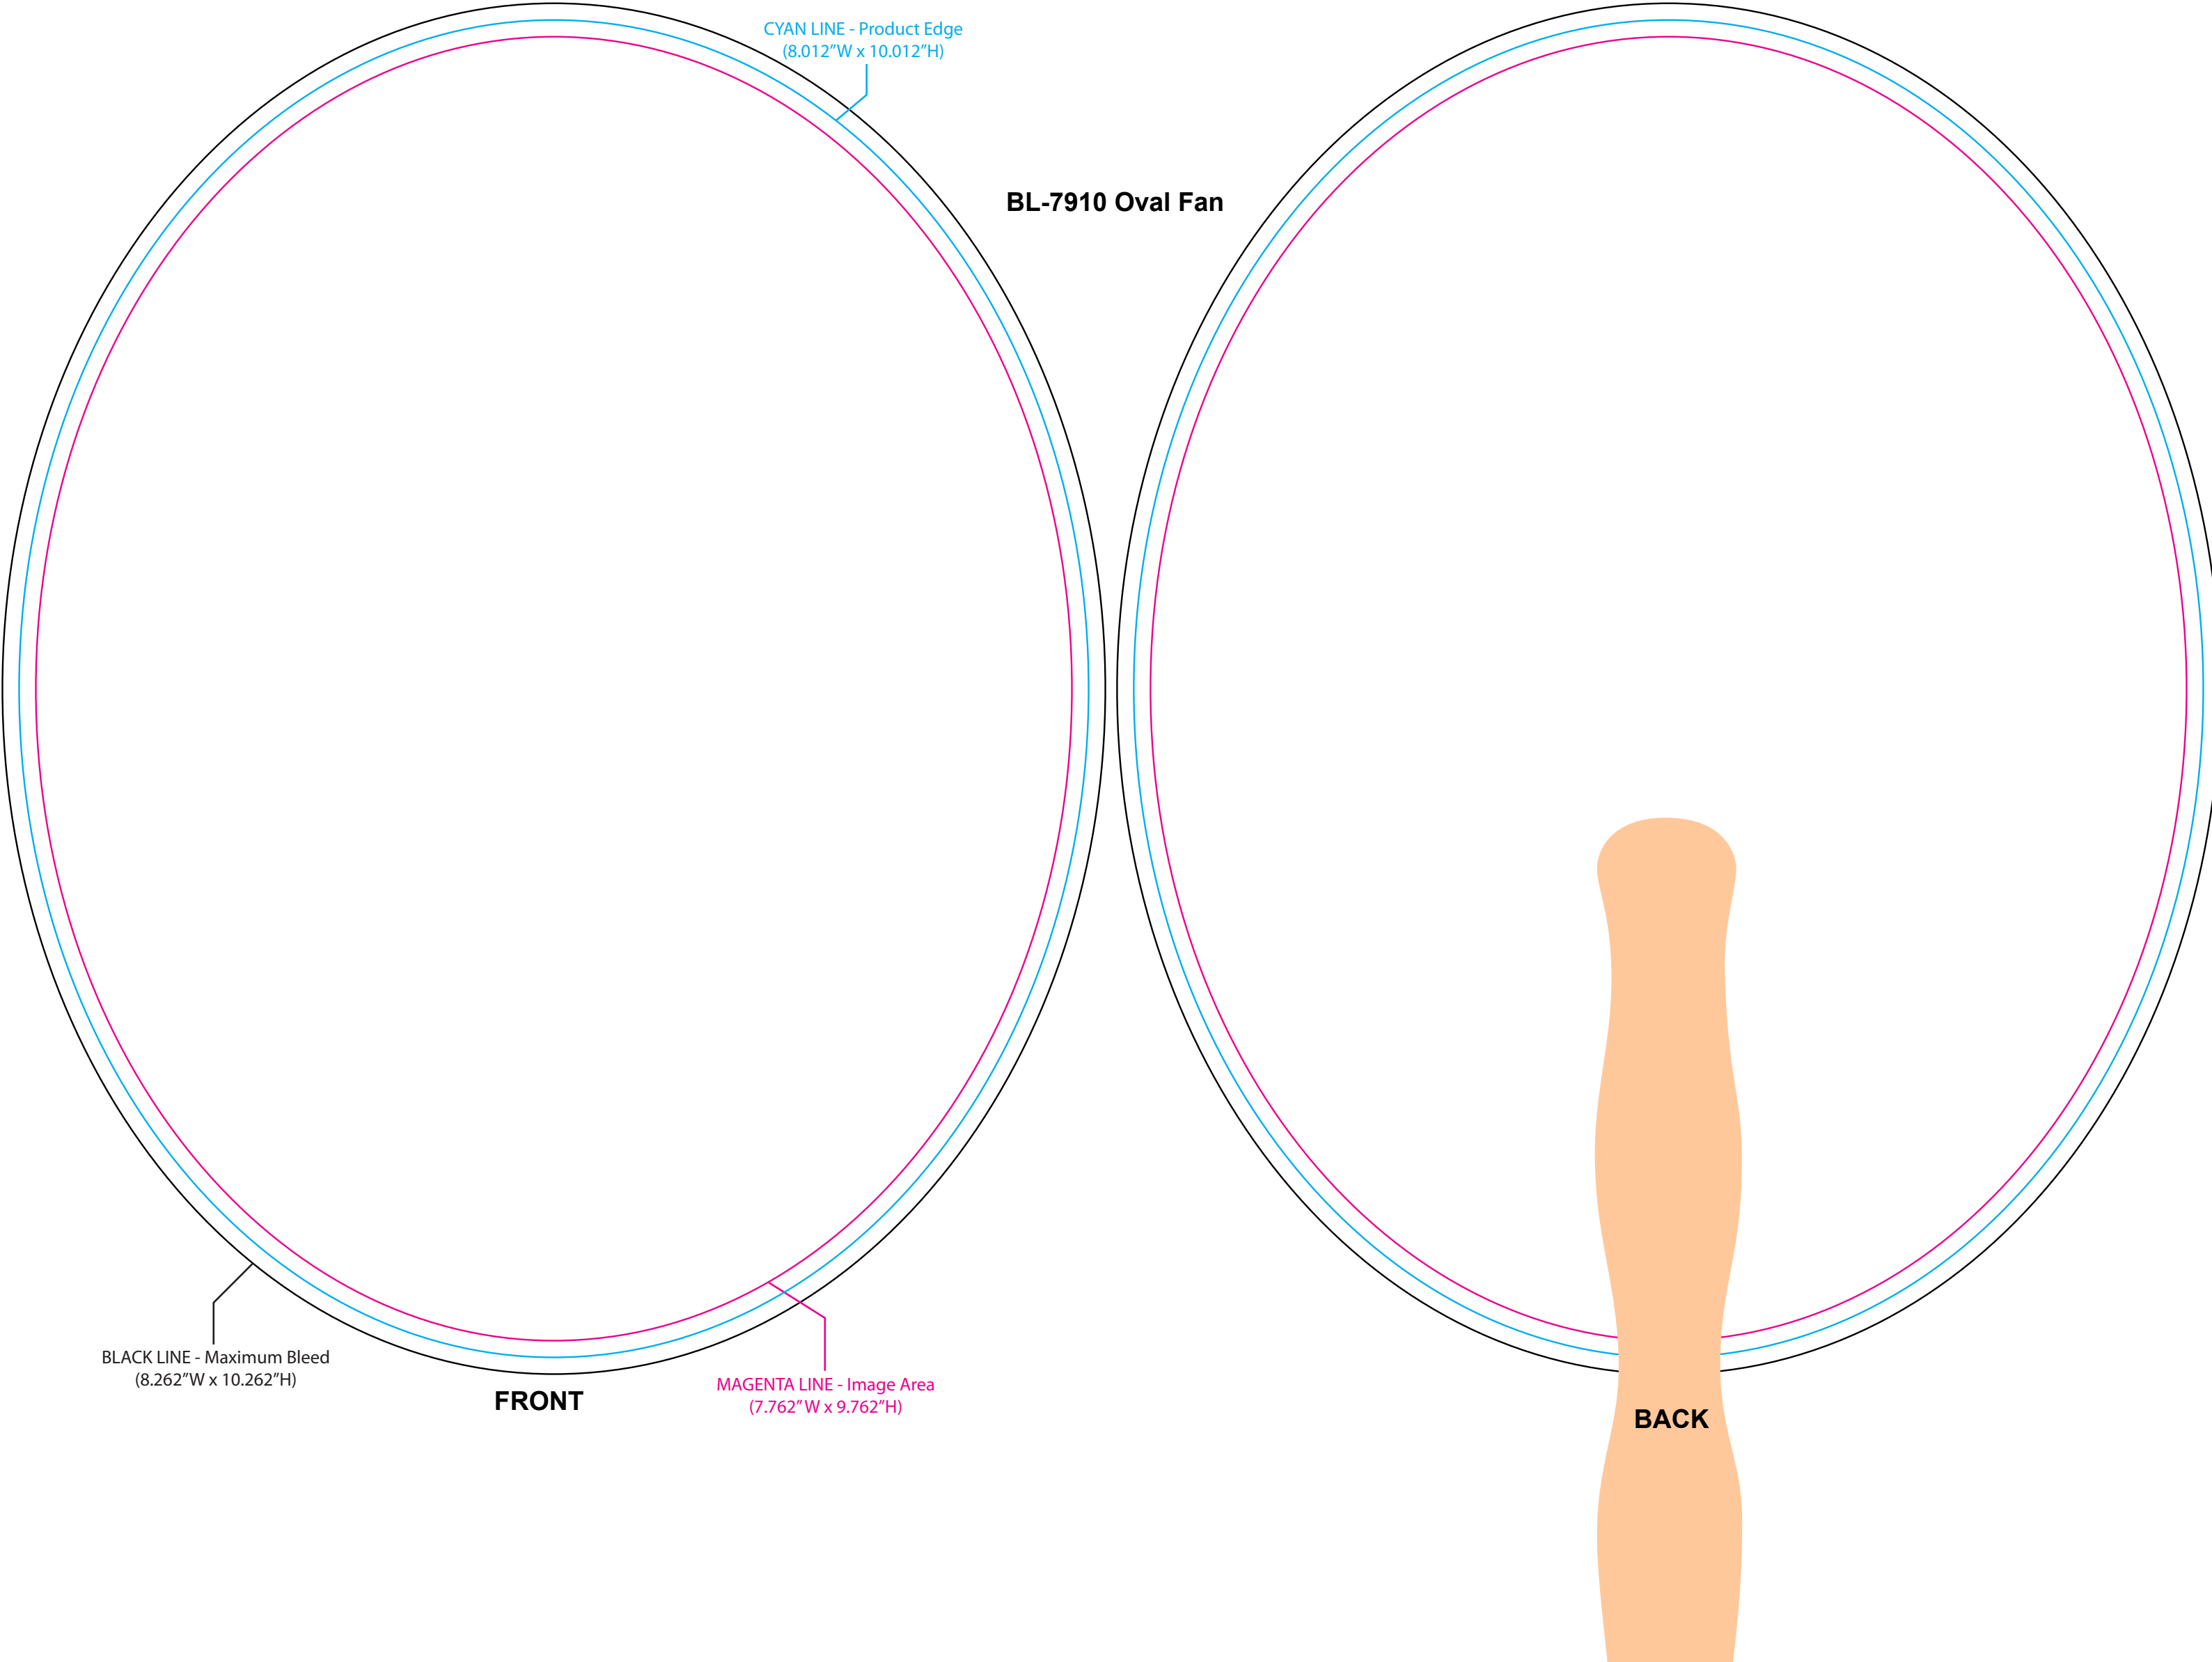

BL-7910 Oval Fan

CYAN LINE - Product Edge
(8.012"W x 10.012"H)

BLACK LINE - Maximum Bleed
(8.262"W x 10.262"H)

FRONT

MAGENTA LINE - Image Area
(7.762"W x 9.762"H)

BACK