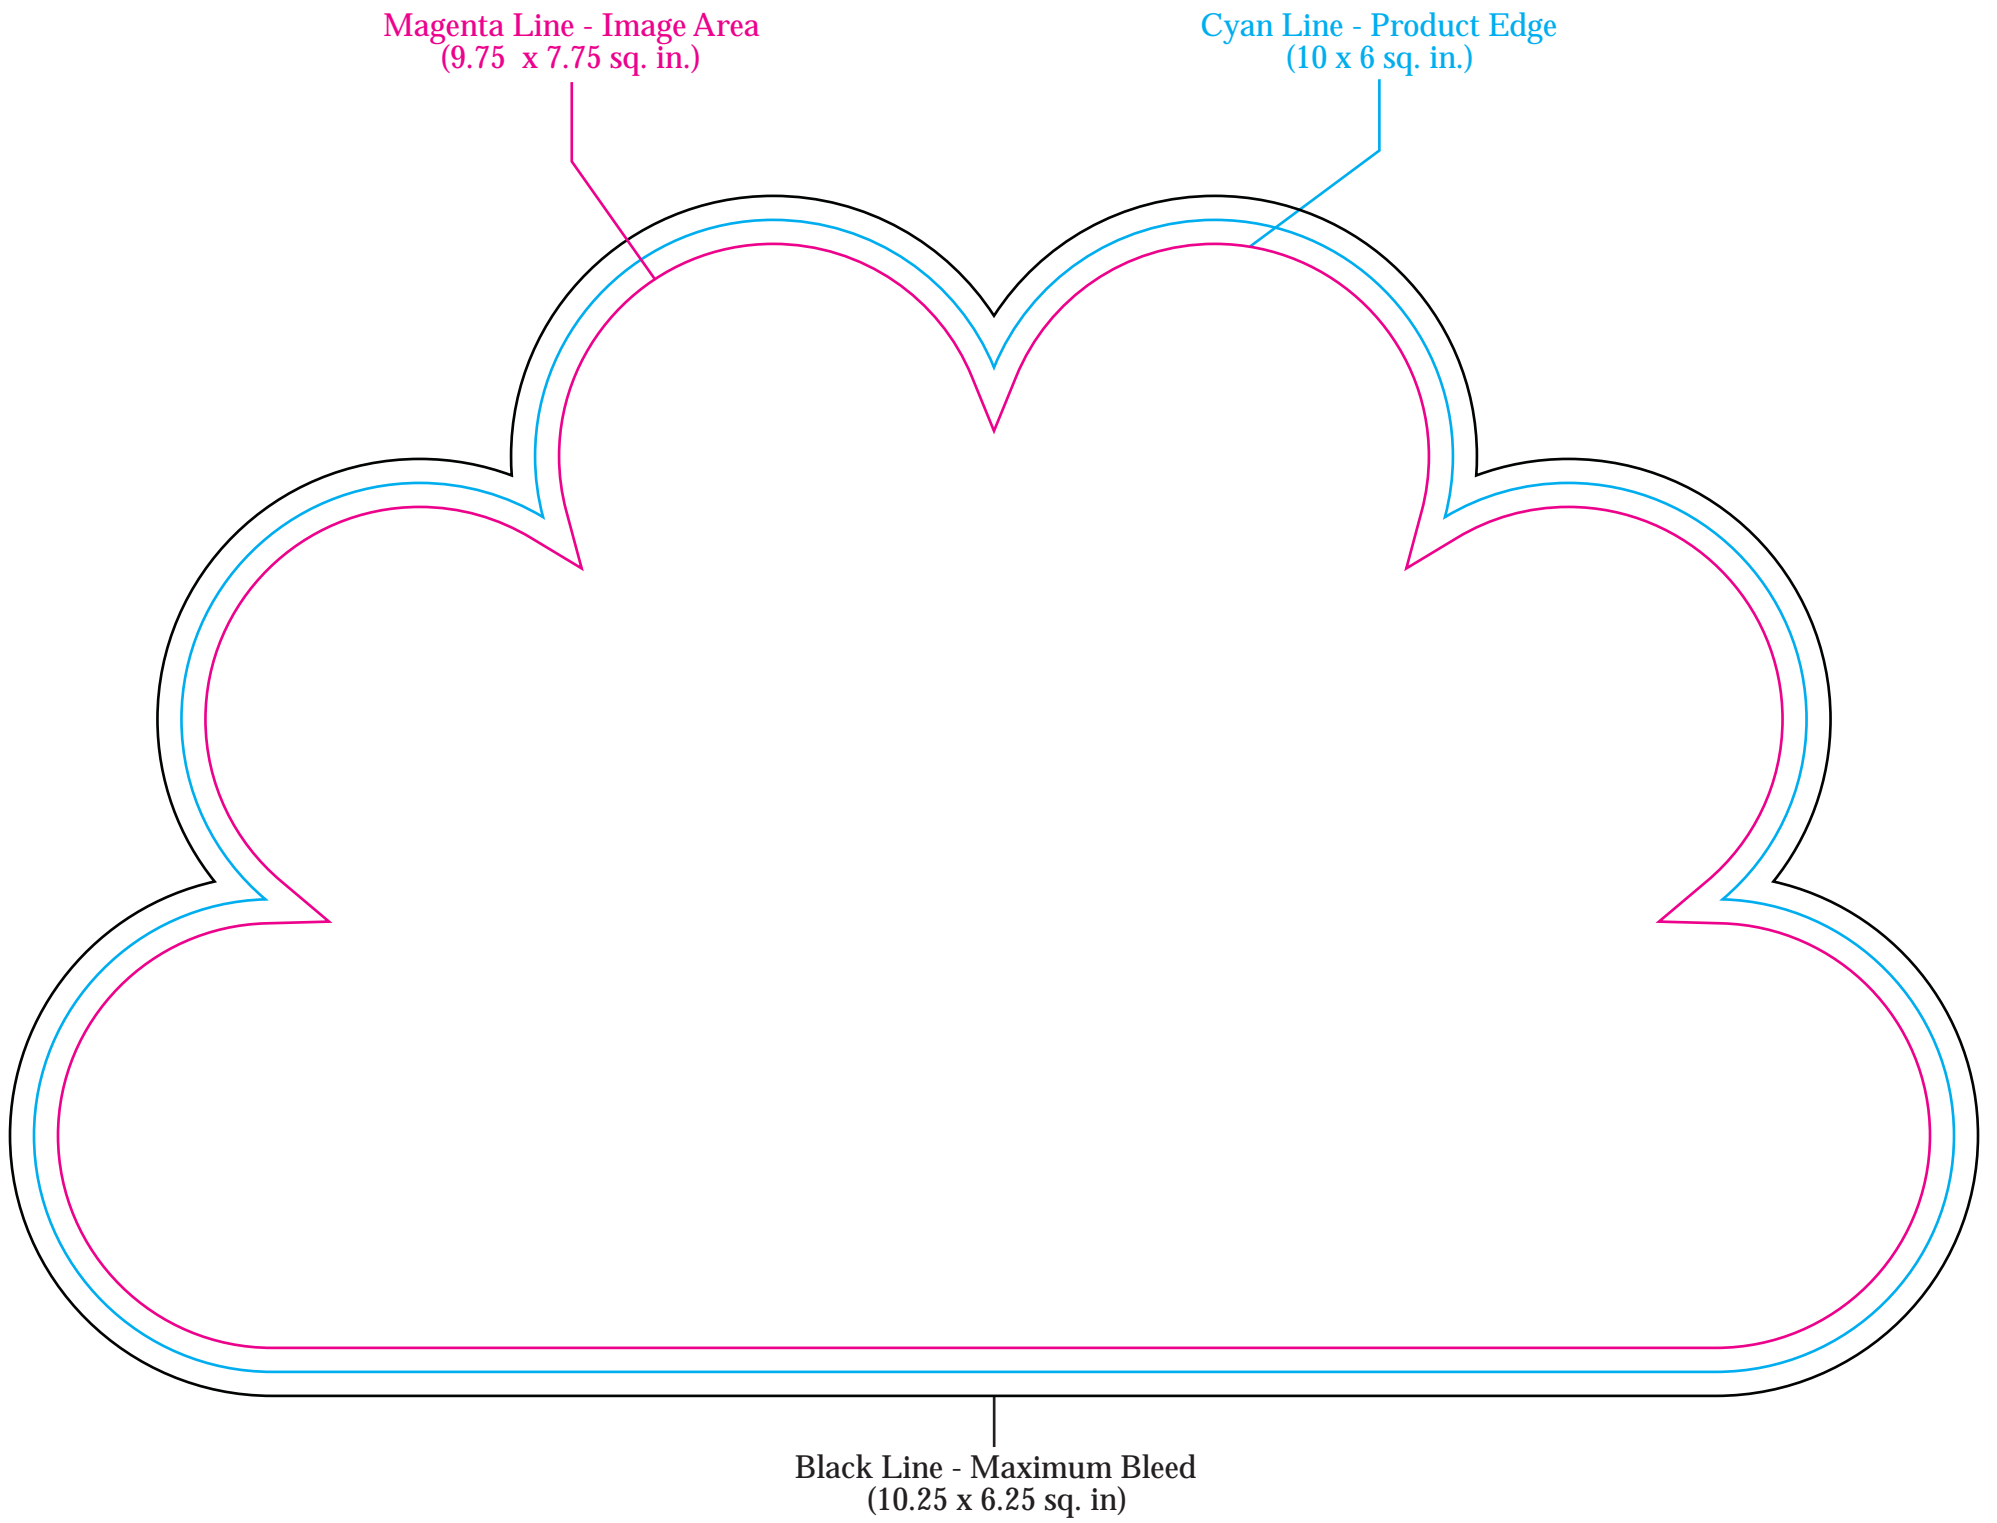

BL-5501 - Peacock Jumbo Magnet Template - (10" W x 6" H)

Magenta Line - Image Area
(9.75 x 7.75 sq. in.)

Cyan Line - Product Edge
(10 x 6 sq. in.)

Black Line - Maximum Bleed
(10.25 x 6.25 sq. in)

**PENS DO NOT COME ATTACHED TO THE MEMO BOARD.
USE THIS PEN ART AS A SIZE REFERENCE.**