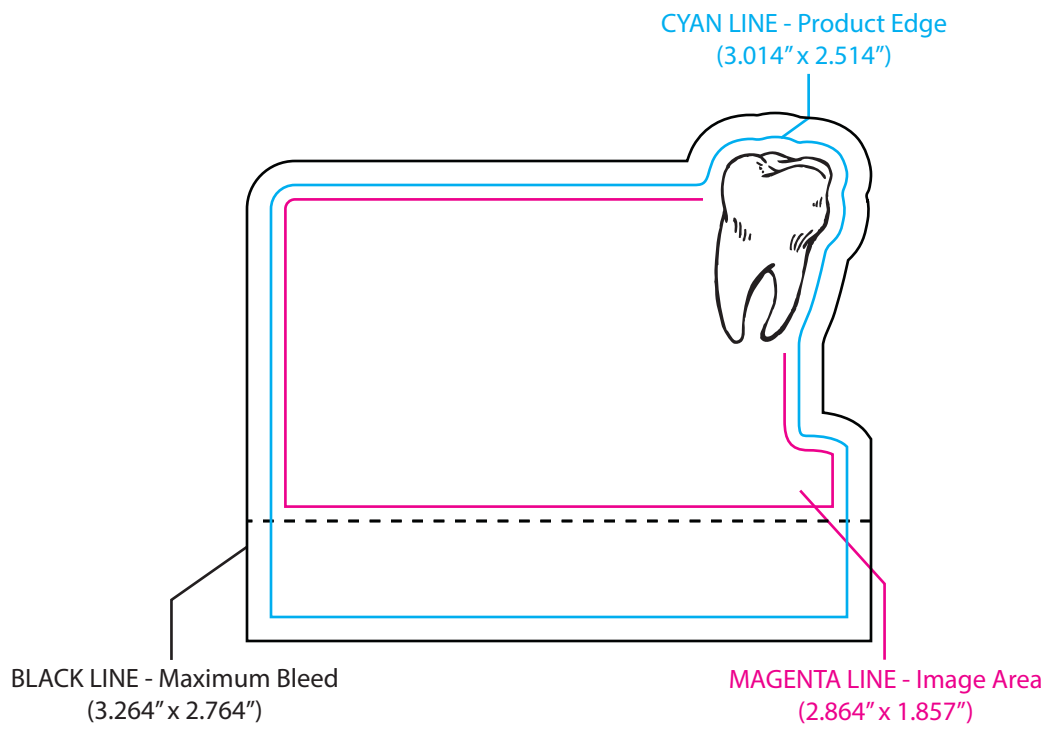

BL-5061 2.5" x 3" Tooth Calendar Pad Magnet

00000