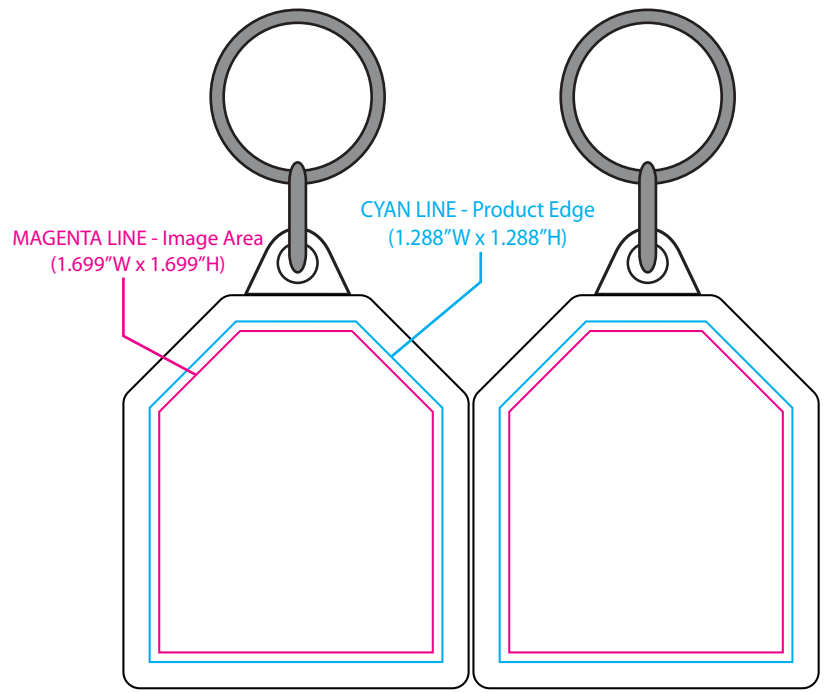

AK-1245 HOUSE KEYTAG

Cyan Line - RECTANGLE CONVEX KEYTAG
Magenta Line - Imprint Area (1.699" X 1.699")