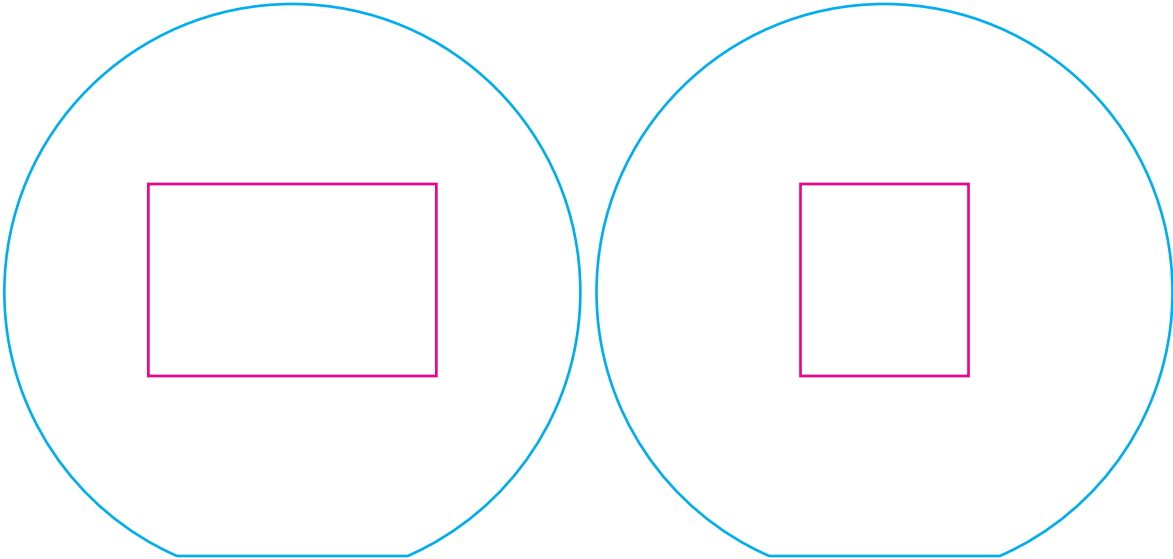

Cyan Line - 99-826 3" World Globe Paperweight (3 D)

PACIFIC OCEAN
MAGENTALINE- IMPRINT AREA
(1.5"W X 1"H)

ATLANTIC OCEAN
MAGENTALINE- IMPRINT AREA
(.875"W X 1"H)

00000